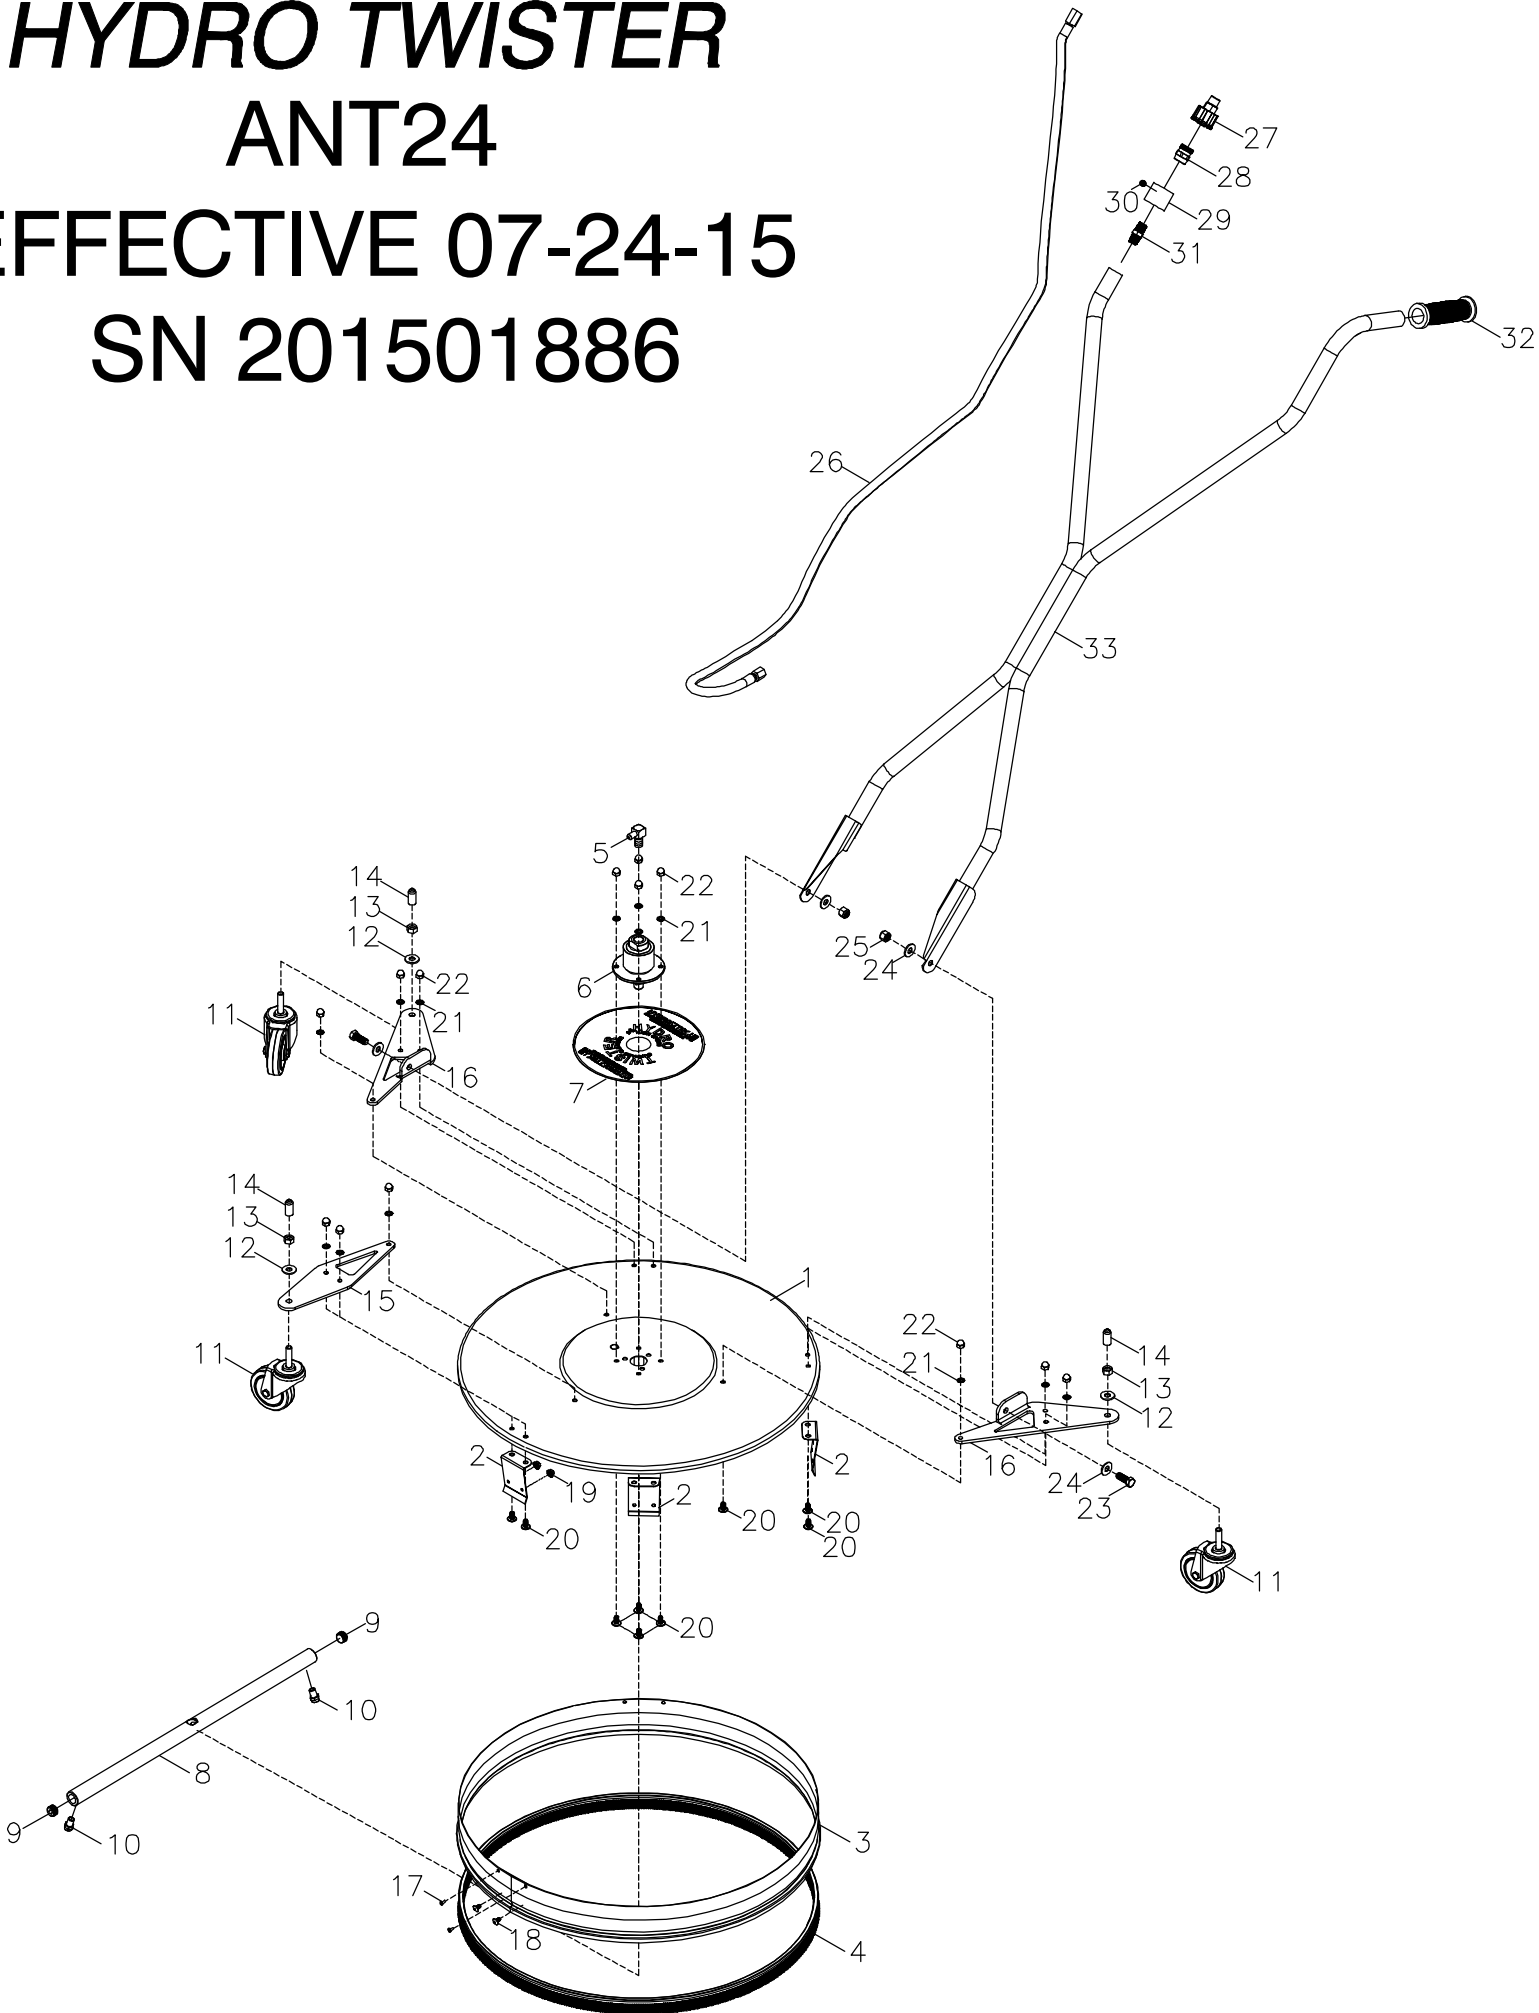

HYDRO TWISTER

ANT24

EFFECTIVE 07-24-15

SN 201501886

ANT24 PARTS LIST S/N 201501886 07-24-15

1	HLS64-1	DECK -24.00 ROUND 18 GA STNLS
2	HLS64-2	BRUSH RETAINER 18 GA. STNLS
3	HLS65	SKIRT- ANT24 20GA. STAINLESS
4	HLH24	BRUSH 24.00 DIA x 1.00
5	D5545	STREET ELL 1/4"MPT x 1/4"JIC
6	VA003	SWIVEL: 1/4" 5000PSI 3500 RPM
7	GLL66	LABEL HYDRO TWISTER 10 x 10.75
8	NSB01	ROTATING SPRAY ARM 1.00 RND ALUMINUM
9	D1061	PLUG 3/8 FLUSH HEAD HEX STEEL
10	NM270	NOZZLE 027 x 15 x 1/8 MEG
11	HT300	CASTER 3DIA x 7/8" TREAD WIDTH
12	FWC05	WASHER CUT 5/16" PLD
13	FNR06	NUT 3/8-16 PLD
14	HLC16	CASTER CAP; TWISTERS 1 .343 BL
15	HLS69	FRONT CASTER BRACKET 3/16 MS
16	HLS68	REAR CASTER BRACKET SET 3/16
17	FP340	POP RIVET 3/16 x 1/4 SS
18	FB316	SCREW 10-24 x 3/8 SS TRUSS
19	FNF10	NUT FLANGE SERATED 10-24 STAINLESS
20	FB419	BOLT 1/4" x 1/2" PHIL HD SLT STNL
21	FWT04	WASHER INT TOOTH 1/4 SS
22	FNA40	NUT ACORN 1/4-20 STNLS
23	FB616	BOLT 3/8 x 1 PLD
24	FWC05	WASHER CUT 5/16" PLD
25	FNL06	NUT-LOCK 3/8"-16 PLD
26	DTW04	HOSE ASSEM. 1/4" x 63" 5000psi
27	DQ74T	M22 TWIST COUPLER 1/4" MALE
28	DQ74F	TWIST COUPLER 1/4 PLUG FEM-sut
29	HLS10	GUN/TUBING ADAPTER-STEEL
30	FB312	SET SCREW 5/16-18 x 3/8 CUP PO
31	DB504	NIPPLE 1/4" STEEL
32	HL010	HAND GRIP 1in MX
33	HLS77	HANDLE ASSEMBLY - FREE FLOATING
	VA006	REPAIR KIT, VENTURI NOZZLES tungsten/carbide (NOT SHOWN)
	VA007	BEARING KIT (NOT SHOWN)
	VF054	HIGH PRESSURE STRAINER (NOT SHOWN)