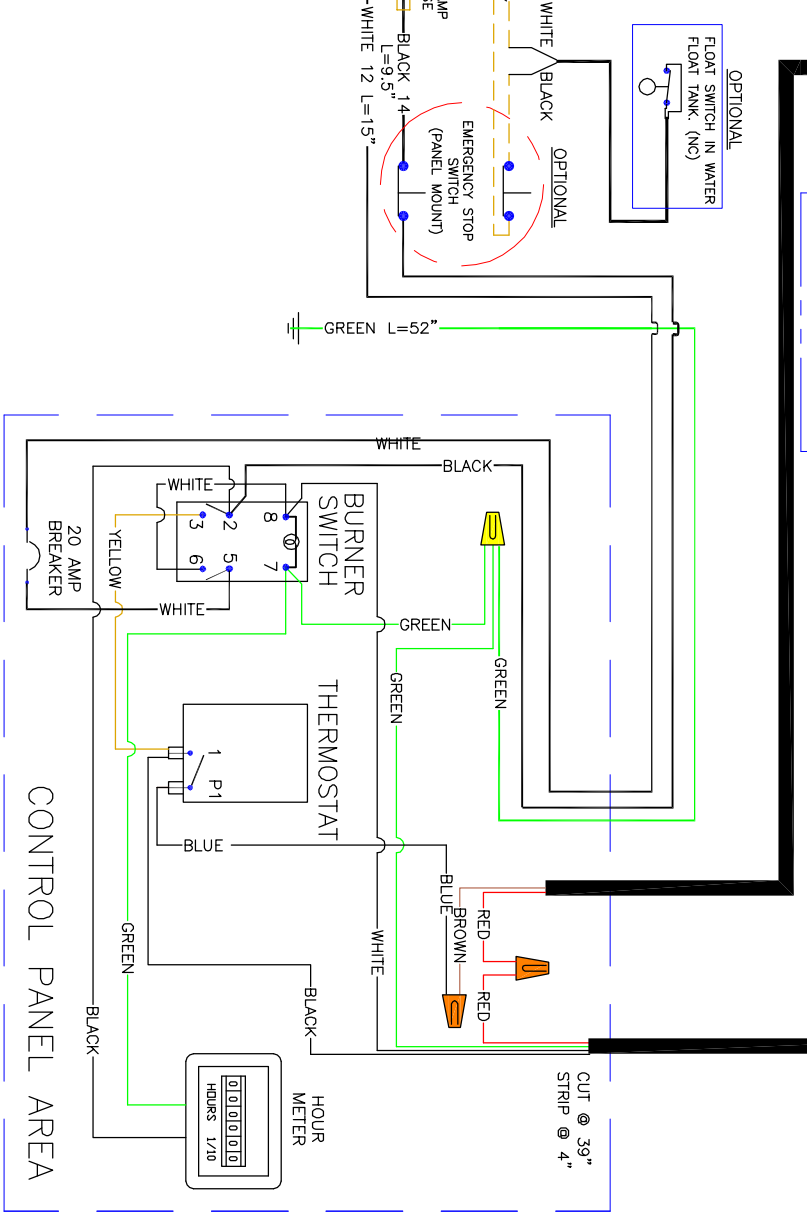

PRESSURE SWITCH

SHUT DOWN SOLENOID

BURNER

HYDRU TEK **IEK.US**
 HYDRO TEK SYSTEMS, INC.
 2353 ALMOND AVE.
 REDLANDS, CA 92374
 PH. (909)799-9222 FAX (909)799-9888
 DRAWING: SCX35006D12Q 20HP KUBOTA
 DRAWING NUMBER: W-SCX-D12Q-SDC
 SCALE: NONE DATE: 7-23-14
 DRAWN BY: TOM BEIGHEY REV. BY:
 APPROVED BY:
 REVISIONS:
 DATE: ECO: REV: DATE: ECO: REV:

ENGINE AREA

CONTROL PANEL AREA