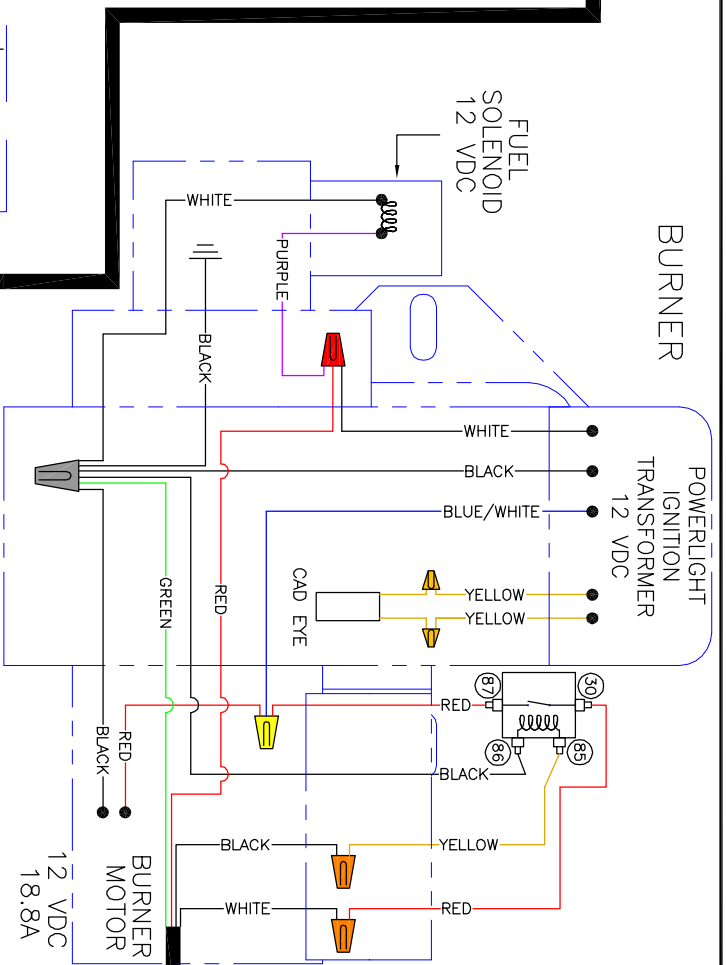

PRESSURE SWITCH

SHUT DOWN SOLENOID

BURNER

HYDRU TEK **IEK.US**
 HYDRO TEK SYSTEMS, INC.
 2353 ALMOND AVE.
 REDLANDS, CA 92374
 PH. (909)799-9222 FAX (909)799-9888
 DRAWING: SCX35006D12Q 20HP KUBOTA
 DRAWING NUMBER: W-SCX-D12Q-SDC
 SCALE: NONE DATE: 7-23-14
 DRAWN BY: TOM BEIGHEY REV. BY:
 APPROVED BY:
 REVISIONS:
 DATE: ECO: REV: DATE: ECO: REV:

ENGINE AREA

CONTROL PANEL AREA