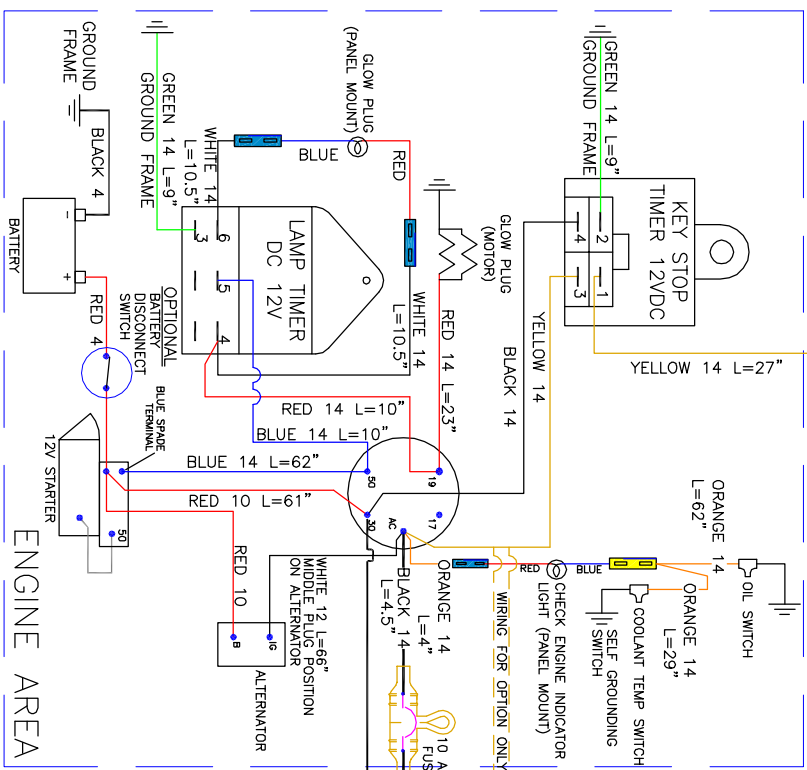

PRESSURE SWITCH

SHUT DOWN SOLENOID

BURNER

HYDRU TEK **IEK.US**
 HYDRO TEK SYSTEMS, INC.
 2353 ALMOND AVE.
 REDLANDS, CA 92374
 PH. (909)799-9222 FAX (909)799-9888
 DRAWING: SCX35006D12Q 20HP KUBOTA
 DRAWING NUMBER: W-SCX-D12Q-SDC
 SCALE: NONE DATE: 7-23-14
 DRAWN BY: TOM BEIGHEY REV. BY:
 APPROVED BY:
 REVISIONS:
 DATE: ECO: REV: DATE: ECO: REV:

ENGINE AREA

CONTROL PANEL AREA