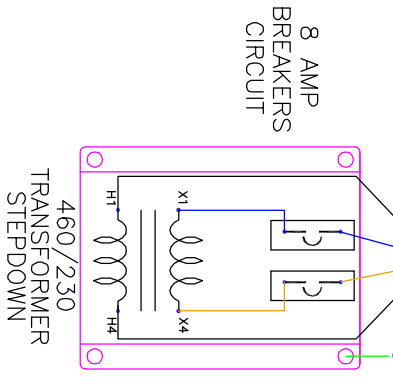

REVISIONS:
 DATE: ECO: REV: DATE: ECO: REV:
 4-21-10 0251 REL

HP30005E4 HP35005E5

8 AMP
 BREAKERS
 CIRCUIT

POWER SUPPLY
 460 VAC
 3 PHASE

460/230
 TRANSFORMER
 STEPDOWN