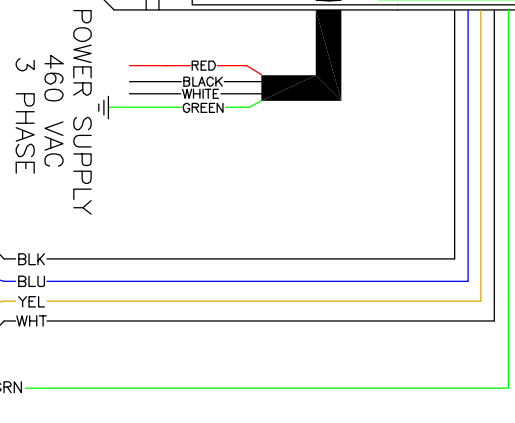

REVISIONS:
 DATE: ECO: REV: DATE: ECO: REV:
 4-21-10 0251 REL

HP30005E4 HP35005E5

8 AMP
 BREAKERS
 CIRCUIT

POWER SUPPLY
 460 VAC
 3 PHASE

460/230
 TRANSFORMER
 STEPDOWN