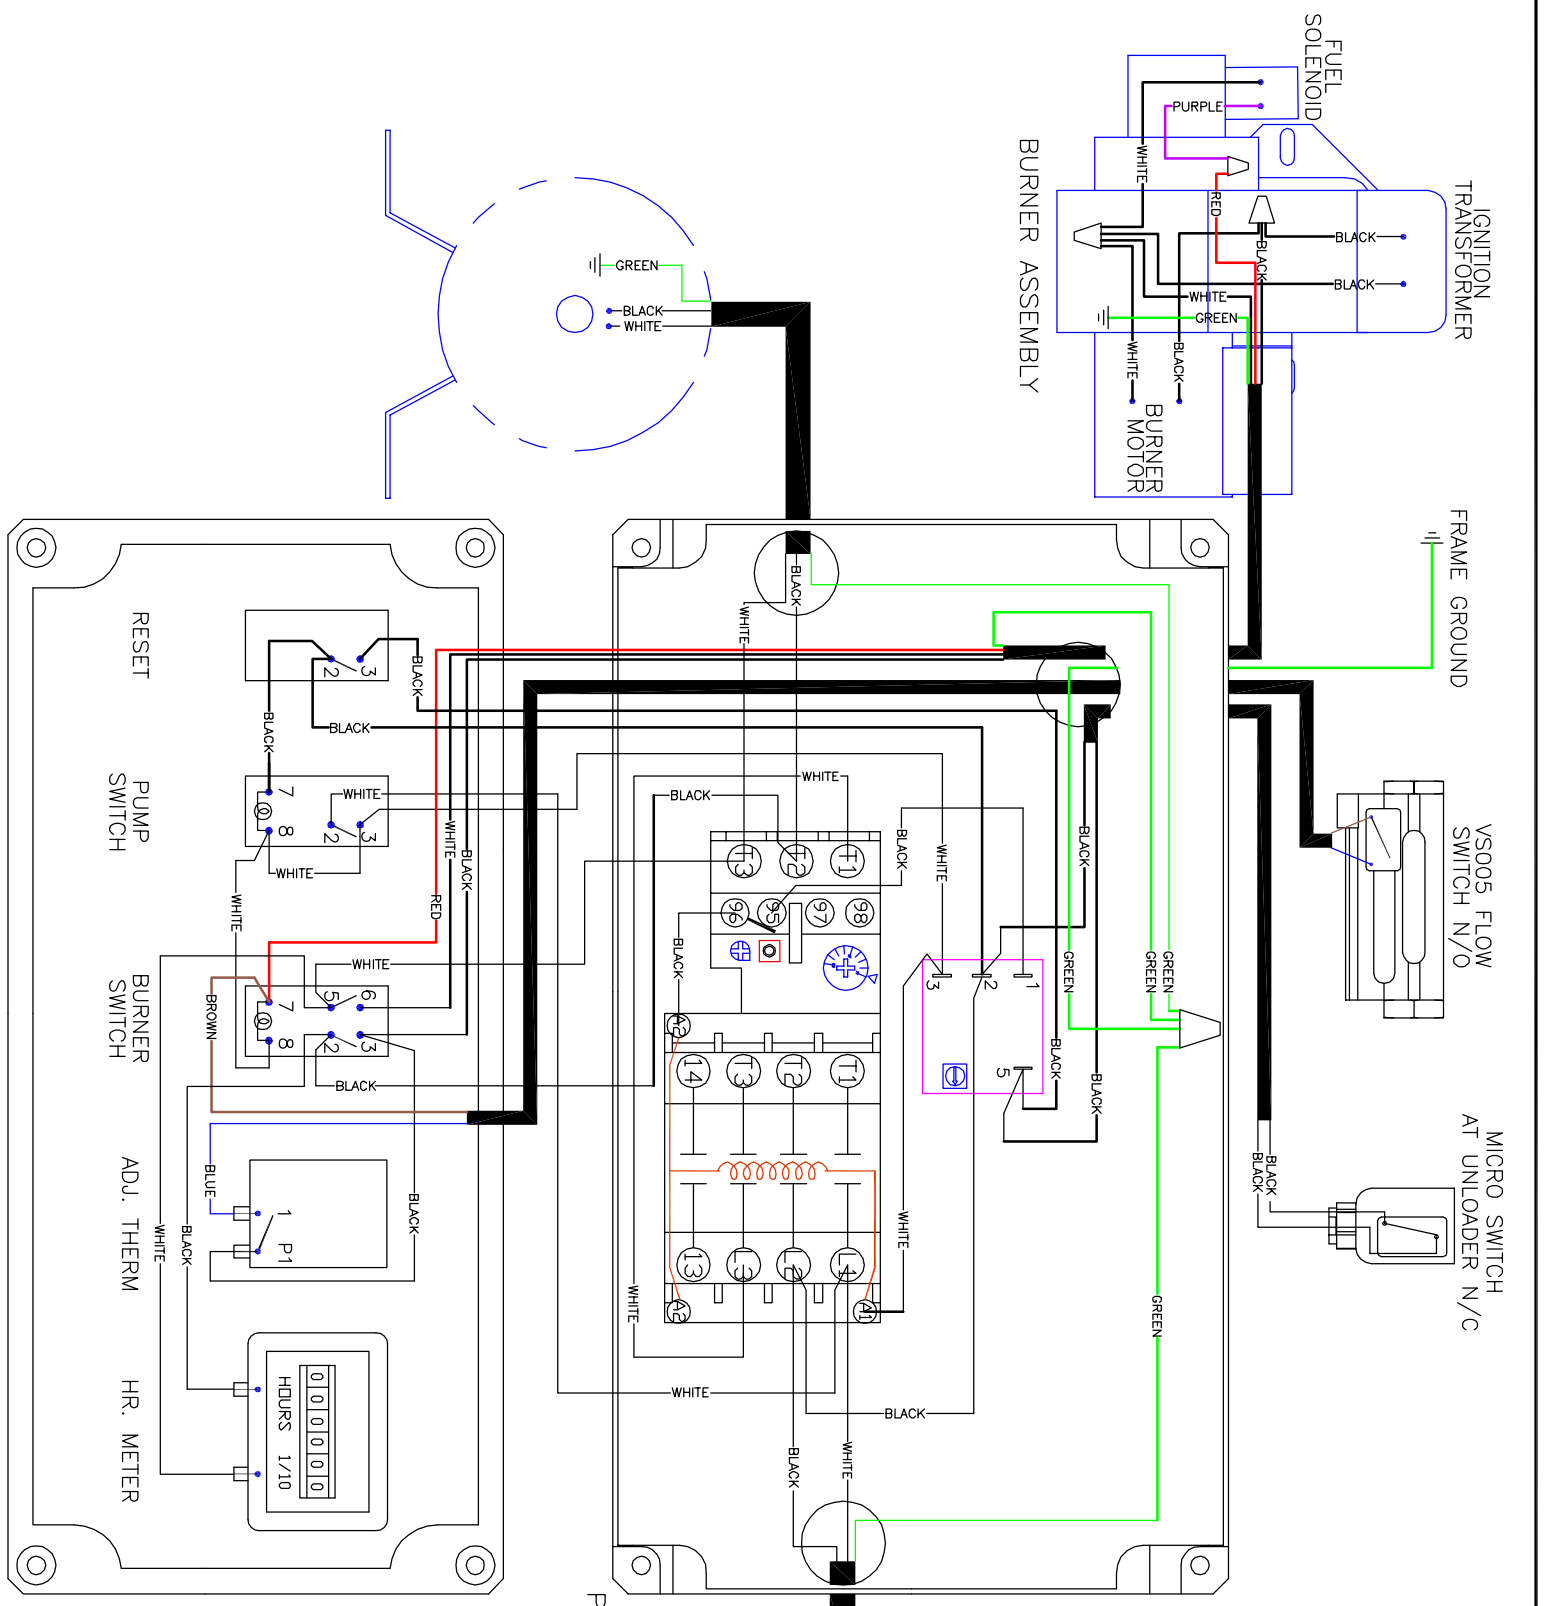

| REVISIONS: | | | |
|------------|------|------|-------|
| DATE: | ECO: | REV: | DATE: |
| 1-6-09 | 0228 | REL | |

POWER SUPPLY
 230 VAC
 1 PHASE

IGNITION TRANSFORMER

FUEL SOLENOID

BURNER ASSEMBLY

BURNER MOTOR

FRAME GROUND

V5005 FLOW SWITCH N/O

MICRO SWITCH AT UNLOADER N/C

RESET

PUMP SWITCH

BURNER SWITCH

ADJ. THERM

HR. METER

GREEN

BLACK

WHITE

DATE: ECO: REV: DATE: ECO: REV:

1-6-09 0228 REL