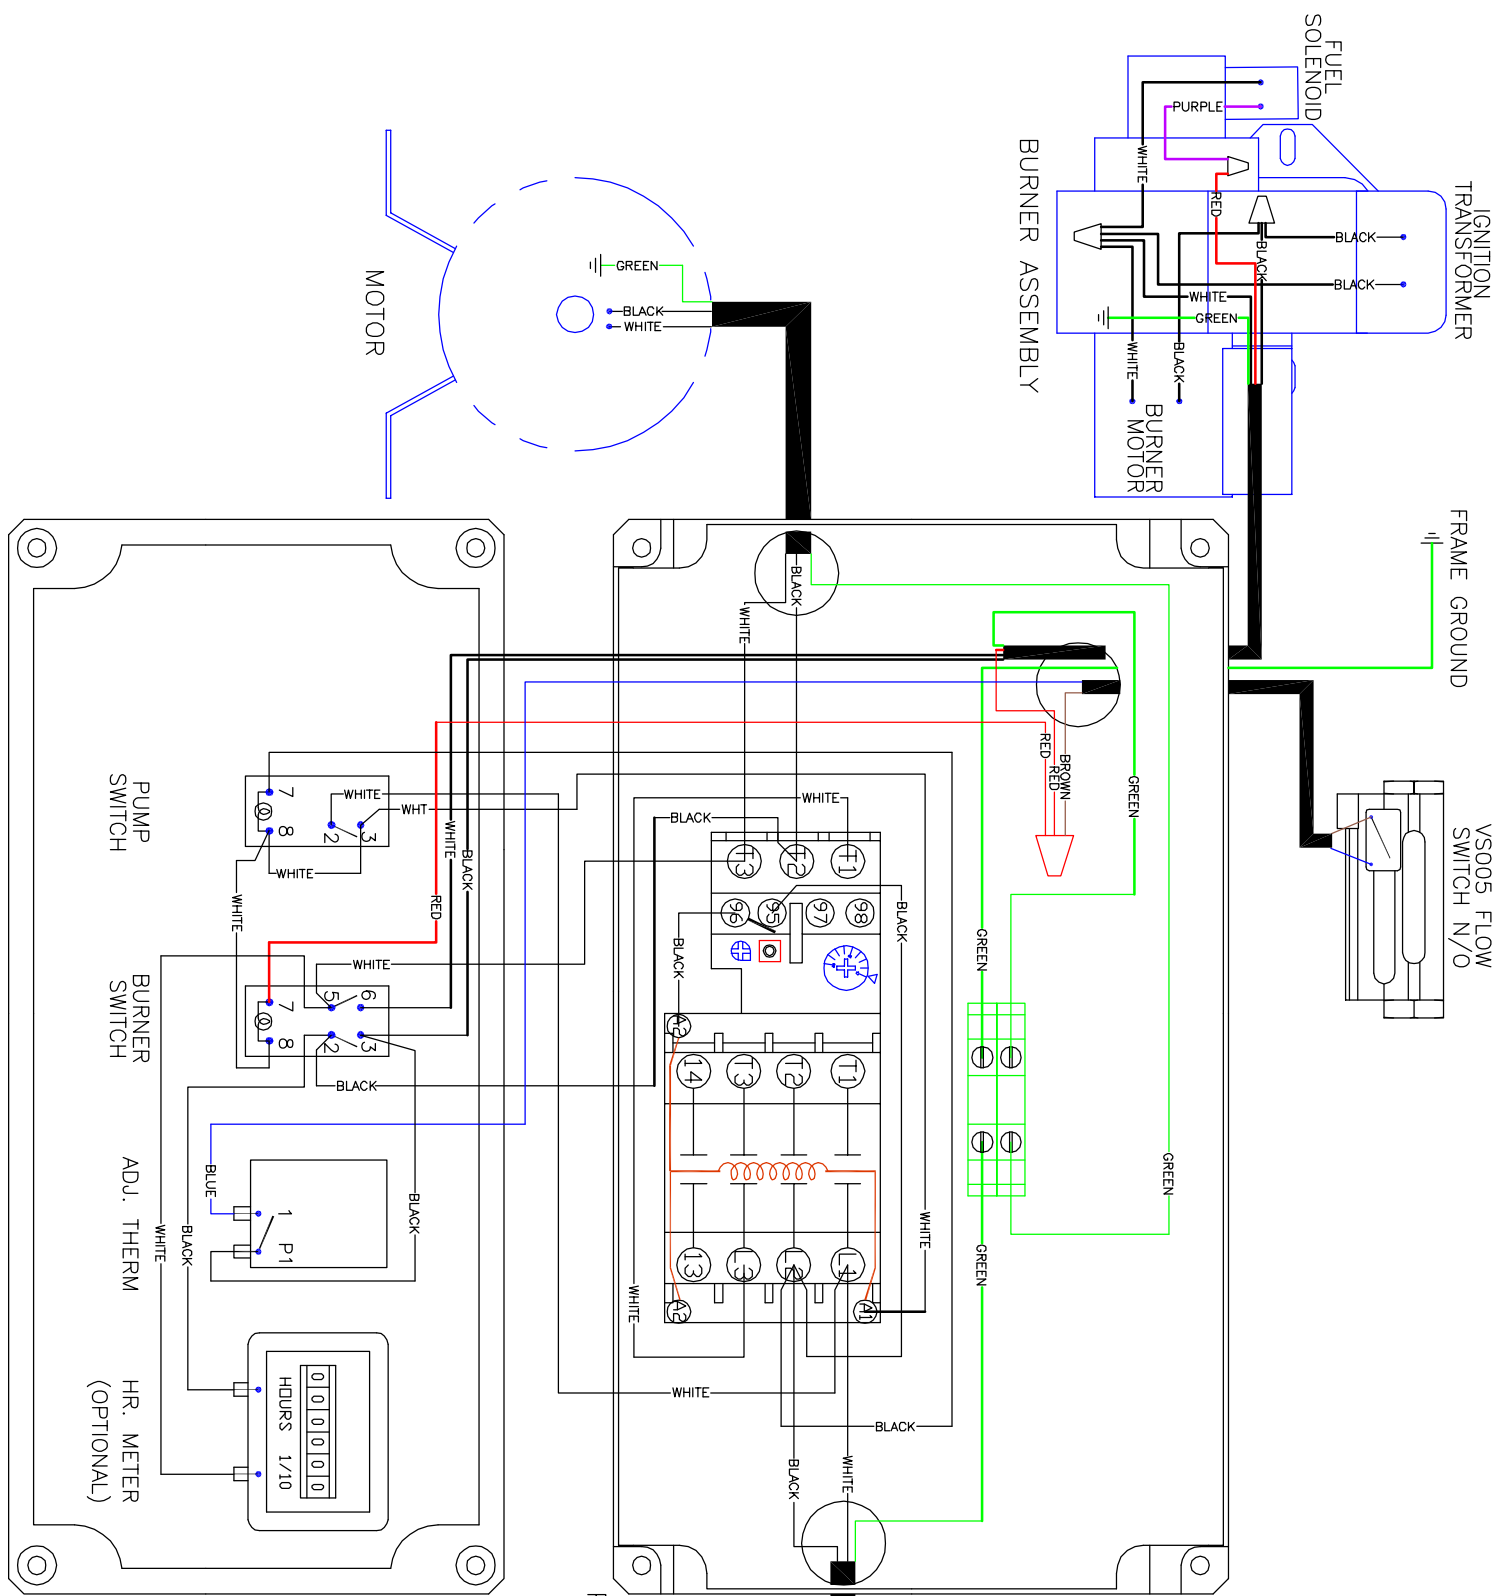

REVISIONS:

DATE:	ECO:	REV:	DATE:	ECO:	REV:
3-6-13	0282	REL			

POWER SUPPLY
 230 VAC
 1 PHASE

VSO05 FLOW
 SWITCH N/O

FRAME GROUND

BURNER ASSEMBLY

IGNITION
 TRANSFORMER

FUEL
 SOLENOID

BURNER
 MOTOR

MOTOR

PUMP
 SWITCH

BURNER
 SWITCH

ADJ. THERM

HR. METER
 (OPTIONAL)