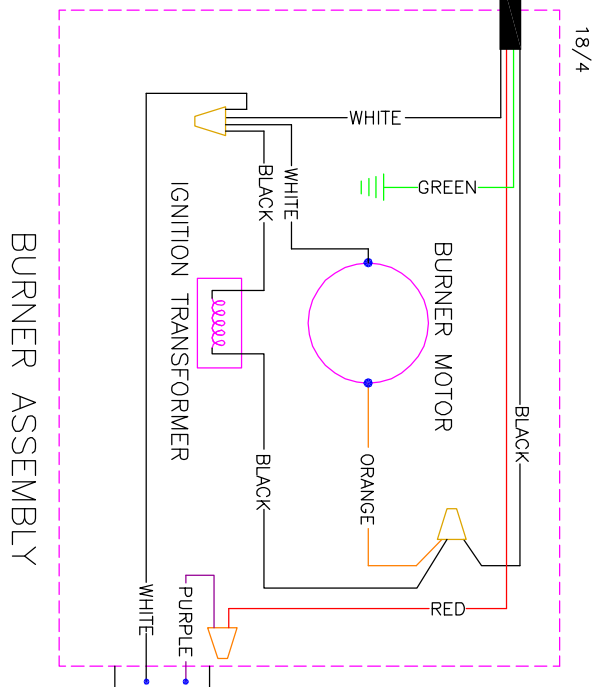

AT UNLOADER SWITCH

HYDRU TEK SYSTEMS, INC.
 2353 ALMOND AVE.
 REDLANDS, CA 92374
 PH: (909) 799-9222 FAX: (909) 799-9888

DRAWING: HD22004E2H-HD27004E2H-ITS
 DRAWING NUMBER: W-HD22004E2H
 SCALE: NONE DATE: 01-20-2011
 DRAWN BY: ALAN GREER REV. BR:
 APPROVED BY:

REVISIONS:					
DATE:	ECO:	REV:	DATE:	ECO:	REV:
11-10-2010	REL	3-12-14	2618	B	
9-19-12	2513	A			

FUEL SOL. 230V w/PD Timer