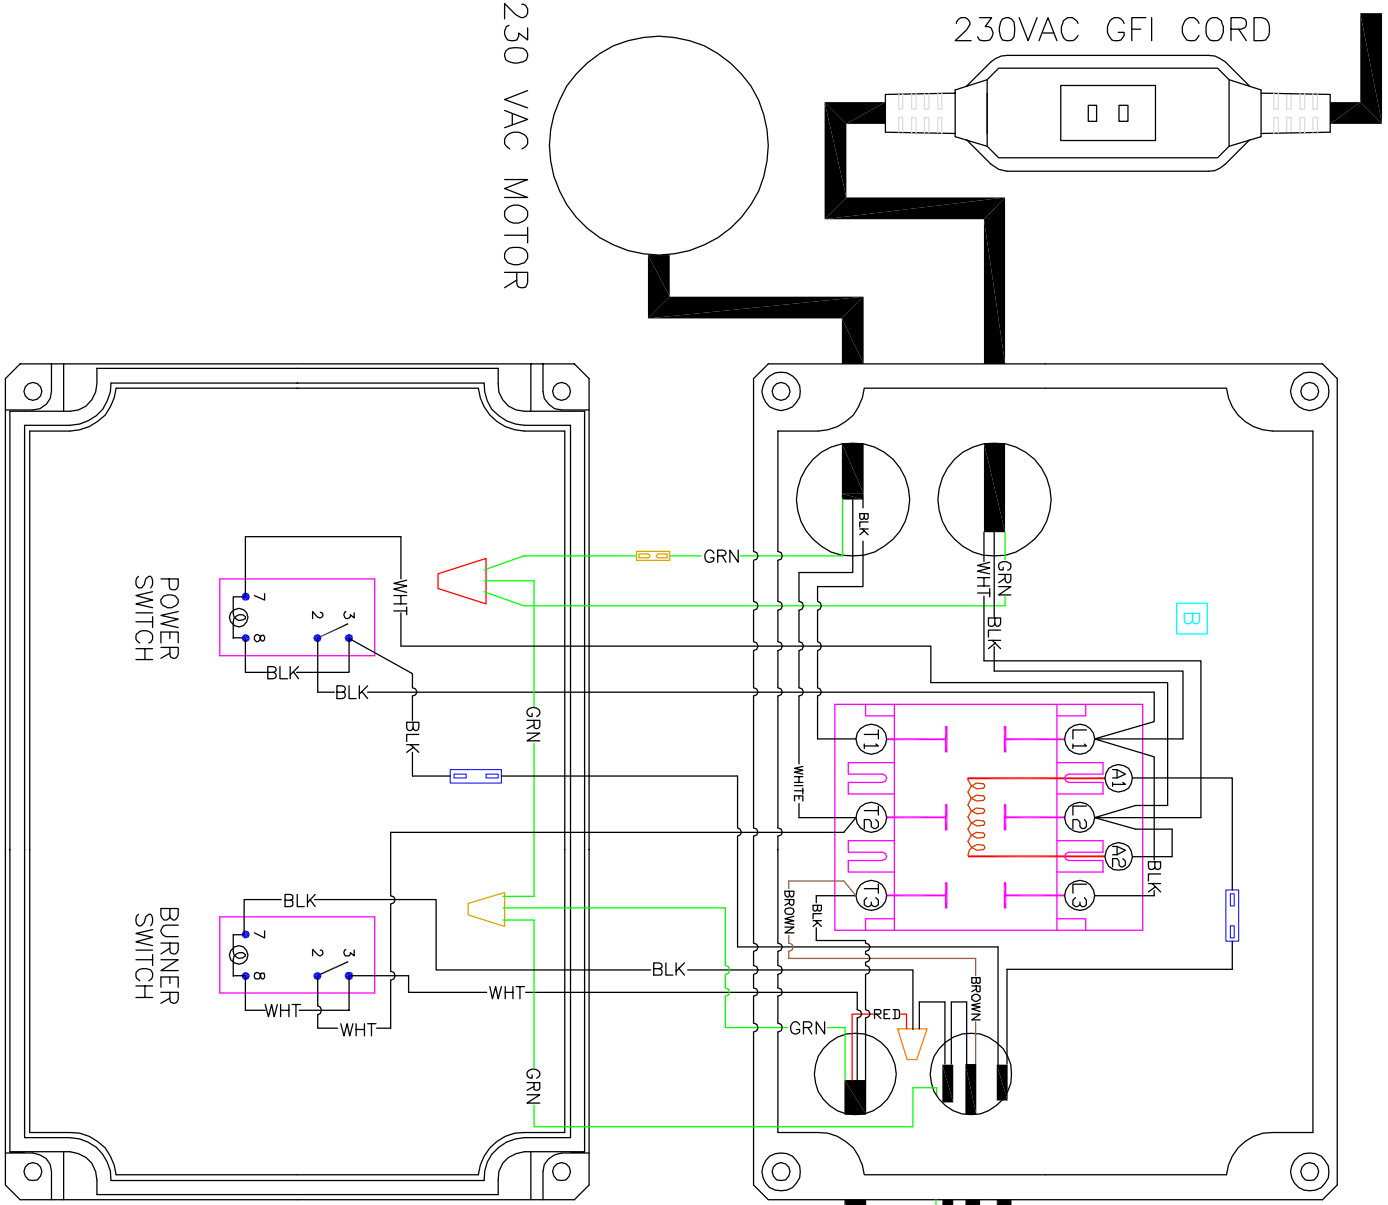

REVISIONS:					
DATE:	ECO:	REV:	DATE:	ECO:	REV:
11-10-2010	REL	3-12-14	2618	B	
9-19-12	2513	A			

FUEL SOL. 230V w/PD Timer