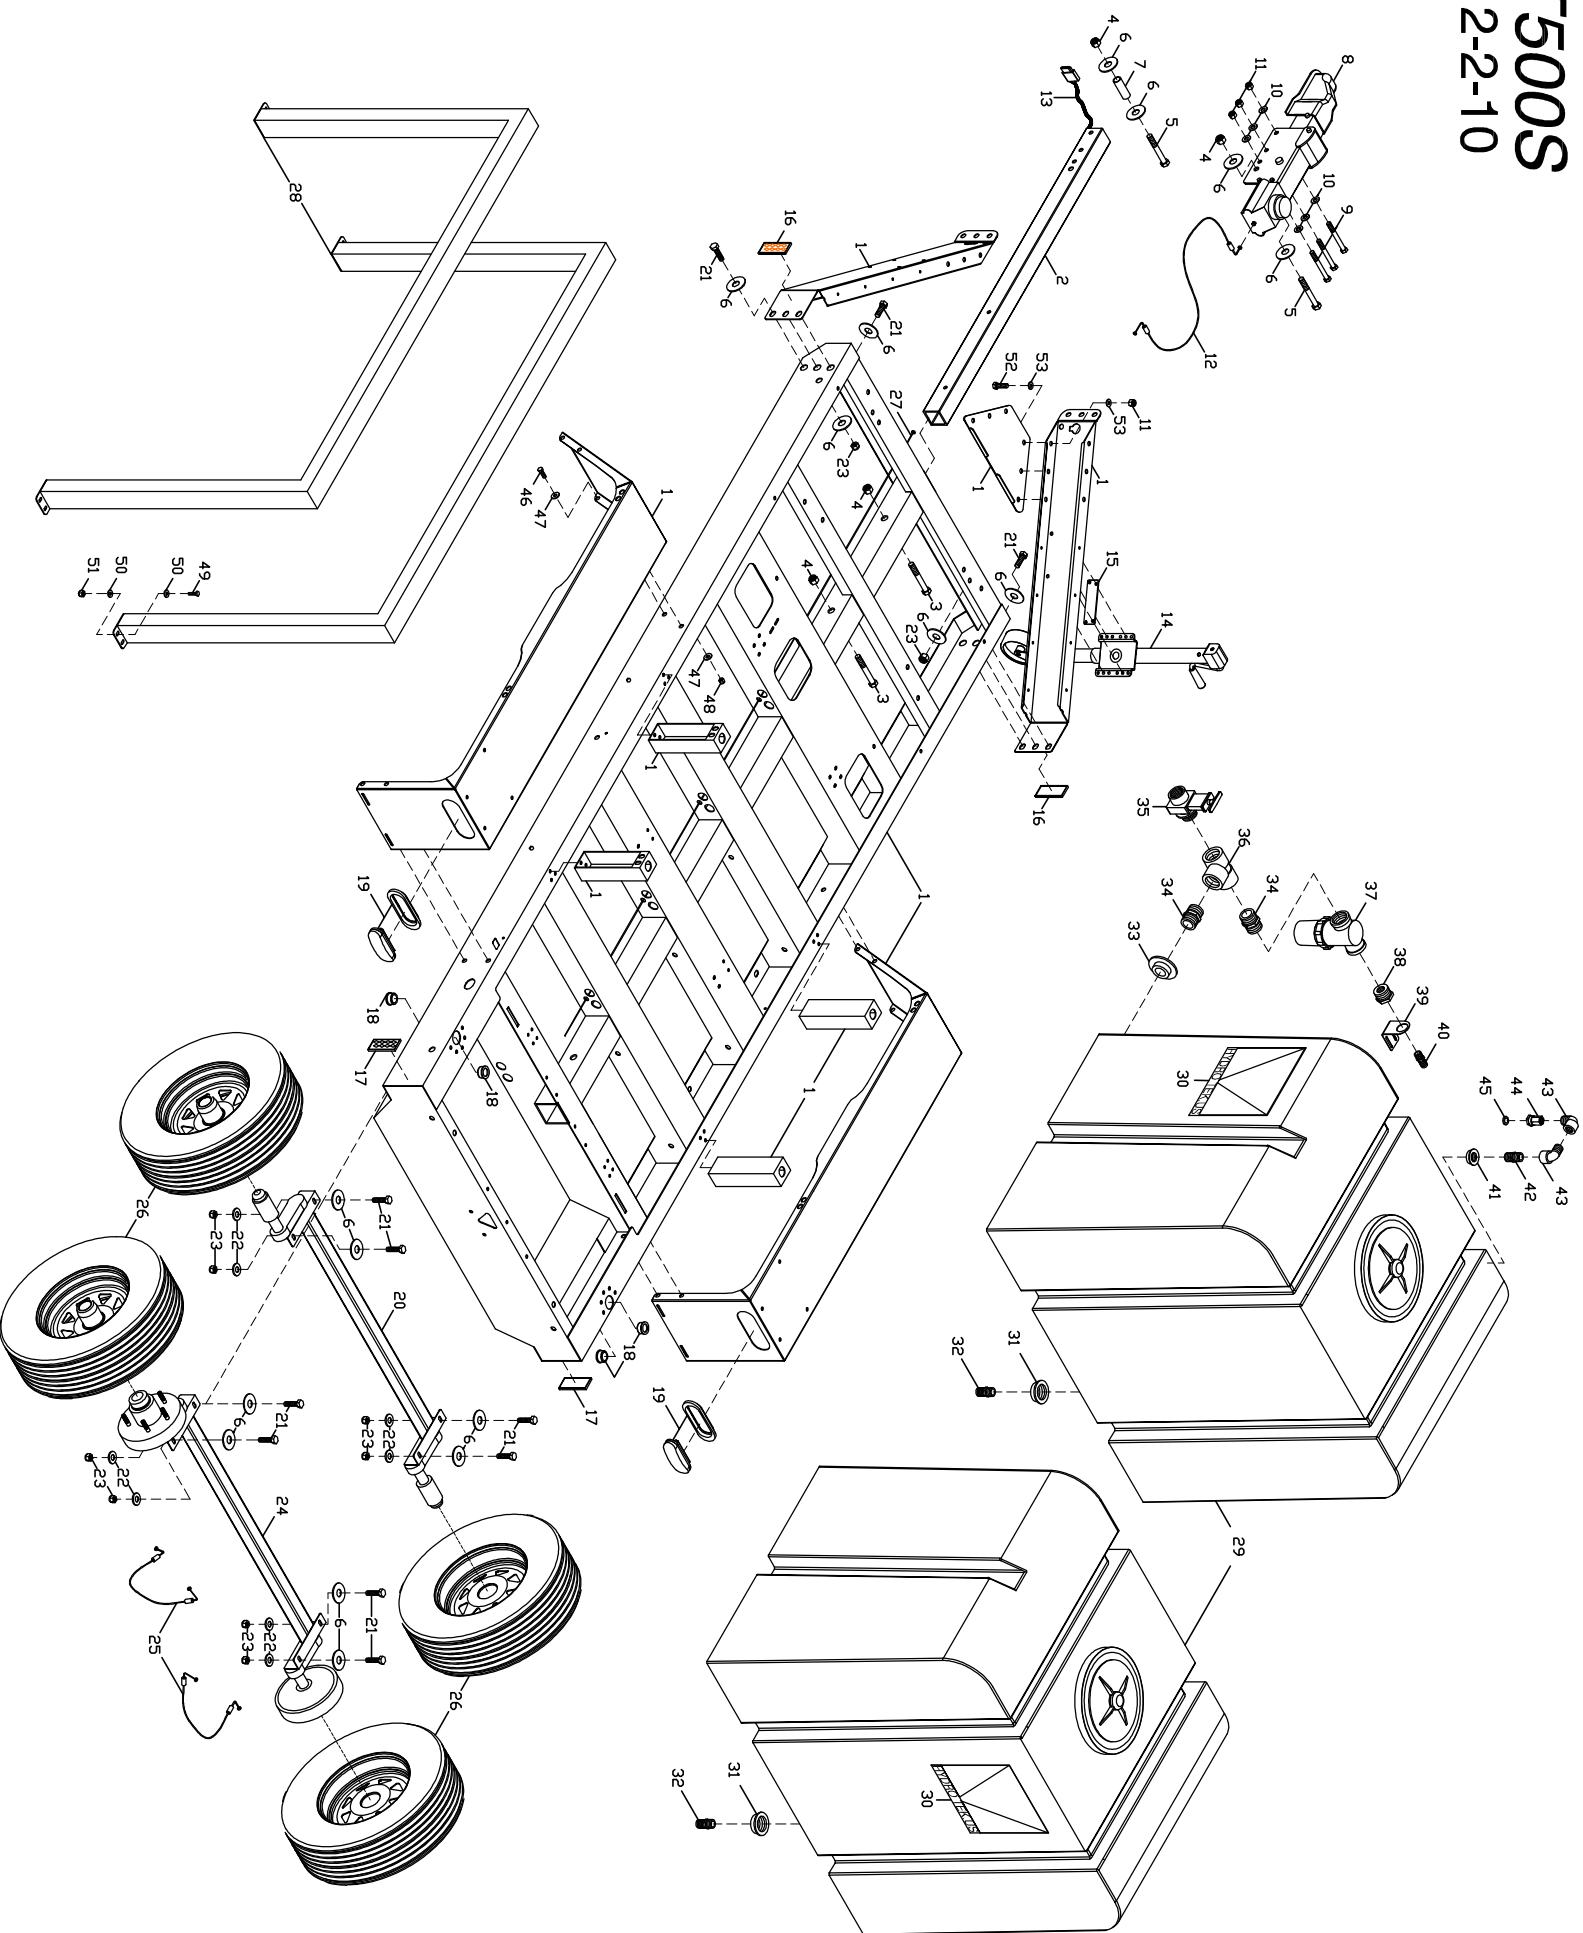

T500S

12-2-10

T500S PARTS LIST

1	HT050	TRAILER FRAME T500 (WITH FENDERS)	28	HTS05	TANK STRAP 2 x 3 (FOR QTY. 2 270 FOR T500)
2	TH560	TRAILER TONGUE, REMOVABLE SURGE T500	29	WT265	WATER TANK 270 GALLON
3	FB881	BOLT 5/8 - 11 x 4 1/2 GRADE 5	30	GLL37	LABEL HT LOGO, CLEAR 11.75" x 11.75"
4	FNR09	NUT 5/8 - 11 LOCKING	31	DSW07	SPIN WELD FITTING 3/4 FT 1 SN
5	FB920	BOLT 5/8 x 5 GRADE 8 HARDENED	32	D8169	HOSE BARB 1 in.H x 3/4P BRASS
6	FWC17	WASHER 11/16 ID PLATED SAE	33	DSW25	SPIN WELD FITTING 1 1/2 FLUSH
7	SR103	RD TUBE 1 x .065 STAINLESS 304	34	D2150	NIPPLE 1 1/2 POLY
8	TC240	COUPLER; SURGE 7,500# 2 5/16	35	VVB10	GATE VALVE 1 1/2 PVC
9	FB868	BOLT 1/2 x 4 1/2 PLATED #5	36	DAT15	POLY TEE 1 1/2
10	FWC08	WASHER SAE 1/2 PLATED	37	VF150	FILTER 1 1/2" T TYPE 180 MICRO
11	FNL08	NUT LOCK 1/2-13 PLATED	38	D1615	BUSHING, REDUCING 1 1/2 x 3/4
12	DHS30	HOSE; SURGE BRAKE LINE 3/16	39	HS061	TRAILER VALVE/STRAINER SUPPORT
13	TLW20	WIRE HARNESS 20' 4 LEAD	40	D8120	HOSE BARB 3/4 BRASS
14	TJ130	SWING UP JACK - BOLT ON - 8in	41	DSW20	SPIN WELD FITTING 3/4 FPT FLUSH
15	HTJ00	SHIM- TRAILER JACK 1.75x 6.50	42	D2120	NIPPLE 3/4 POLY
16	TLR83	REFLECTOR; AMBER	43	D5612	STREET ELL 3/4 POLY
17	TLR84	REFLECTOR; RED	44	D012F	GARDEN H A 3/4 NPT FEM
18	HL050	DELTRIN BEARING; HOSE REEL 1 x 1	45	D0021	SCREEN WASHER GARDEN HOSE ADAPTER
19	TL500	TAIL LIGHT OVAL STOP/TURN	46	FB616	BOLT 3/8 x 1 PLATED
20	TAR37	AXLE; IDLER TORSION 3700#	47	FWC06	WASHER CUT 3/8 PLATED
21	FB915	BOLT; 5/8 x 1 3/4 FINE THREAD	48	FNLO6	NUT LOCK 3/8-16 PLATED
22	FWC20	WASHER 11/16 ID - 1 5/16 OD 3/16	49	FB516	BOLT 5/16 x 1 PLATED
23	FNL09	NUT LOCK 5/8 - 18, FINE THREAD PLATED	50	FWC05	WASHER CUT 5/16 PLATED
24	TAR39	AXLE; TORSION HYDRAULIC BRAKE	51	FNL05	NUT LOCK 5/16-18 PLATED
25	DHS07	HOSE; SURGE BRAKE LINE 3/16 x 7"	52	FB824	BOLT 1/2 x 1 1/2 #5 HARD ZINC
26	TTA14	TIRE & WHEEL 205 - 75 - 14 C 5 LUG	53	FWC09	WASHER CUT 1/2 PLATED
27	TH050	HYDRAULIC LINE KIT			