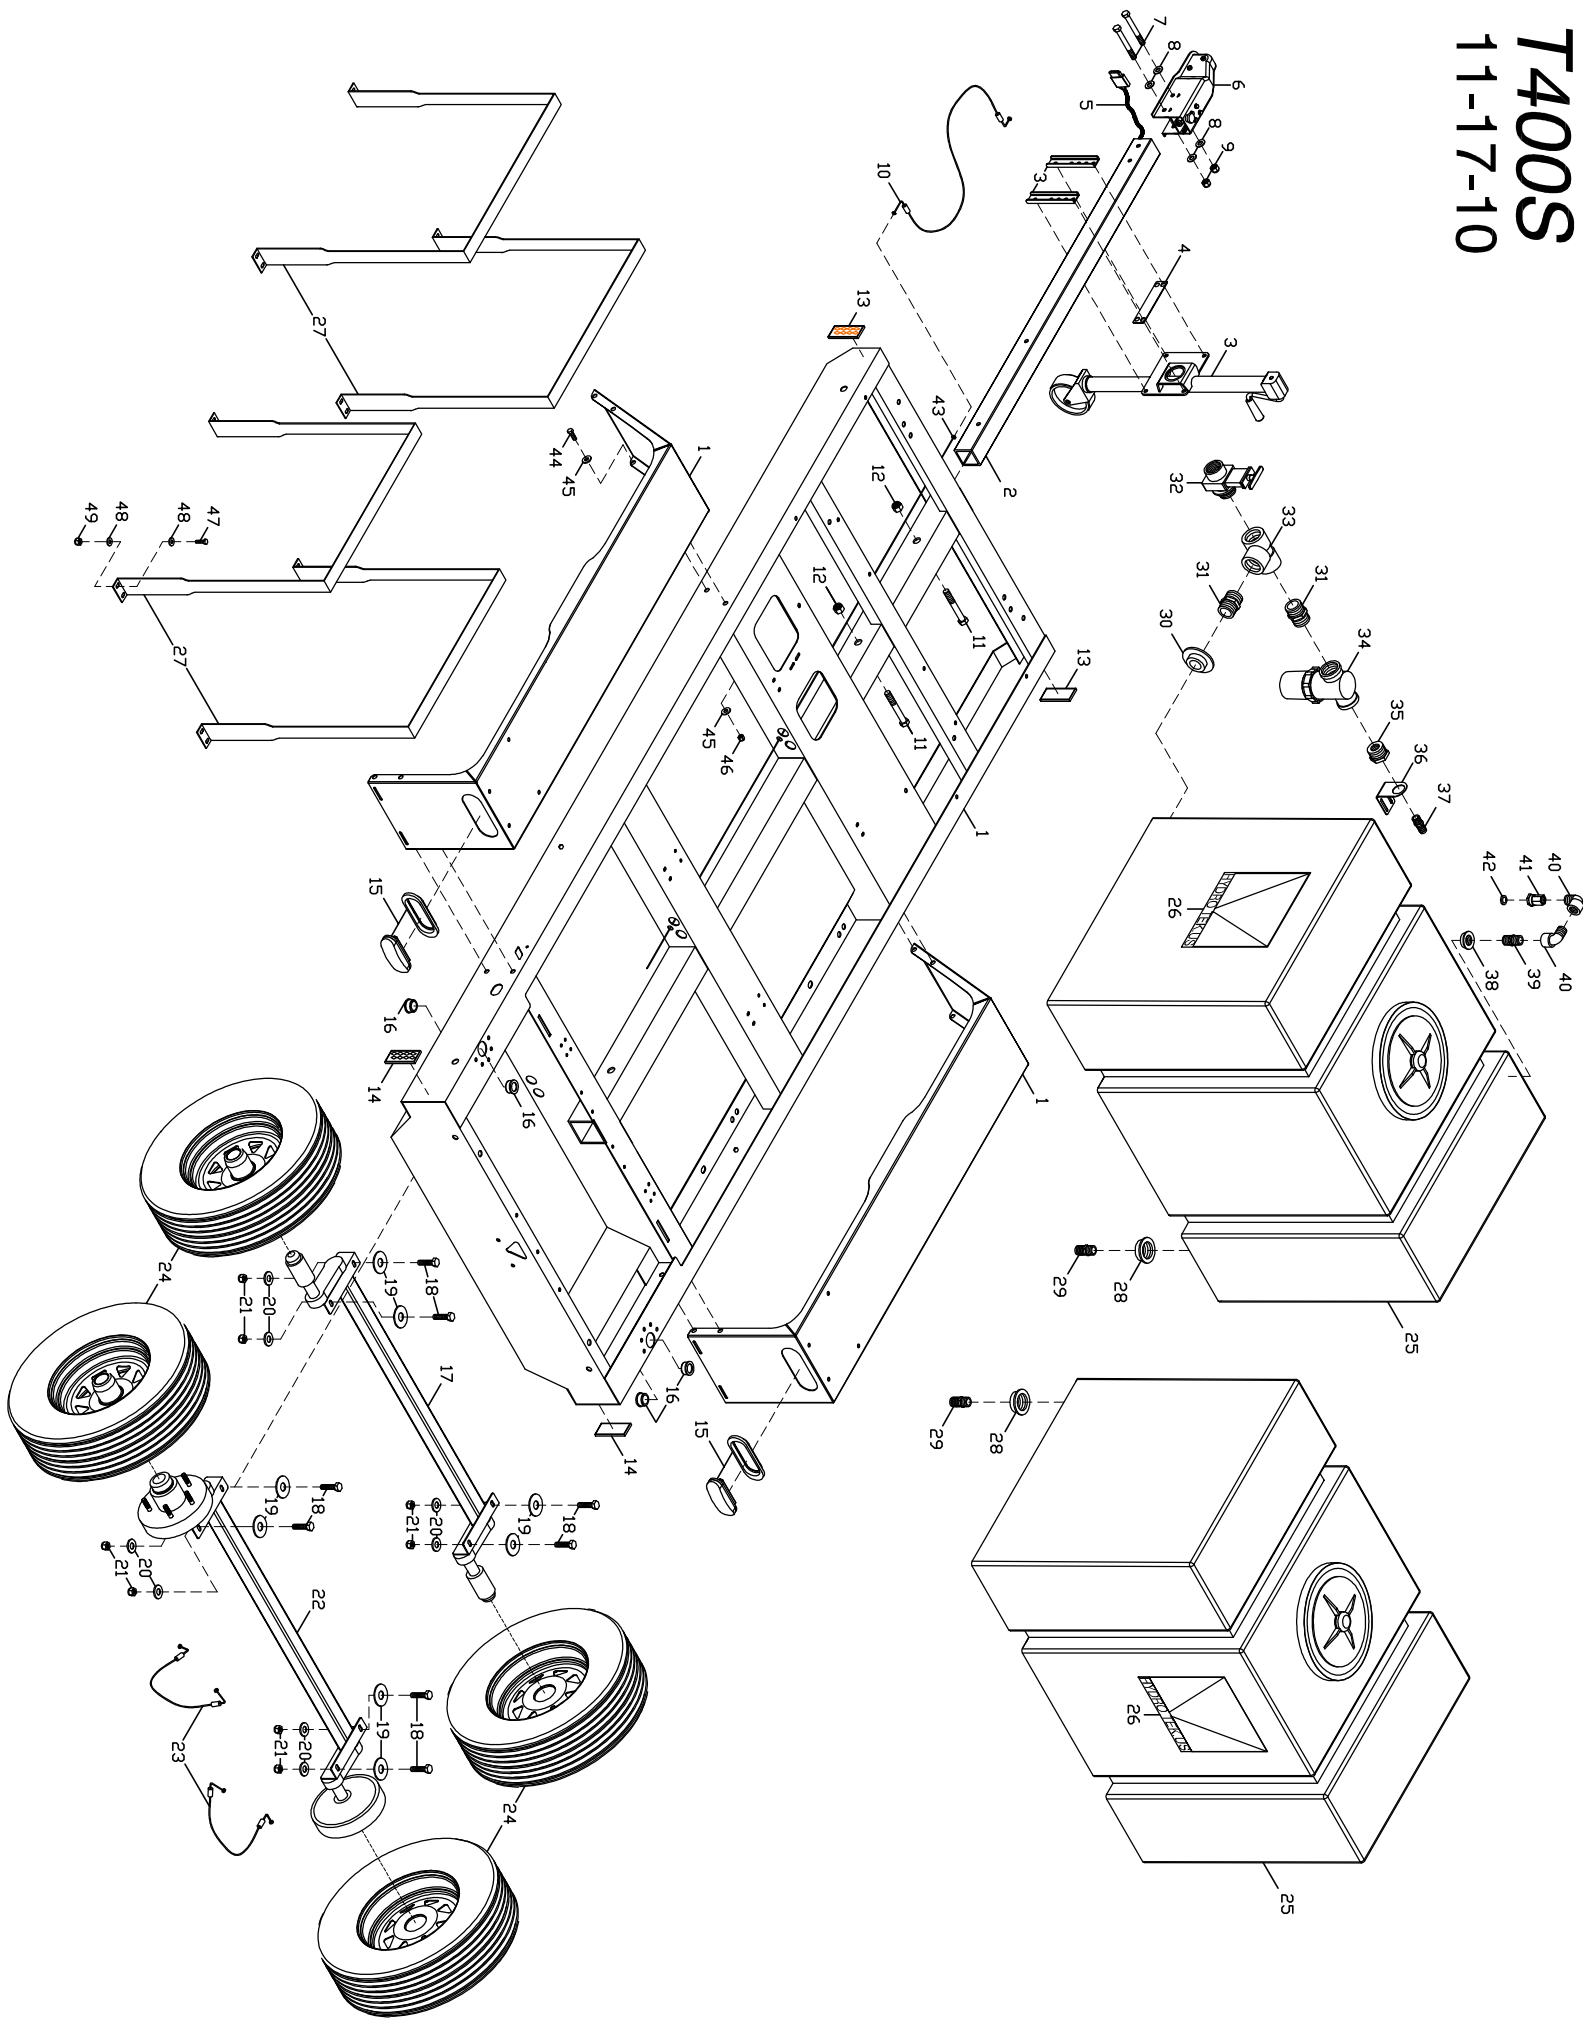

# T400S

11-17-10

# T400S PARTS LIST

1	HS069	TRAILER FRAME T400 (WITH FENDERS)	26	GLL37	LABEL HT LOGO, CLEAR 11.75" x 11.75"
2	TH500	TRAILER TONGUE, REMOVABLE 5 ft	27	HCS01	TANK STRAP STNLS STEEL 2 x 76
3	TJ130	SWING UP JACK - BOLT ON - 8in	28	DSW07	SPIN WELD FITTING 3/4 FT 1 SN
4	HTJ00	SHIM- TRAILER JACK 1.75x 6.50	29	D8169	HOSE BARB 1 in.H x 3/4P BRASS
5	TLW20	WIRE HARNESS 20' 4 LEAD	30	DSW25	SPIN WELD FITTING 1 1/2 FLUSH
6	TH060	SURGE COUPLER PLATED 6000/9000#	31	D2150	NIPPLE 1 1/2 POLY
7	FB868	BOLT 1/2 x 4 1/2 PLATED #5	32	VVB10	GATE VALVE 1 1/2 PVC
8	FWC08	WASHER SAE 1/2 PLATED	33	DAT15	POLY TEE 1 1/2
9	FNL08	NUT LOCK 1/2-13 PLATED	34	VF150	FILTER 1 1/2" T TYPE 180 MICRO
10	DHS30	HOSE; SURGE BRAKE LINE 3/16	35	D1615	BUSHING, REDUCING 1 1/2 x 3/4
11	FB881	BOLT 5/8 - 11 x 4 1/2 GRADE 5	36	HS061	TRAILER VALVE/STRAINER SUPPORT
12	FNR09	NUT 5/8 - 11 LOCKING	37	D8120	HOSE BARB 3/4 BRASS
13	TLR83	REFLECTOR; AMBER	38	DSW20	SPIN WELD FITTING 3/4 FPT FLUSH
14	TLR84	REFLECTOR; RED	39	D2120	NIPPLE 3/4 POLY
15	TL500	TAIL LIGHT OVAL STOP/TURN	40	D5612	STREET ELL 3/4 POLY
16	HL050	DELRIN BEARING; HOSE REEL 1 x 1	41	D012F	GARDEN H A 3/4 NPT FEM
17	TAR37	AXLE; IDLER TORSION 3700#	42	D0021	SCREEN WASHER GARDEN HOSE ADAPTER
18	FB915	BOLT; 5/8 x 1 3/4 FINE THREAD	43	TH050	HYDRAULIC LINE KIT
19	FWC17	WASHER 11/16 ID PLATED SAE	44	FB616	BOLT 3/8 x 1 PLATED
20	FWC20	WASHER 11/16 ID - 1 5/16 OD 3/16	45	FWC06	WASHER CUT 3/8 PLATED
21	FNL09	NUT LOCK 5/8 - 18, FINE THREAD PLATED	46	FNLO6	NUT LOCK 3/8-16 PLATED
22	TAR39	AXLE; TORSION HYDRAULIC BRAKE	47	FB516	BOLT 5/16 x 1 PLATED
23	DHS07	HOSE; SURGE BRAKE LINE 3/16 x 7"	48	FWC05	WASHER CUT 5/16 PLATED
24	TTA14	TIRE & WHEEL 205 - 75 - 14 C 5 LUG	49	FNL05	NUT LOCK 5/16-18 PLATED
25	WT175	WATER TANK 185G (STRAPS NOT INCLUDED)			