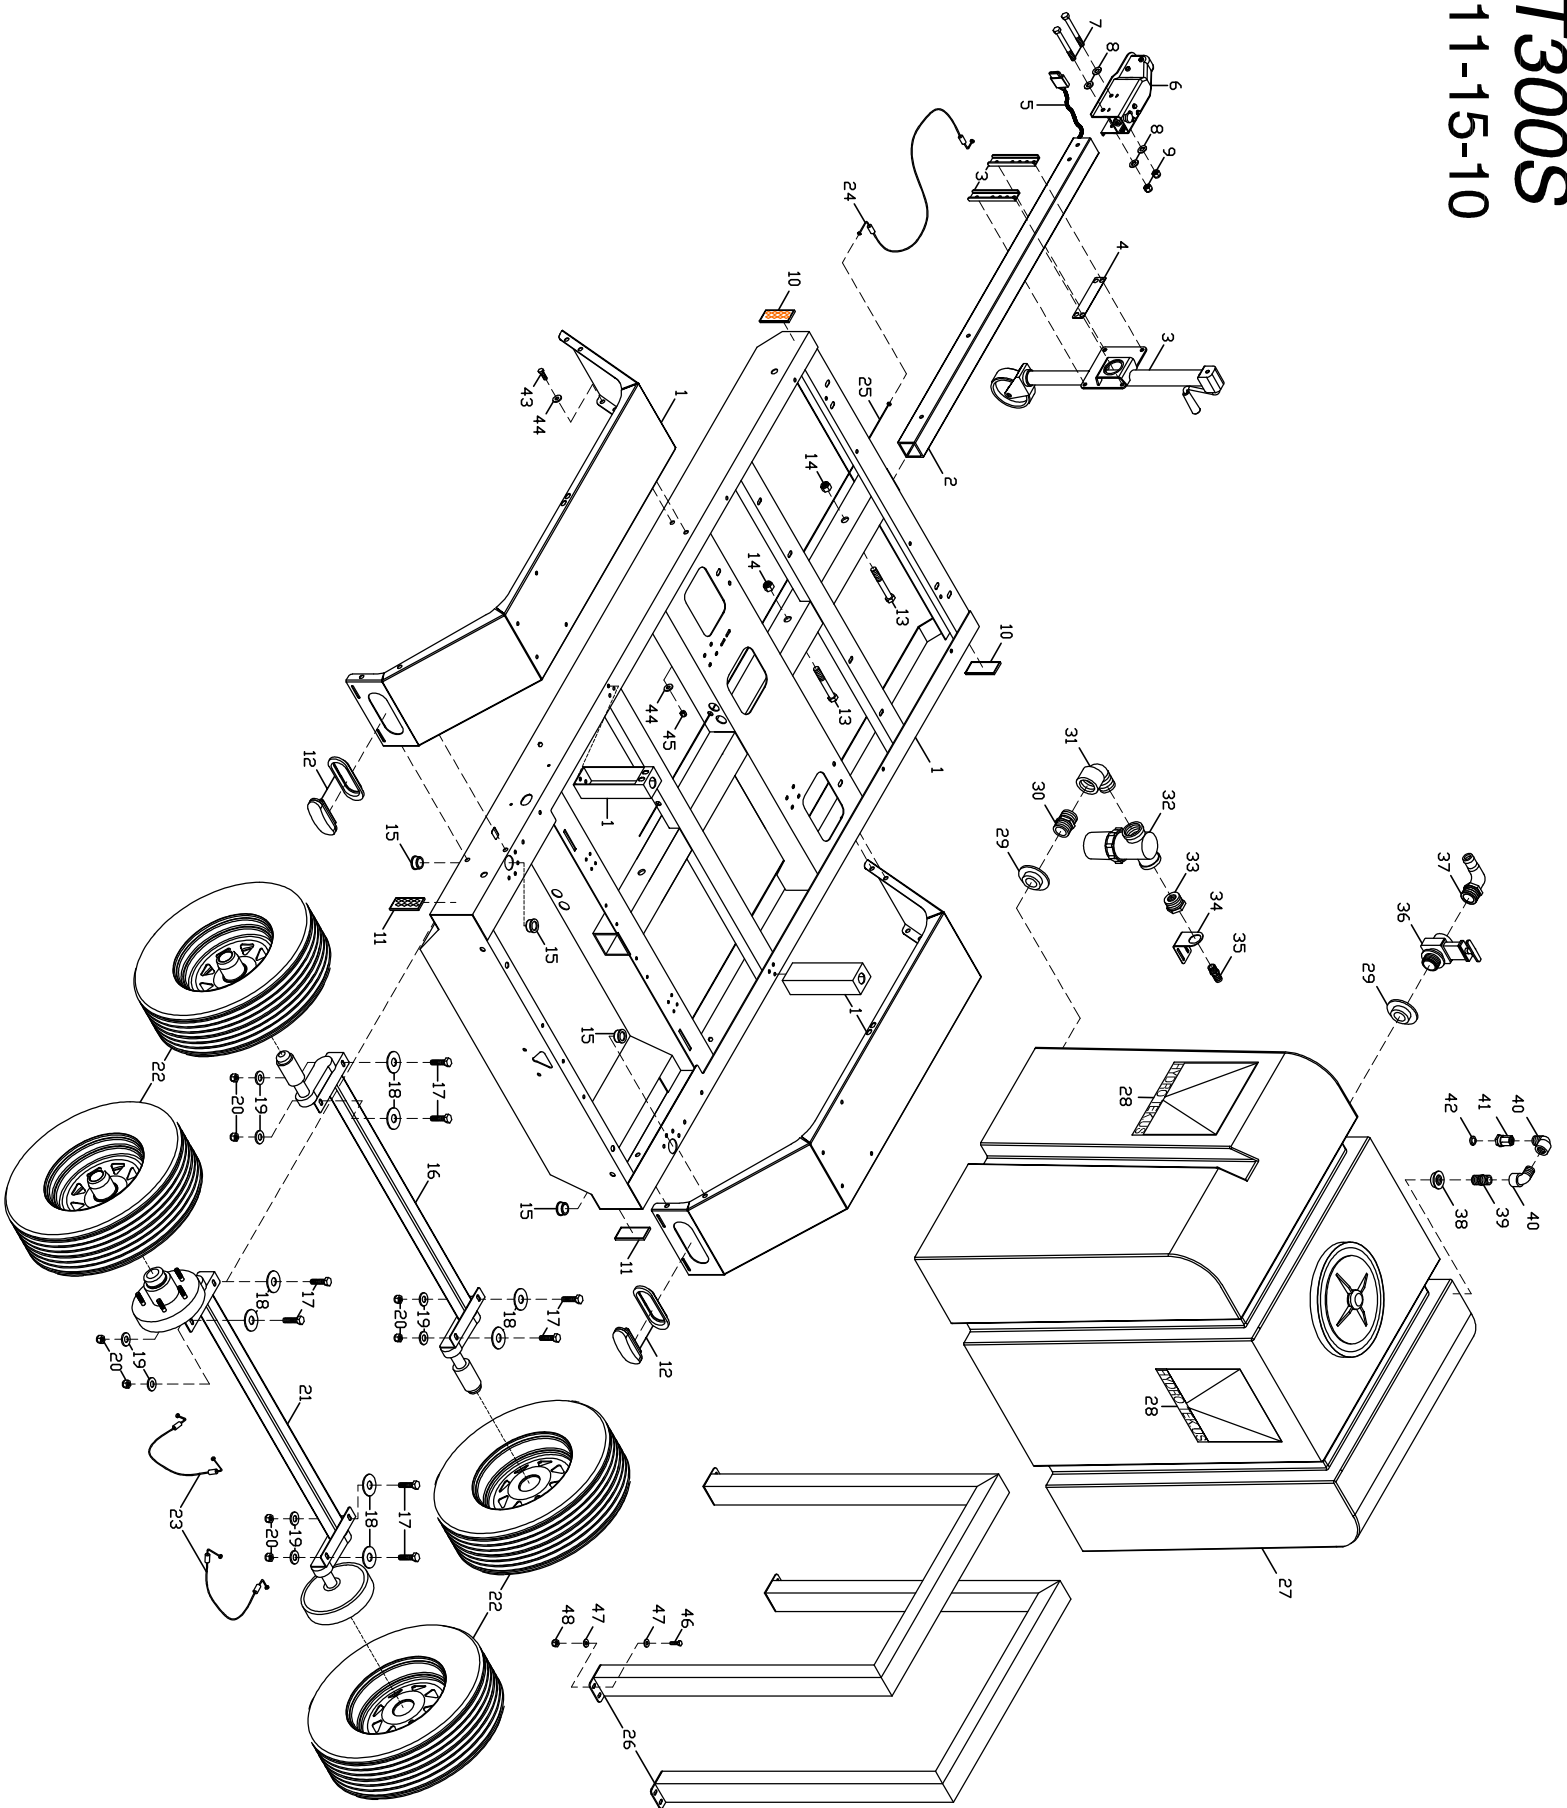

T300S

11-15-10

T300S PARTS LIST

1	HT030	TRAILER FRAME T300 (WITH FENDERS)	25	TH050	HYDRAULIC LINE KIT
2	TH500	TRAILER TONGUE, REMOVABLE 5 ft	26	HTS03	TANK STRAP 265 GALLON (2 REQUIRED) 2 x 3
3	TJ130	SWING UP JACK - BOLT ON - 8in	27	WT265	WATER TANK 270 GALLON
4	HTJ00	SHIM- TRAILER JACK 1.75x 6.50	28	GLL37	LABEL HT LOGO, CLEAR 11.75" x 11.75"
5	TLW20	WIRE HARNESS 20' 4 LEAD	29	DSW25	SPIN WELD FITTING 1 1/2 FLUSH
6	TH060	SURGE COUPLER PLATED 6000/9000#	30	D2150	NIPPLE 1 1/2 POLY
7	FB868	BOLT 1/2 x 4 1/2 PLATED #5	31	D5614	STREET ELBOW 1.5 POLY
8	FWC08	WASHER SAE 1/2 PLATED	32	VF150	FILTER 1 1/2" T TYPE 180 MICRO
9	FNL08	NUT LOCK 1/2-13 PLATED	33	D1615	BUSHING, REDUCING 1 1/2 x 3/4
10	TLR83	REFLECTOR; AMBER	34	HS061	TRAILER VALVE/STRAINER SUPPORT
11	TLR84	REFLECTOR; RED	35	D8120	HOSE BARB 3/4 BRASS
12	TL500	TAIL LIGHT OVAL STOP/TURN	36	VVB10	GATE VALVE 1 1/2 PVC
13	FB881	BOLT 5/8 - 11 x 4 1/2 GRADE 5	37	D5621	1.5 MT x 1.25 HOSE BARB POLY 90
14	FNR09	NUT 5/8 - 11 LOCKING	38	DSW20	SPIN WELD FITTING 3/4 FPT FLUSH
15	HL050	DELRIN BEARING; HOSE REEL 1 x 1	39	D2120	NIPPLE 3/4 POLY
16	TAR37	AXLE; IDLER TORSION 3700#	40	D5612	STREET ELL 3/4 POLY
17	FB915	BOLT; 5/8 x 1 3/4 FINE THREAD	41	D012F	GARDEN H A 3/4 NPT FEM
18	FWC17	WASHER 11/16 ID PLATED SAE	42	D0021	SCREEN WASHER GARDEN HOSE ADAPTER
19	FWC20	WASHER 11/16 ID - 1 5/16 OD 3/16	43	FB616	BOLT 3/8 x 1 PLATED
20	FNL09	NUT LOCK 5/8 - 18, FINE THREAD PLATED	44	FWC06	WASHER CUT 3/8 PLATED
21	TAR39	AXLE; TORSION HYRAULIC BRAKE	45	FNLO6	NUT LOCK 3/8-16 PLATED
22	TTA13	TIRE & WHEEL 175-80 13 B 5 LUG	46	FB516	BOLT 5/16 x 1 PLATED
23	DHS07	HOSE; SURGE BRAKE LINE 3/16 x 7"	47	FWC05	WASHER CUT 5/16 PLATED
24	DHS30	HOSE; SURGE BRAKE LINE 3/16	48	FNL05	NUT LOCK 5/16-18 PLATED