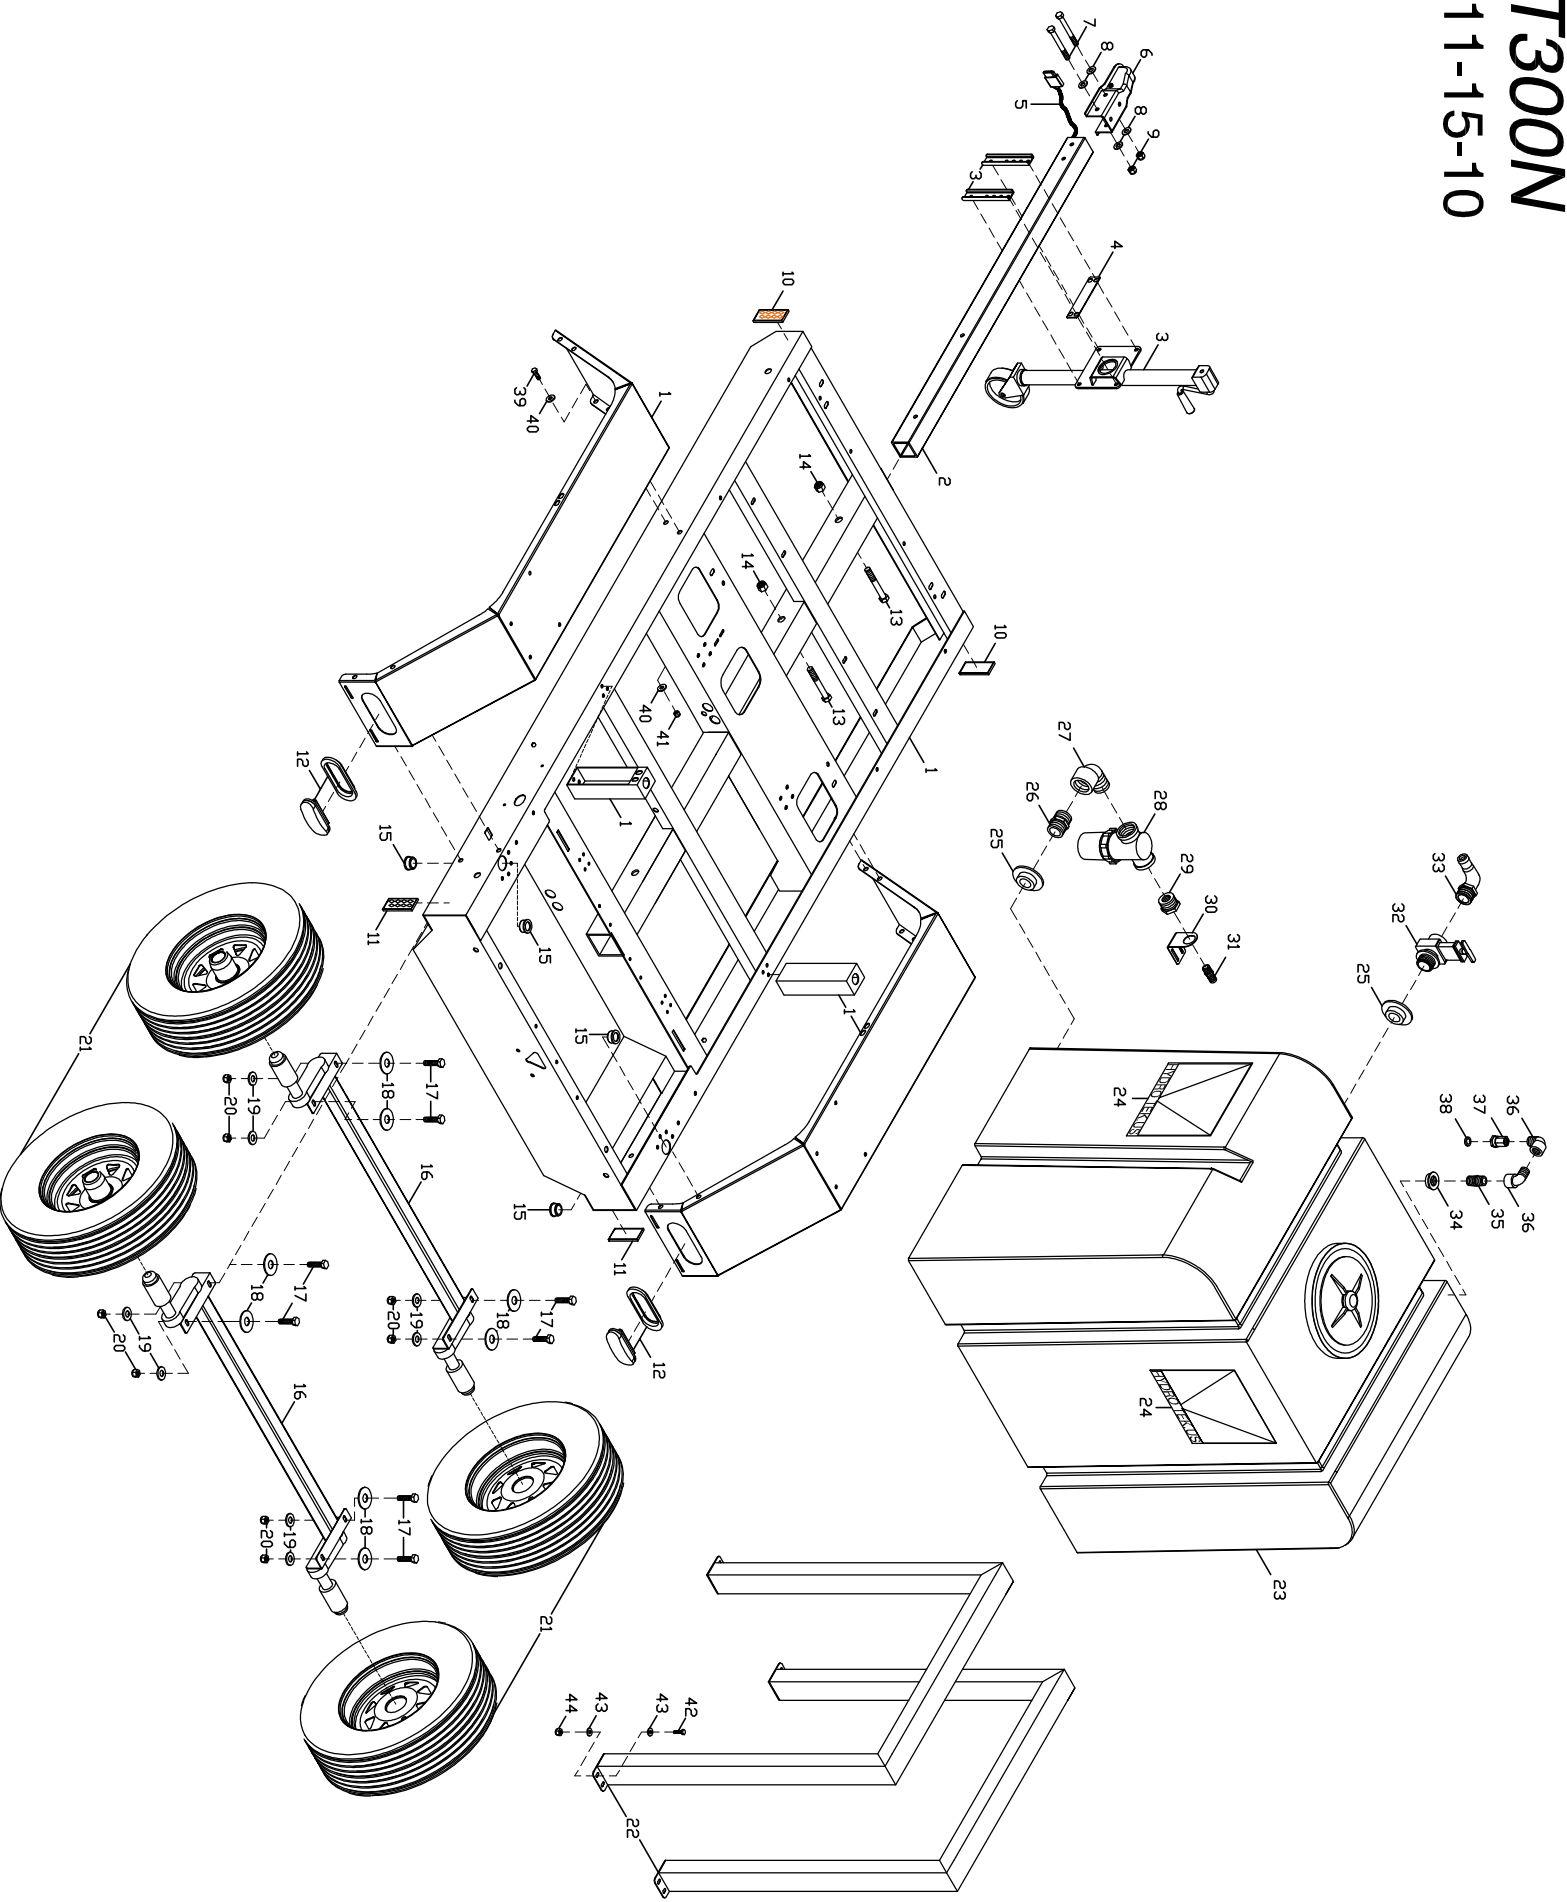

T300N

11-15-10

T300N PARTS LIST

1	HT030	TRAILER FRAME T300 (WITH FENDERS)	23	WT265	WATER TANK 270 GALLON
2	TH500	TRAILER TONGUE, REMOVABLE 5 ft	24	GLL37	LABEL HT LOGO, CLEAR 11.75" x 11.75"
3	TJ130	SWING UP JACK - BOLT ON - 8in	25	DSW25	SPIN WELD FITTING 1 1/2 FLUSH
4	HTJ00	SHIM- TRAILER JACK 1.75x 6.50	26	D2150	NIPPLE 1 1/2 POLY
5	TLW20	WIRE HARNESS 20' 4 LEAD	27	D5614	STREET ELBOW 1.5 POLY
6	TC235	COUPLER 2 x 3 5000# 2in BALL	28	VF150	FILTER 1 1/2" T TYPE 180 MICRO
7	FB868	BOLT 1/2 x 4 1/2 PLATED #5	29	D1615	BUSHING, REDUCING 1 1/2 x 3/4
8	FWC08	WASHER SAE 1/2 PLATED	30	HS061	TRAILER VALVE/STRAINER SUPPORT
9	FNL08	NUT LOCK 1/2-13 PLATED	31	D8120	HOSE BARB 3/4 BRASS
10	TLR83	REFLECTOR; AMBER	32	VVB10	GATE VALVE 1 1/2 PVC
11	TLR84	REFLECTOR; RED	33	D5621	1.5 MT x 1.25 HOSE BARB POLY 90
12	TL500	TAIL LIGHT OVAL STOP/TURN	34	DSW20	SPIN WELD FITTING 3/4 FPT FLUSH
13	FB881	BOLT 5/8 - 11 x 4 1/2 GRADE 5	35	D2120	NIPPLE 3/4 POLY
14	FNR09	NUT 5/8 - 11 LOCKING	36	D5612	STREET ELL 3/4 POLY
15	HL050	DELTRIN BEARING; HOSE REEL 1 x 1	37	D012F	GARDEN H A 3/4 NPT FEM
16	TAR37	AXLE; IDLER TORSION 3700#	38	D0021	SCREEN WASHER GARDEN HOSE ADAPTER
17	FB915	BOLT; 5/8 x 1 3/4 FINE THREAD	39	FB616	BOLT 3/8 x 1 PLATED
18	FWC17	WASHER 11/16 ID PLATED SAE	40	FWC06	WASHER CUT 3/8 PLATED
19	FWC20	WASHER 11/16 ID - 1 5/16 OD 3/16	41	FNLO6	NUT LOCK 3/8-16 PLATED
20	FNL09	NUT LOCK 5/8 - 18, FINE THREAD PLATED	42	FB516	BOLT 5/16 x 1 PLATED
21	TTA13	TIRE & WHEEL 175-80 13 B 5 LUG	43	FWC05	WASHER CUT 5/16 PLATED
22	HTS03	TANK STRAP 265 GALLON (2 REQUIRED) 2 x 3	44	FNL05	NUT LOCK 5/16-18 PLATED