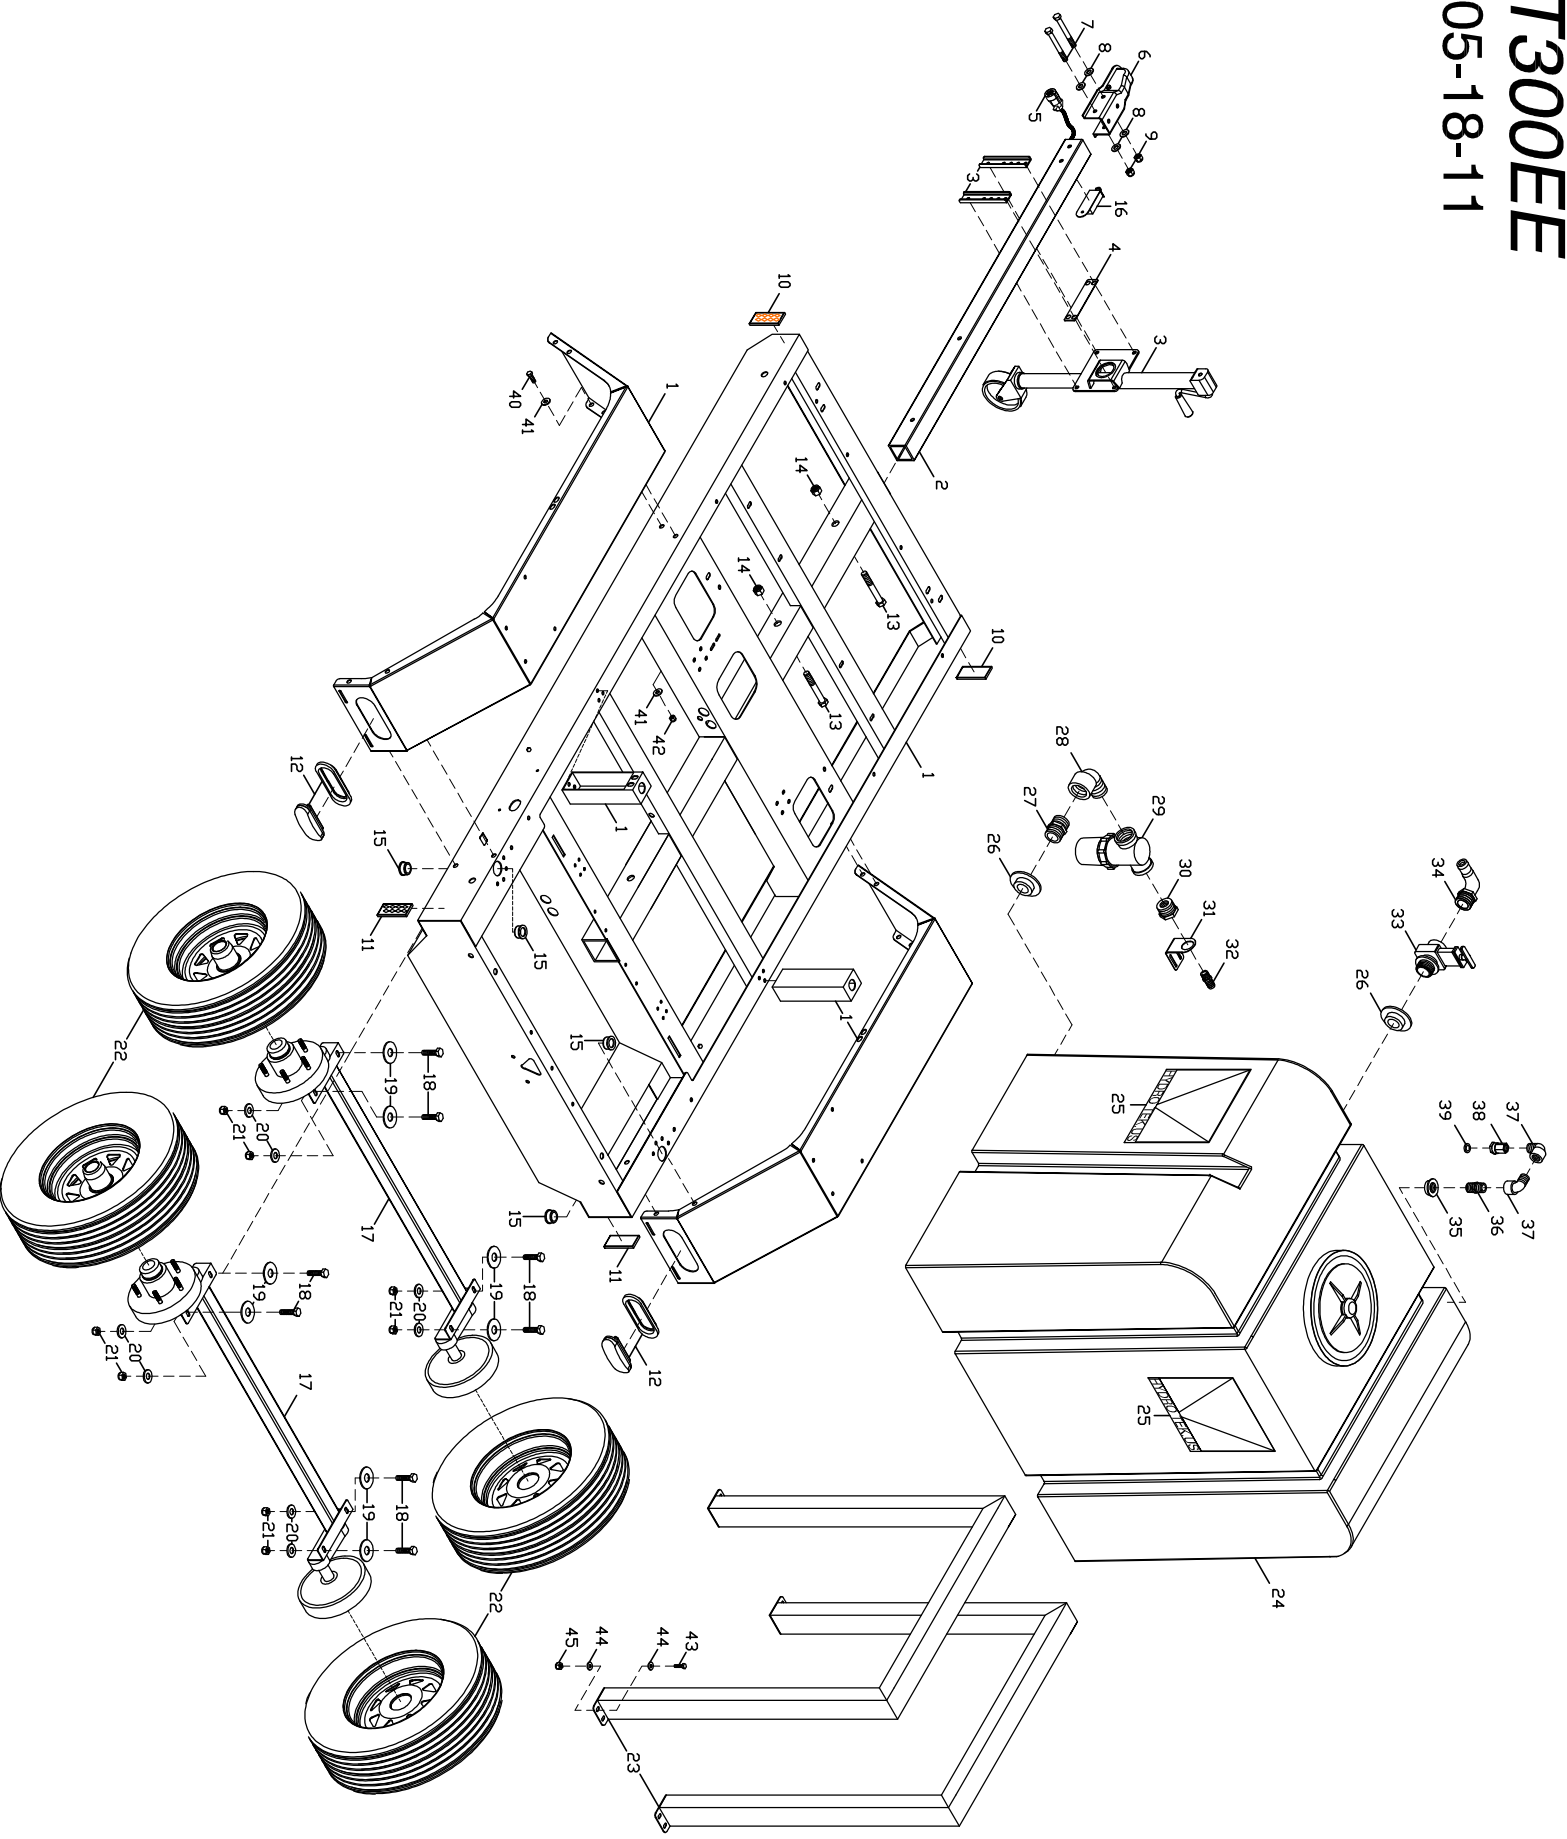

# T300EE

05-18-11

# T300EE PARTS LIST

1	HT030	TRAILER FRAME T300 (WITH FENDERS)	24	WT265	WATER TANK 270 GALLON
2	TH500	TRAILER TONGUE, REMOVABLE 5 ft	25	GLL37	LABEL HT LOGO, CLEAR 11.75" x 11.75"
3	TJ130	SWING UP JACK - BOLT ON - 8in	26	DSW25	SPIN WELD FITTING 1 1/2 FLUSH
4	HTJ00	SHIM- TRAILER JACK 1.75x 6.50	27	D2150	NIPPLE 1 1/2 POLY
5	TLRP8	7 WAY MOLDED TRAILER CORD 8'	28	D5614	STREET ELBOW 1.5 POLY
6	TC235	COUPLER 2 x 3 5000# 2in BALL	29	VF150	FILTER 1 1/2" T TYPE 180 MICRO
7	FB868	BOLT 1/2 x 4 1/2 PLATED #5	30	D1615	BUSHING, REDUCING 1 1/2 x 3/4
8	FWC08	WASHER SAE 1/2 PLATED	31	HS061	TRAILER VALVE/STRAINER SUPPORT
9	FNL08	NUT LOCK 1/2-13 PLATED	32	D8120	HOSE BARB 3/4 BRASS
10	TLR83	REFLECTOR; AMBER	33	VVB10	GATE VALVE 1 1/2 PVC
11	TLR84	REFLECTOR; RED	34	D5621	1.5 MT x 1.25 HOSE BARB POLY 90
12	TL500	TAIL LIGHT OVAL STOP/TURN	35	DSW20	SPIN WELD FITTING 3/4 FPT FLUSH
13	FB881	BOLT 5/8 - 11 x 4 1/2 GRADE 5	36	D2120	NIPPLE 3/4 POLY
14	FNR09	NUT 5/8 - 11 LOCKING	37	D5612	STREET ELL 3/4 POLY
15	HL050	DELTRIN BEARING; HOSE REEL 1 x 1	38	D012F	GARDEN H A 3/4 NPT FEM
16	TLB00	TRAILER BRAKE AWAY SWITCH	39	D0021	SCREEN WASHER GARDEN HOSE ADAPTER
17	TAR38	AXLE; ELECTRIC TORSION 3700#	40	FB616	BOLT 3/8 x 1 PLATED
18	FB915	BOLT; 5/8 x 1 3/4 FINE THREAD	41	FWC06	WASHER CUT 3/8 PLATED
19	FWC17	WASHER 11/16 ID PLATED SAE	42	FNLO6	NUT LOCK 3/8-16 PLATED
20	FWC20	WASHER 11/16 ID - 1 5/16 OD 3/16	43	FB516	BOLT 5/16 x 1 PLATED
21	FNL09	NUT LOCK 5/8 - 18, FINE THREAD PLATED	44	FWC05	WASHER CUT 5/16 PLATED
22	TTA13	TIRE & WHEEL 175-80 13 B 5 LUG	45	FNL05	NUT LOCK 5/16-18 PLATED
23	HTS03	TANK STRAP 265 GALLON (2 REQUIRED) 2 x 3			