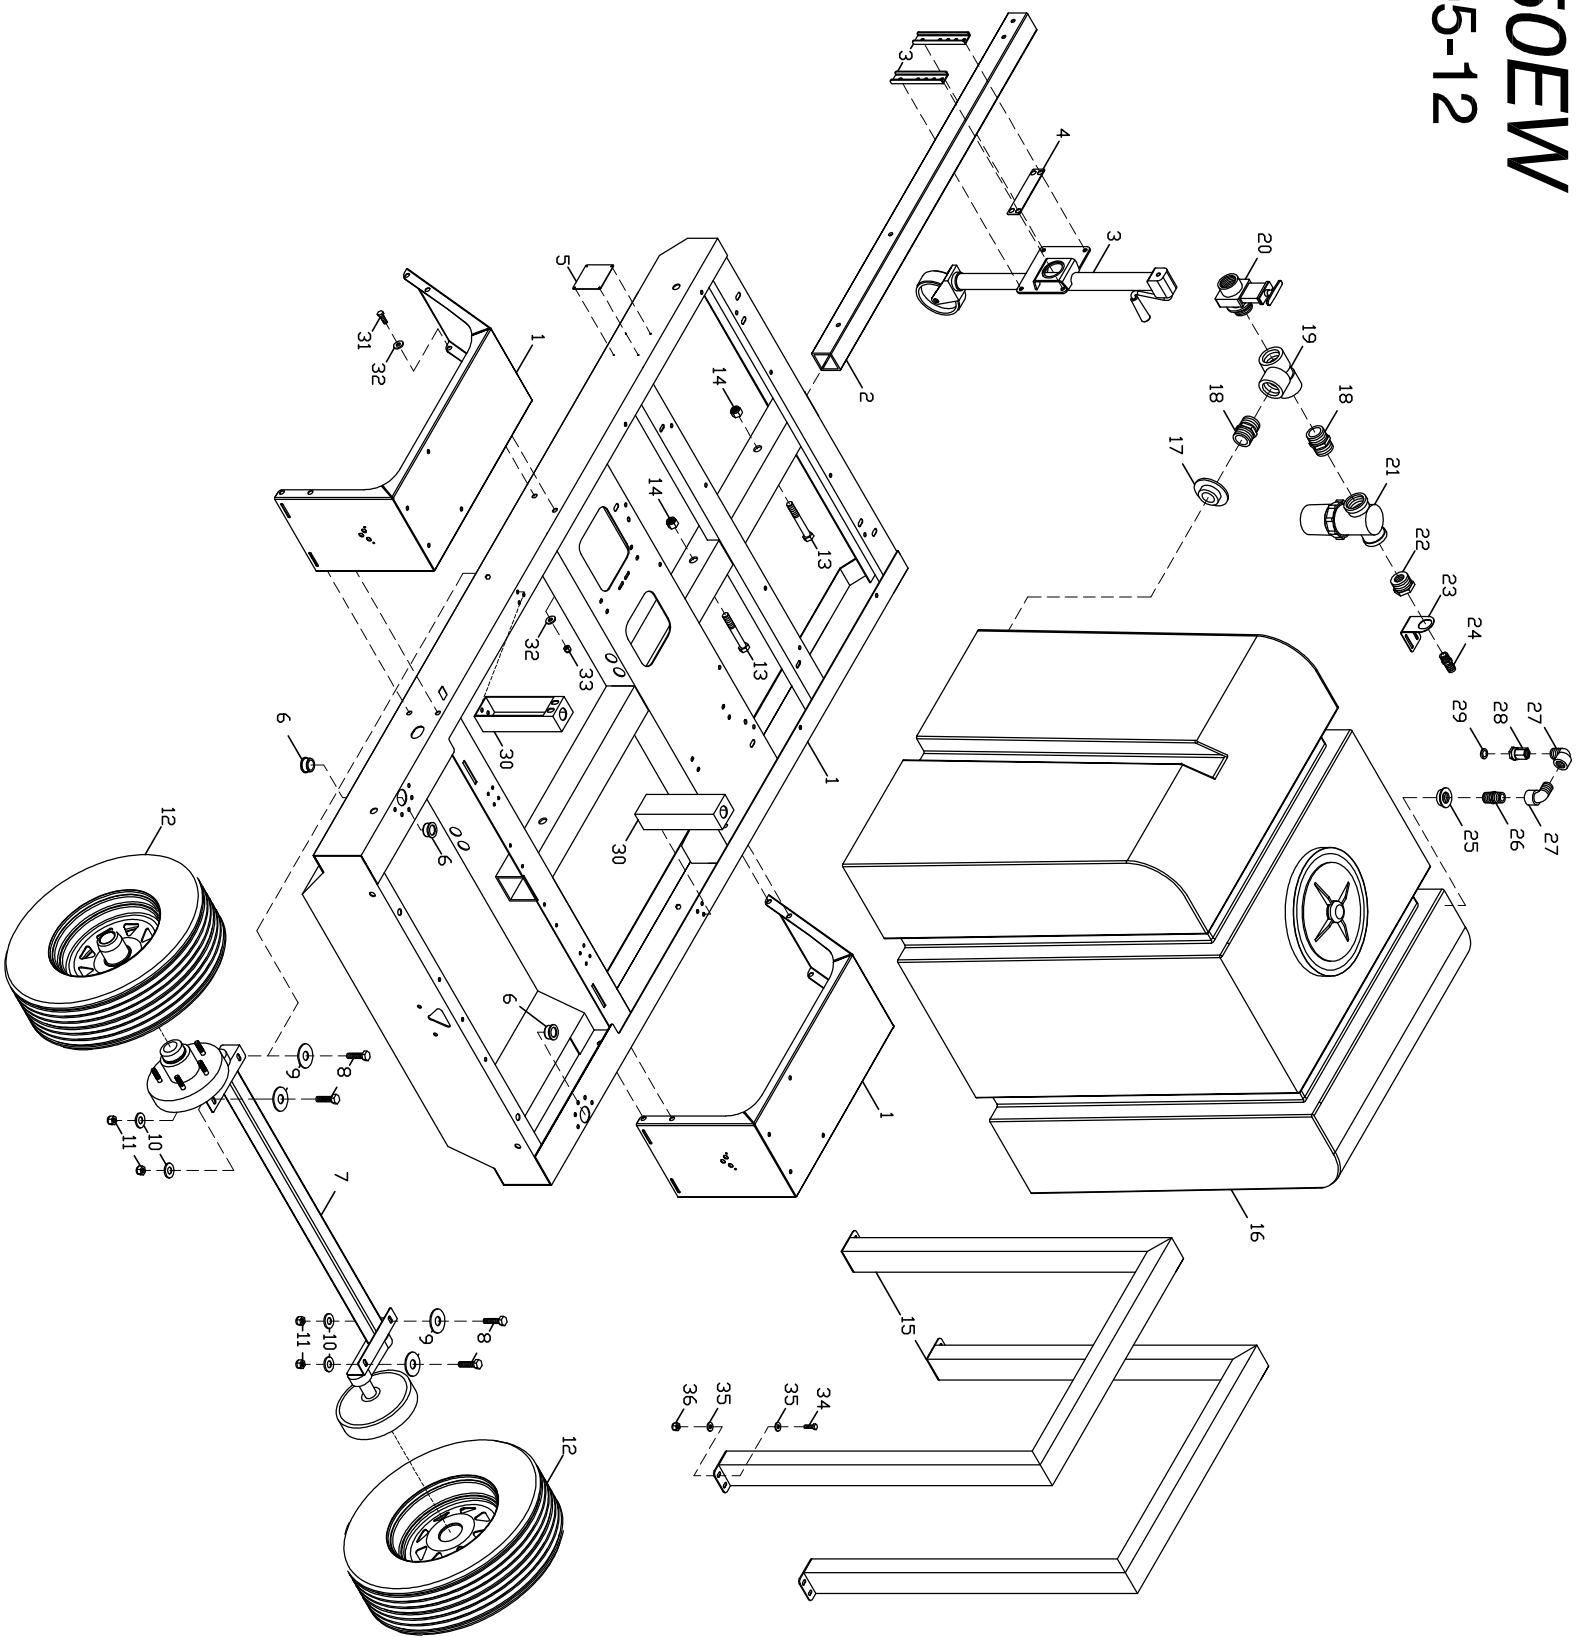

# T250EW

10-05-12

# T250EW PARTS LIST

1	HS066	TRAILER FRAME T200 (WITH FENDERS)	19	DAT15	POLY TEE 1 1/2
2	TH500	TRAILER TONGUE, REMOVABLE 5 ft	20	VVB10	GATE VALVE 1 1/2 PVC
3	TJ130	SWING UP JACK - BOLT ON - 8in	21	VF150	FILTER 1 1/2" T TYPE 180 MICRO
4	HTJ00	SHIM- TRAILER JACK 1.75x 6.50	22	D1615	BUSHING, REDUCING 1 1/2 x 3/4
5	HLT02	I.D. VIN NUMBER (MACHINE IDENTIFICATION PLATE)	23	HS061	TRAILER VALVE/STRAINER SUPPORT
6	HL050	DELTRIN BEARING; HOSE REEL 1 x 1	24	D8120	HOSE BARB 3/4 BRASS
7	TAR38	AXLE; ELECTRIC TORSION 3700#	25	DSW20	SPIN WELD FITTING 3/4 FPT FLUSH
8	FB915	BOLT; 5/8 x 1 3/4 FINE THREAD	26	D2120	NIPPLE 3/4 POLY
9	FWC17	WASHER 11/16 ID PLATED SAE	27	D5612	STREET ELL 3/4 POLY
10	FWC20	WASHER 11/16 ID - 1 5/16 OD 3/16	28	D012F	GARDEN H A 3/4 NPT FEM
11	FNL09	NUT LOCK 5/8 - 18, FINE THREAD PLATED	29	D0021	SCREEN WASHER GARDEN HOSE ADAPTER
12	TTA14	TIRE & WHEEL 205 - 75 - 14 C 5 LUG	30	HT025	TANK SIDE SUPPORT-270 GALLON TANK
13	FB881	BOLT 5/8 - 11 x 4 1/2 GRADE 5	31	FB616	BOLT 3/8 x 1 PLATED
14	FNR09	NUT 5/8 - 11 LOCKING	32	FWC06	WASHER CUT 3/8 PLATED
15	HTS03	TANK STRAP 265 GALLON (2 REQUIRED) 2 x 3	33	FNLO6	NUT LOCK 3/8-16 PLATED
16	WT265	WATER TANK 270 GALLON	34	FB516	BOLT 5/16 x 1 PLATED
17	DSW25	SPIN WELD FITTING 1 1/2 FLUSH	35	FWC05	WASHER CUT 5/16 PLATED
18	D2150	NIPPLE 1 1/2 POLY	36	FNL05	NUT LOCK 5/16-18 PLATED