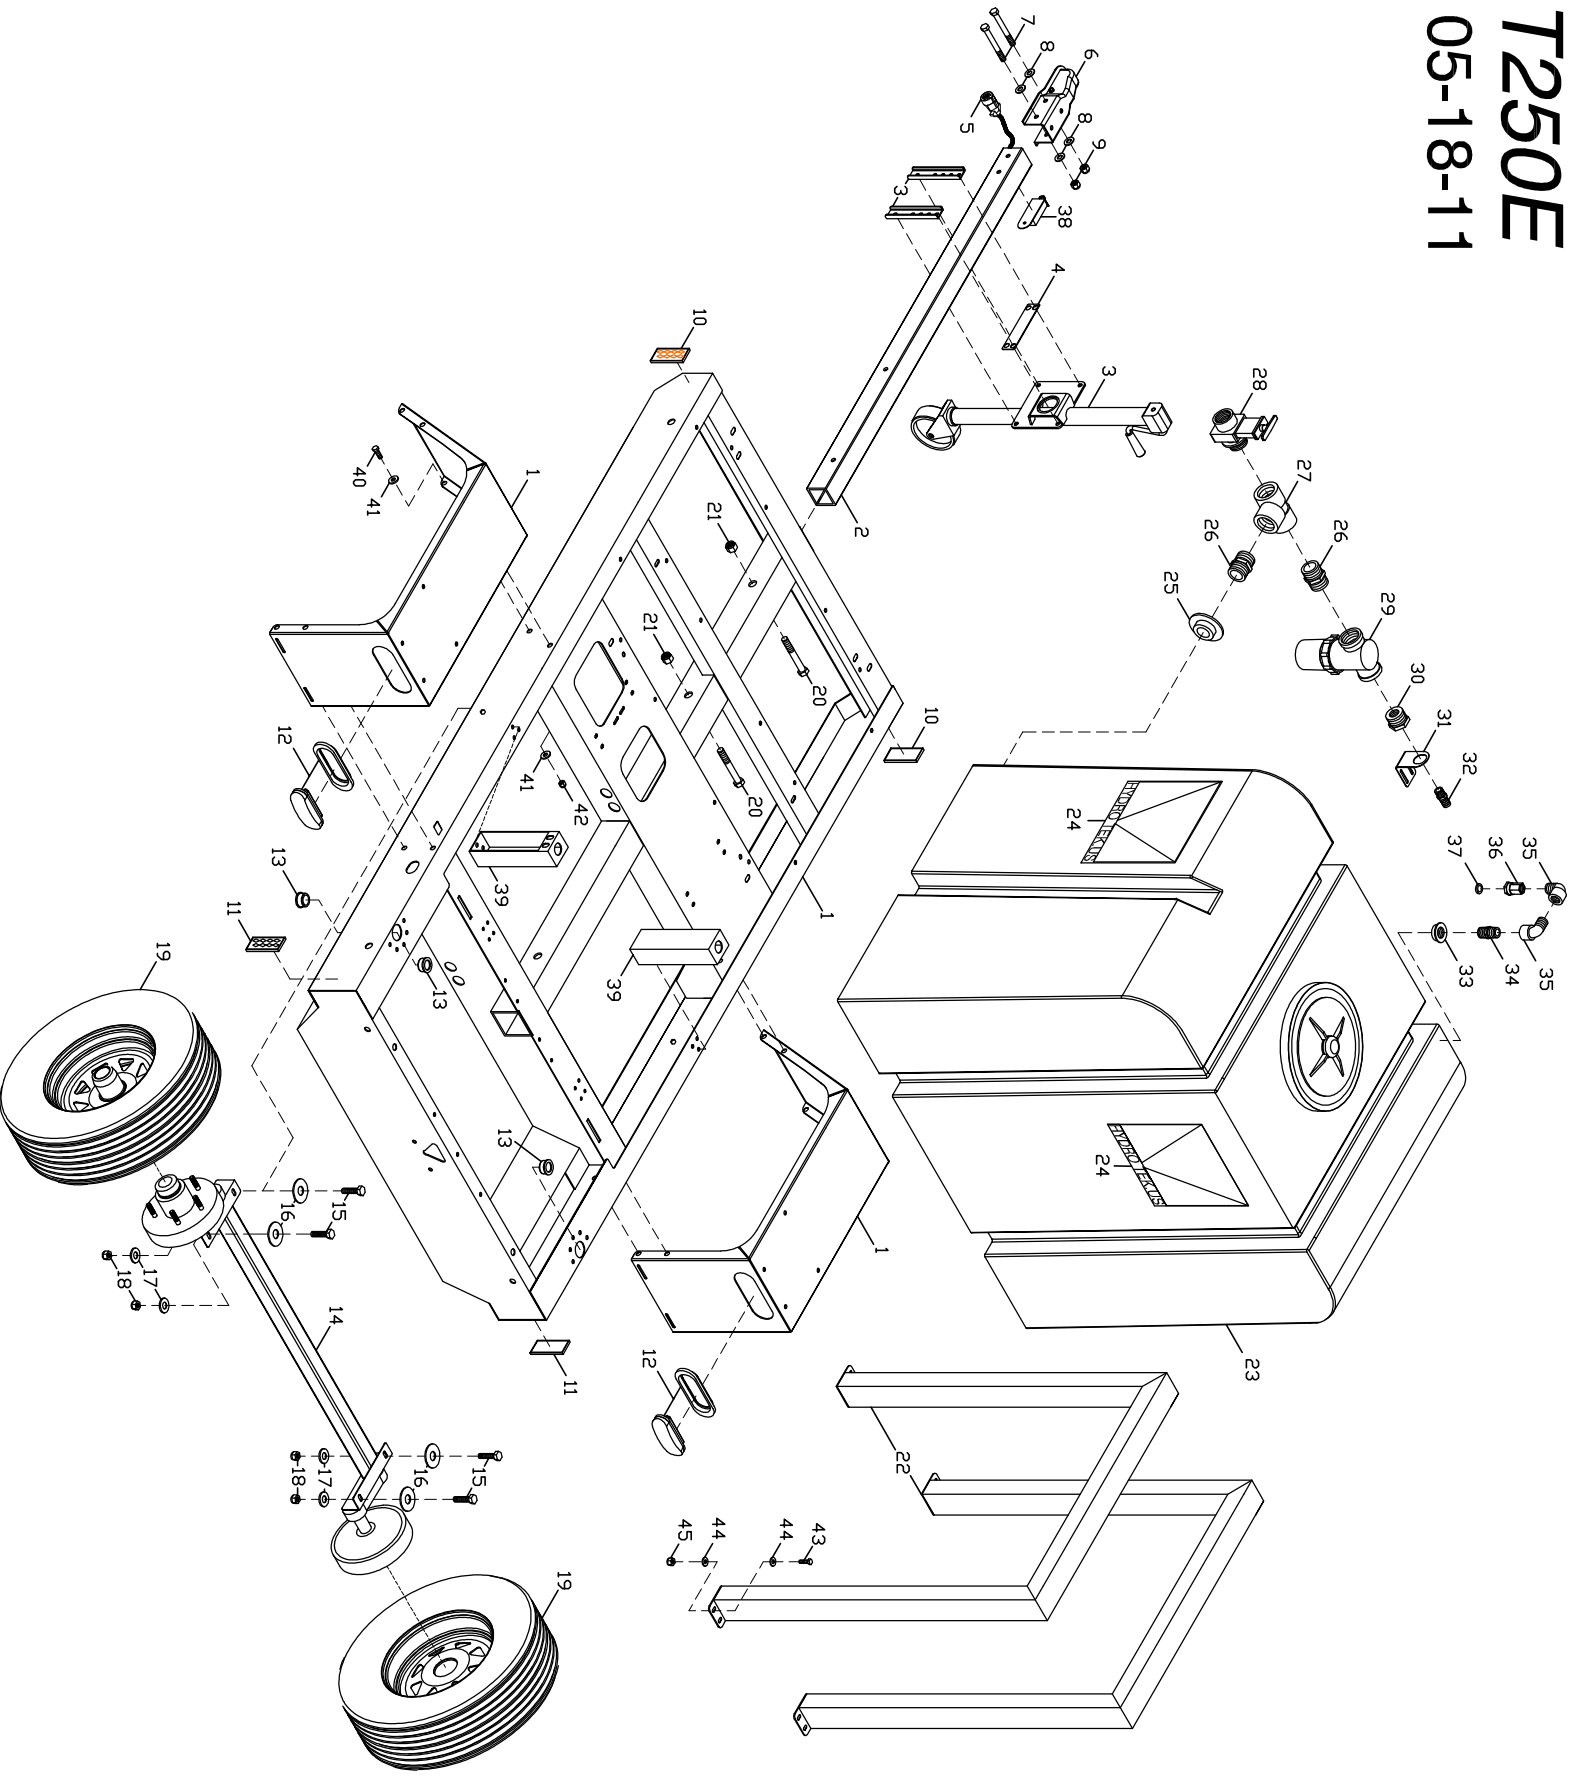

T250E

05-18-11

T250E PARTS LIST

1	HS066	TRAILER FRAME T200 (WITH FENDERS)	24	GLL37	LABEL HT LOGO, CLEAR 11.75" x 11.75"
2	TH500	TRAILER TONGUE, REMOVABLE 5 ft	25	DSW25	SPIN WELD FITTING 1 1/2 FLUSH
3	TJ130	SWING UP JACK - BOLT ON - 8in	26	D2150	NIPPLE 1 1/2 POLY
4	HTJ00	SHIM- TRAILER JACK 1.75x 6.50	27	DAT15	POLY TEE 1 1/2
5	TLRP8	7 WAY MOLDED TRAILER CORD 8'	28	VVB10	GATE VALVE 1 1/2 PVC
6	TC235	COUPLER 2 x 3 5000# 2in BALL	29	VF150	FILTER 1 1/2" T TYPE 180 MICRO
7	FB868	BOLT 1/2 x 4 1/2 PLATED #5	30	D1615	BUSHING, REDUCING 1 1/2 x 3/4
8	FWC08	WASHER SAE 1/2 PLATED	31	HS061	TRAILER VALVE/STRAINER SUPPORT
9	FNL08	NUT LOCK 1/2-13 PLATED	32	D8120	HOSE BARB 3/4 BRASS
10	TLR83	REFLECTOR; AMBER	33	DSW20	SPIN WELD FITTING 3/4 FPT FLUSH
11	TLR84	REFLECTOR; RED	34	D2120	NIPPLE 3/4 POLY
12	TL500	TAIL LIGHT OVAL STOP/TURN	35	D5612	STREET ELL 3/4 POLY
13	HL050	DELTRIN BEARING; HOSE REEL 1 x 1	36	D012F	GARDEN H A 3/4 NPT FEM
14	TAR38	AXLE; ELECTRIC TORSION 3700#	37	D0021	SCREEN WASHER GARDEN HOSE ADAPTER
15	FB915	BOLT; 5/8 x 1 3/4 FINE THREAD	38	TLB00	TRAILER BRAKE AWAY SWITCH
16	FWC17	WASHER 11/16 ID PLATED SAE	39	HT025	TANK SIDE SUPPORT-270 GALLON TANK
17	FWC20	WASHER 11/16 ID - 1 5/16 OD 3/16	40	FB616	BOLT 3/8 x 1 PLATED
18	FNL09	NUT LOCK 5/8 - 18, FINE THREAD PLATED	41	FWC06	WASHER CUT 3/8 PLATED
19	TTA14	TIRE & WHEEL 205 - 75 - 14 C 5 LUG	42	FNLO6	NUT LOCK 3/8-16 PLATED
20	FB881	BOLT 5/8 - 11 x 4 1/2 GRADE 5	43	FB516	BOLT 5/16 x 1 PLATED
21	FNR09	NUT 5/8 - 11 LOCKING	44	FWC05	WASHER CUT 5/16 PLATED
22	HTS03	TANK STRAP 265 GALLON (2 REQUIRED) 2 x 3	45	FNL05	NUT LOCK 5/16-18 PLATED
23	WT265	WATER TANK 270 GALLON			