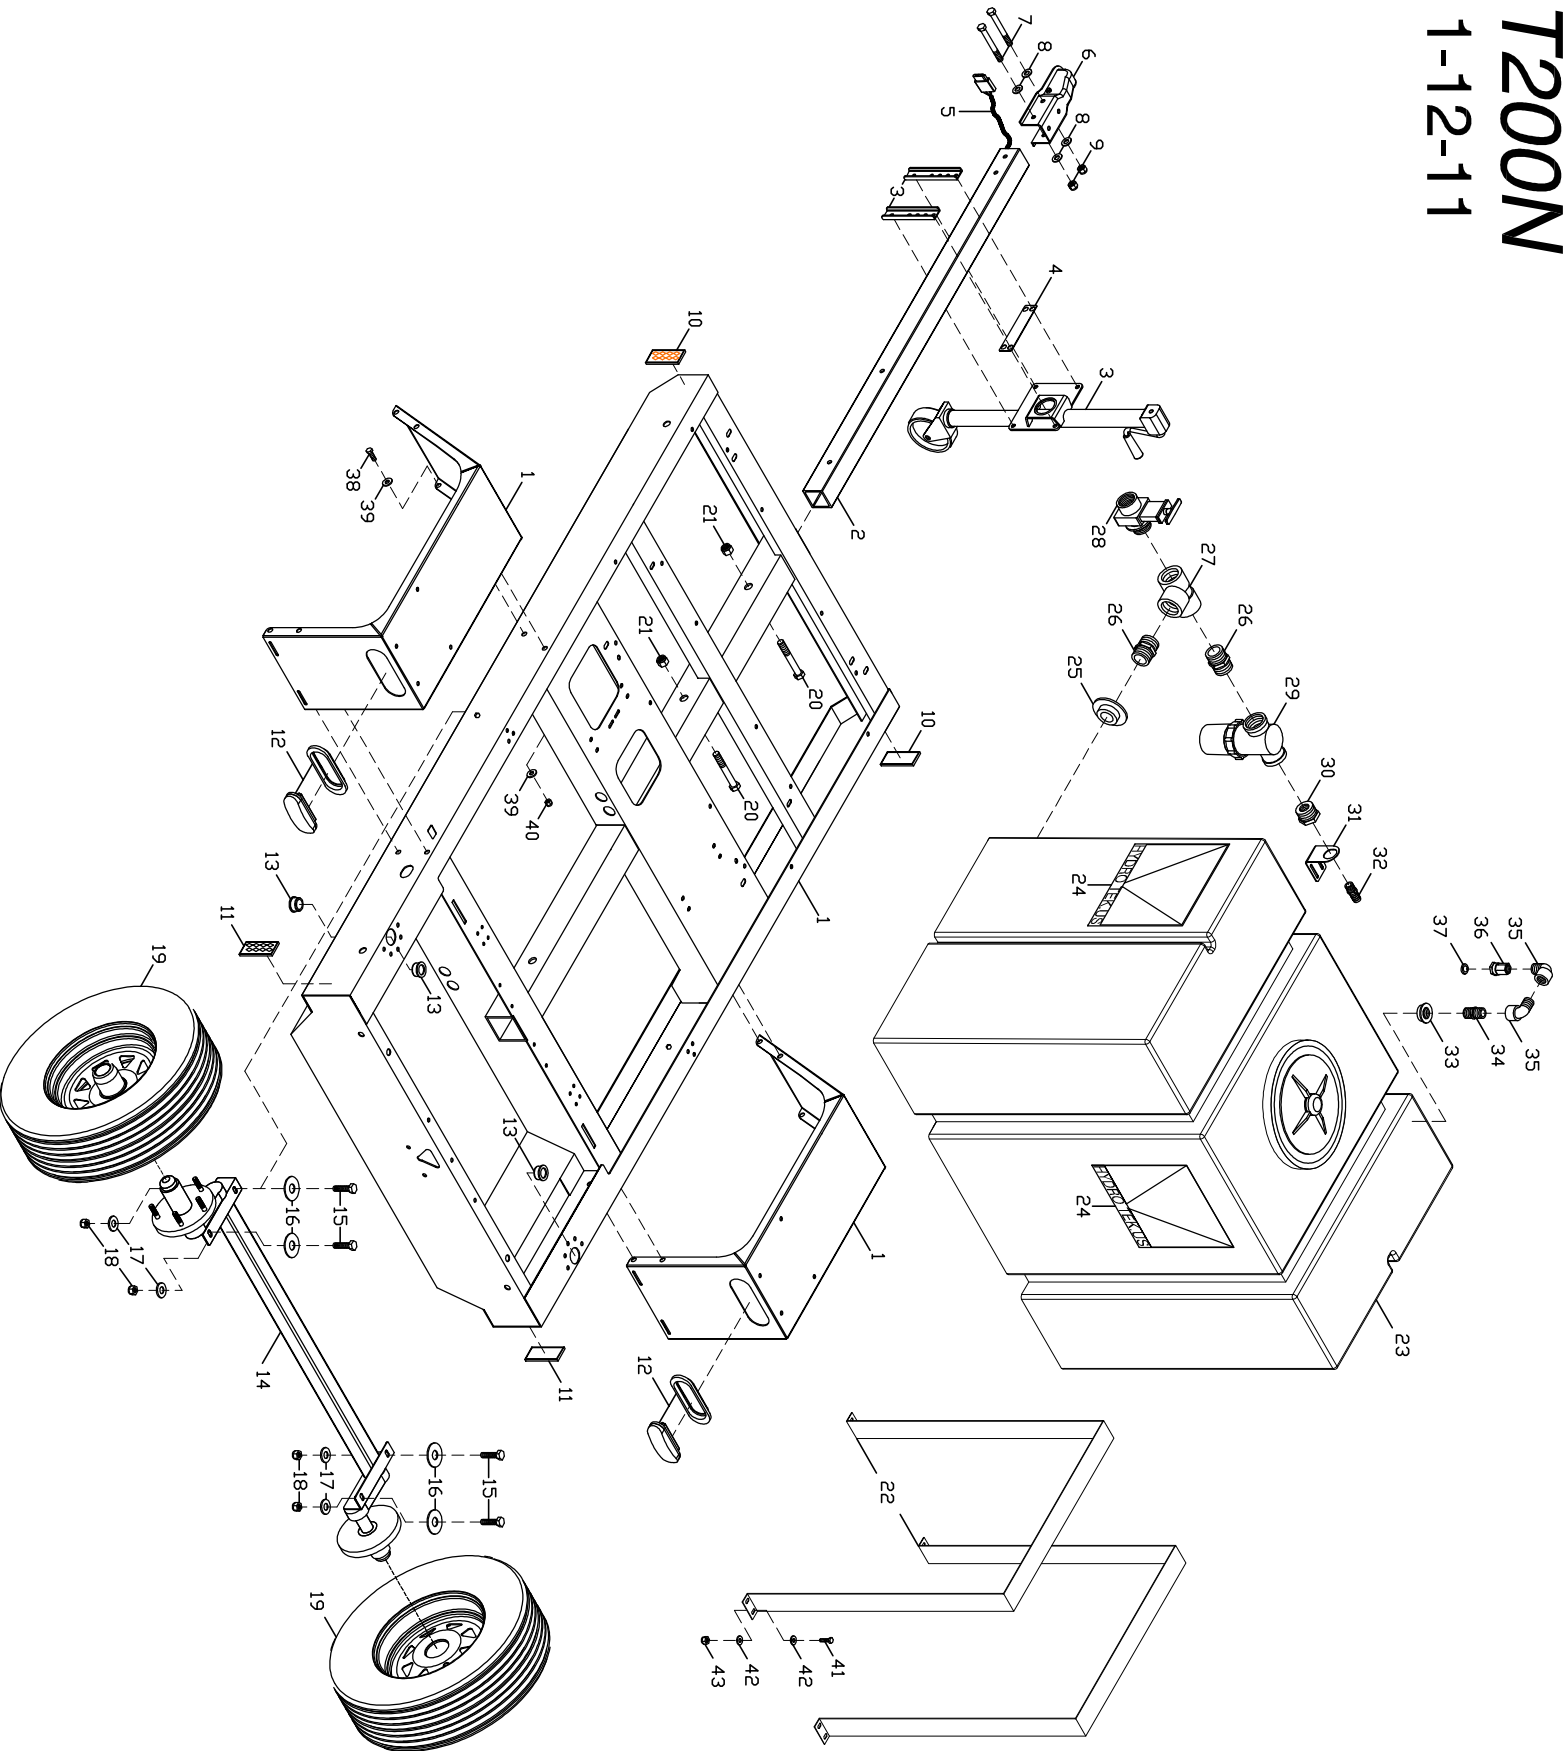

T200N

1-12-11

T200N PARTS LIST

1	HS066	TRAILER FRAME T200 (WITH FENDERS)	23	WT201	WATER TANK 200G (STRAPS NOT INCLUDED)
2	TH500	TRAILER TONGUE, REMOVABLE 5 ft	24	GLL37	LABEL HT LOGO, CLEAR 11.75" x 11.75"
3	TJ130	SWING UP JACK - BOLT ON - 8in	25	DSW25	SPIN WELD FITTING 1 1/2 FLUSH
4	HTJ00	SHIM- TRAILER JACK 1.75x 6.50	26	D2150	NIPPLE 1 1/2 POLY
5	TLW20	WIRE HARNESS 20' 4 LEAD	27	DAT15	POLY TEE 1 1/2
6	TC235	COUPLER 2 x 3 5000# 2in BALL	28	VVB10	GATE VALVE 1 1/2 PVC
7	FB868	BOLT 1/2 x 4 1/2 PLATED #5	29	VF150	FILTER 1 1/2" T TYPE 180 MICRO
8	FWC08	WASHER SAE 1/2 PLATED	30	D1615	BUSHING, REDUCING 1 1/2 x 3/4
9	FNL08	NUT LOCK 1/2-13 PLATED	31	HS061	TRAILER VALVE/STRAINER SUPPORT
10	TLR83	REFLECTOR; AMBER	32	D8120	HOSE BARB 3/4 BRASS
11	TLR84	REFLECTOR; RED	33	DSW20	SPIN WELD FITTING 3/4 FPT FLUSH
12	TL500	TAIL LIGHT OVAL STOP/TURN	34	D2120	NIPPLE 3/4 POLY
13	HL050	DELTRIN BEARING; HOSE REEL 1 x 1	35	D5612	STREET ELL 3/4 POLY
14	TAR37	AXLE; IDLER TORSION 3700#	36	D012F	GARDEN H A 3/4 NPT FEM
15	FB915	BOLT; 5/8 x 1 3/4 FINE THREAD	37	D0021	SCREEN WASHER GARDEN HOSE ADAPTER
16	FWC17	WASHER 11/16 ID PLATED SAE	38	FB616	BOLT 3/8 x 1 PLATED
17	FWC20	WASHER 11/16 ID - 1 5/16 OD 3/16	39	FWC06	WASHER CUT 3/8 PLATED
18	FNL09	NUT LOCK 5/8 - 18, FINE THREAD PLATED	40	FNLO6	NUT LOCK 3/8-16 PLATED
19	TTA14	TIRE & WHEEL 205 - 75 - 14 C 5 LUG	41	FB516	BOLT 5/16 x 1 PLATED
20	FB881	BOLT 5/8 - 11 x 4 1/2 GRADE 5	42	FWC05	WASHER CUT 5/16 PLATED
21	FNR09	NUT 5/8 - 11 LOCKING	43	FNL05	NUT LOCK 5/16-18 PLATED
22	HCS20	STRAP STNLS STEEL FOR 200G TANK			