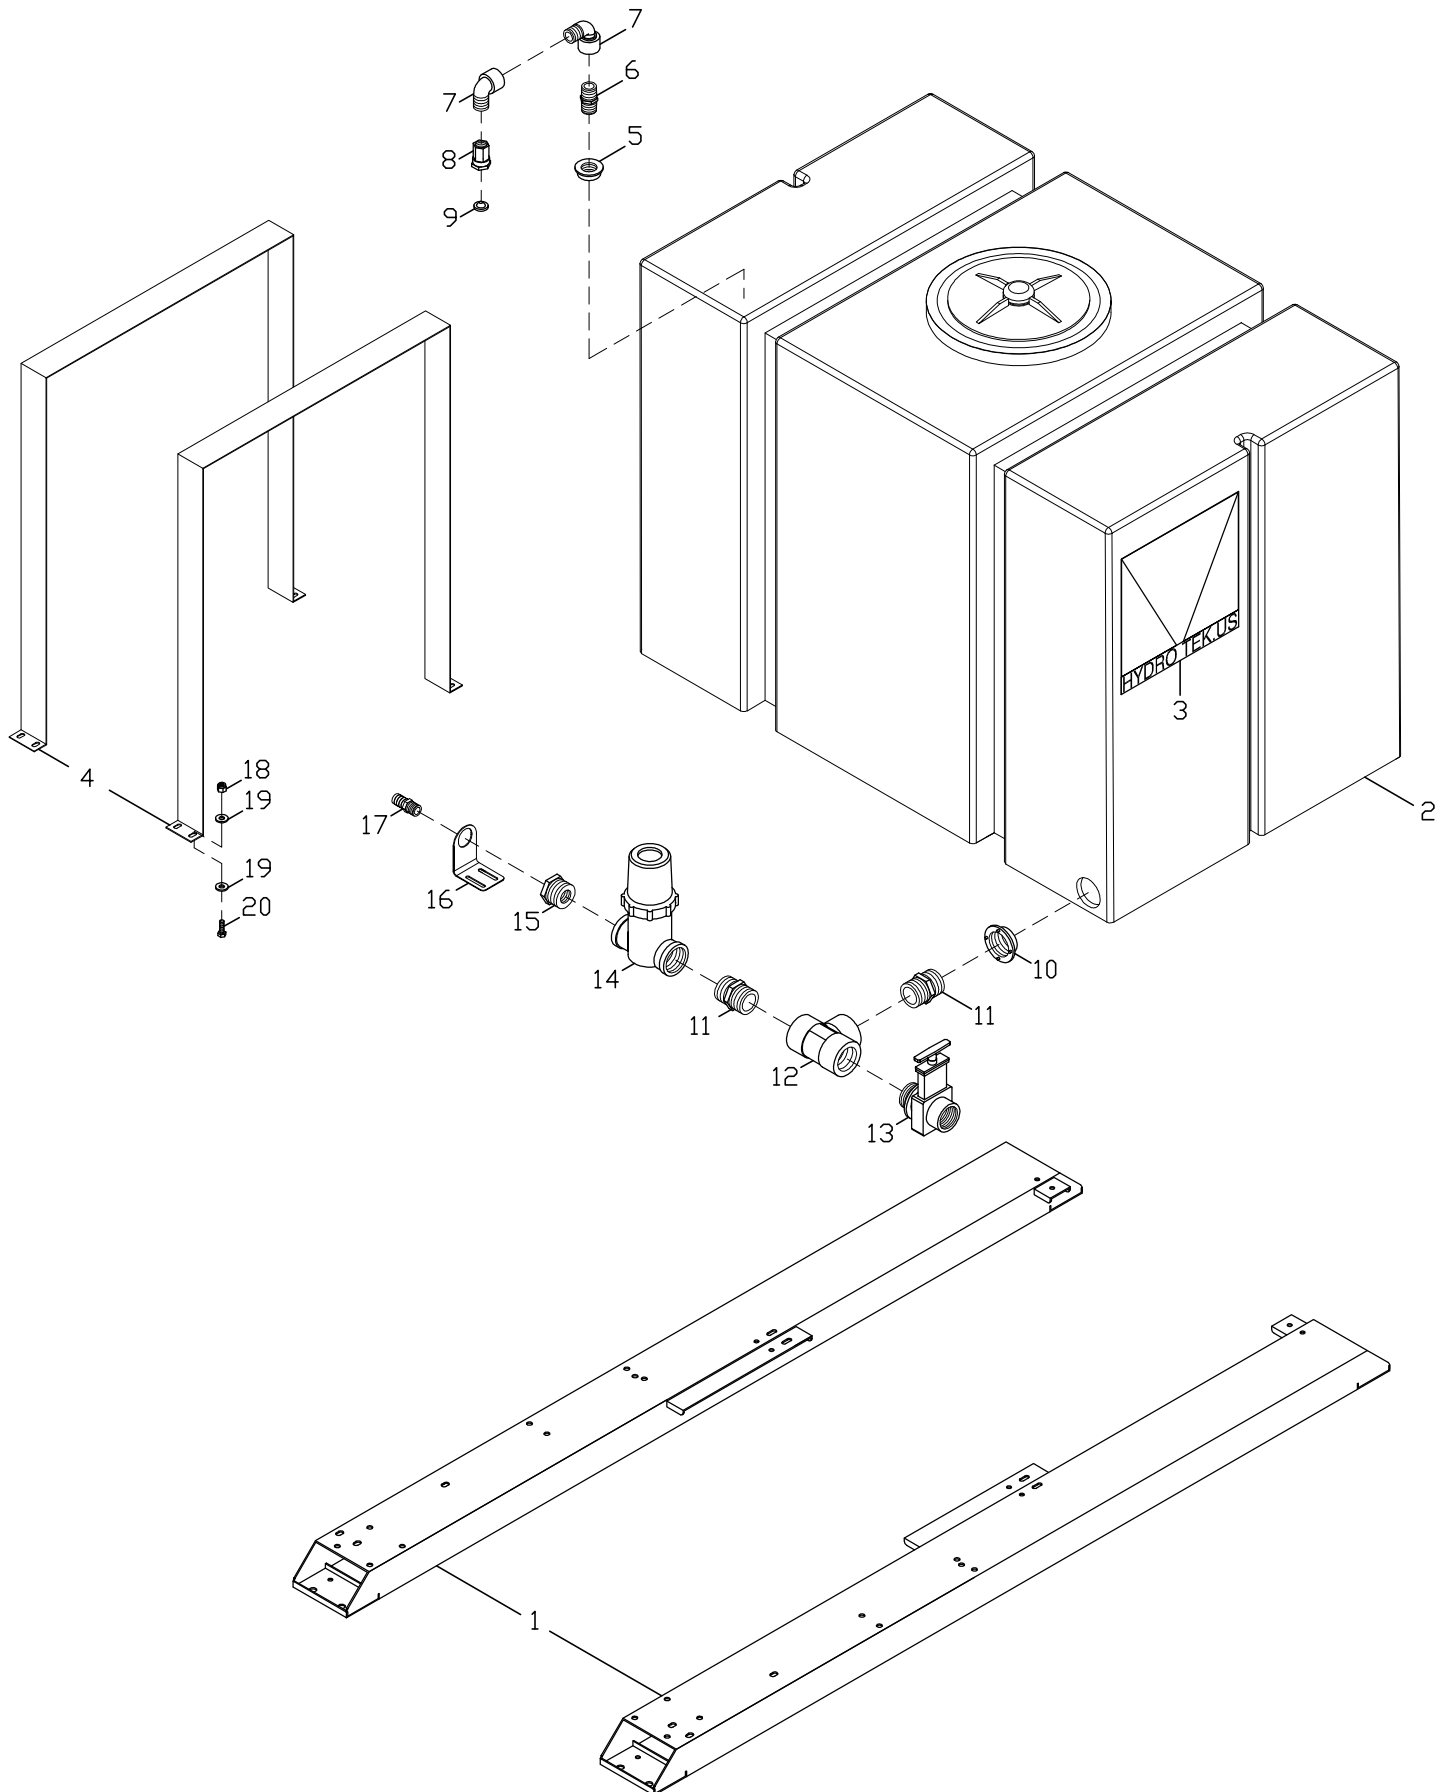

T185T

1-18-11

T185T PARTS LIST 1/18/11

1	HT075	FRAME ASSEMBLY TANKS A LOT SKID
2	WT201	WATER TANK 200G (STRAPS NOT INCLUDED)
3	GLL37	LABEL HT LOGO, CLEAR, 11.75" x 11.75"
4	HCS20	STRAPS STAINLESS STEEL FOR 200G TANK
5	DSW20	SPIN WELD FITTING 3/4 FPT FLUSH
6	D2120	NIPPLE 3/4 POLY
7	D5612	STREET ELL 3/4 POLY
8	D012F	GARDEN HOSE ADAPTER 3/4 NPT FEMALE
9	D0021	SCREEN WASHER GARDEN HOSE ADAPTER
10	DSW25	SPIN WELD FITTING 1 1/2 FLUSH
11	D2150	NIPPLE 1 1/2 POLY
12	DAT15	POLY TEE 1 1/2
13	VVB10	GATE VALVE 1 1/2 PVC
14	VF150	FILTER 1 1/2" T TYPE 180 MICRON
15	D1615	BUSHING, REDUCING 1 1/2 x 3/4
16	HS061	TRAILER VALVE/ STRAINER SUPPORT
17	D8120	HOSE BARB 3/4 BRASS
18	FB516	BOLT 5/16 x 1 PLATED
19	FWC05	WASHER CUT 5/16" PLATED
20	FNL05	NUT LOCK 5/16-18 PLATED