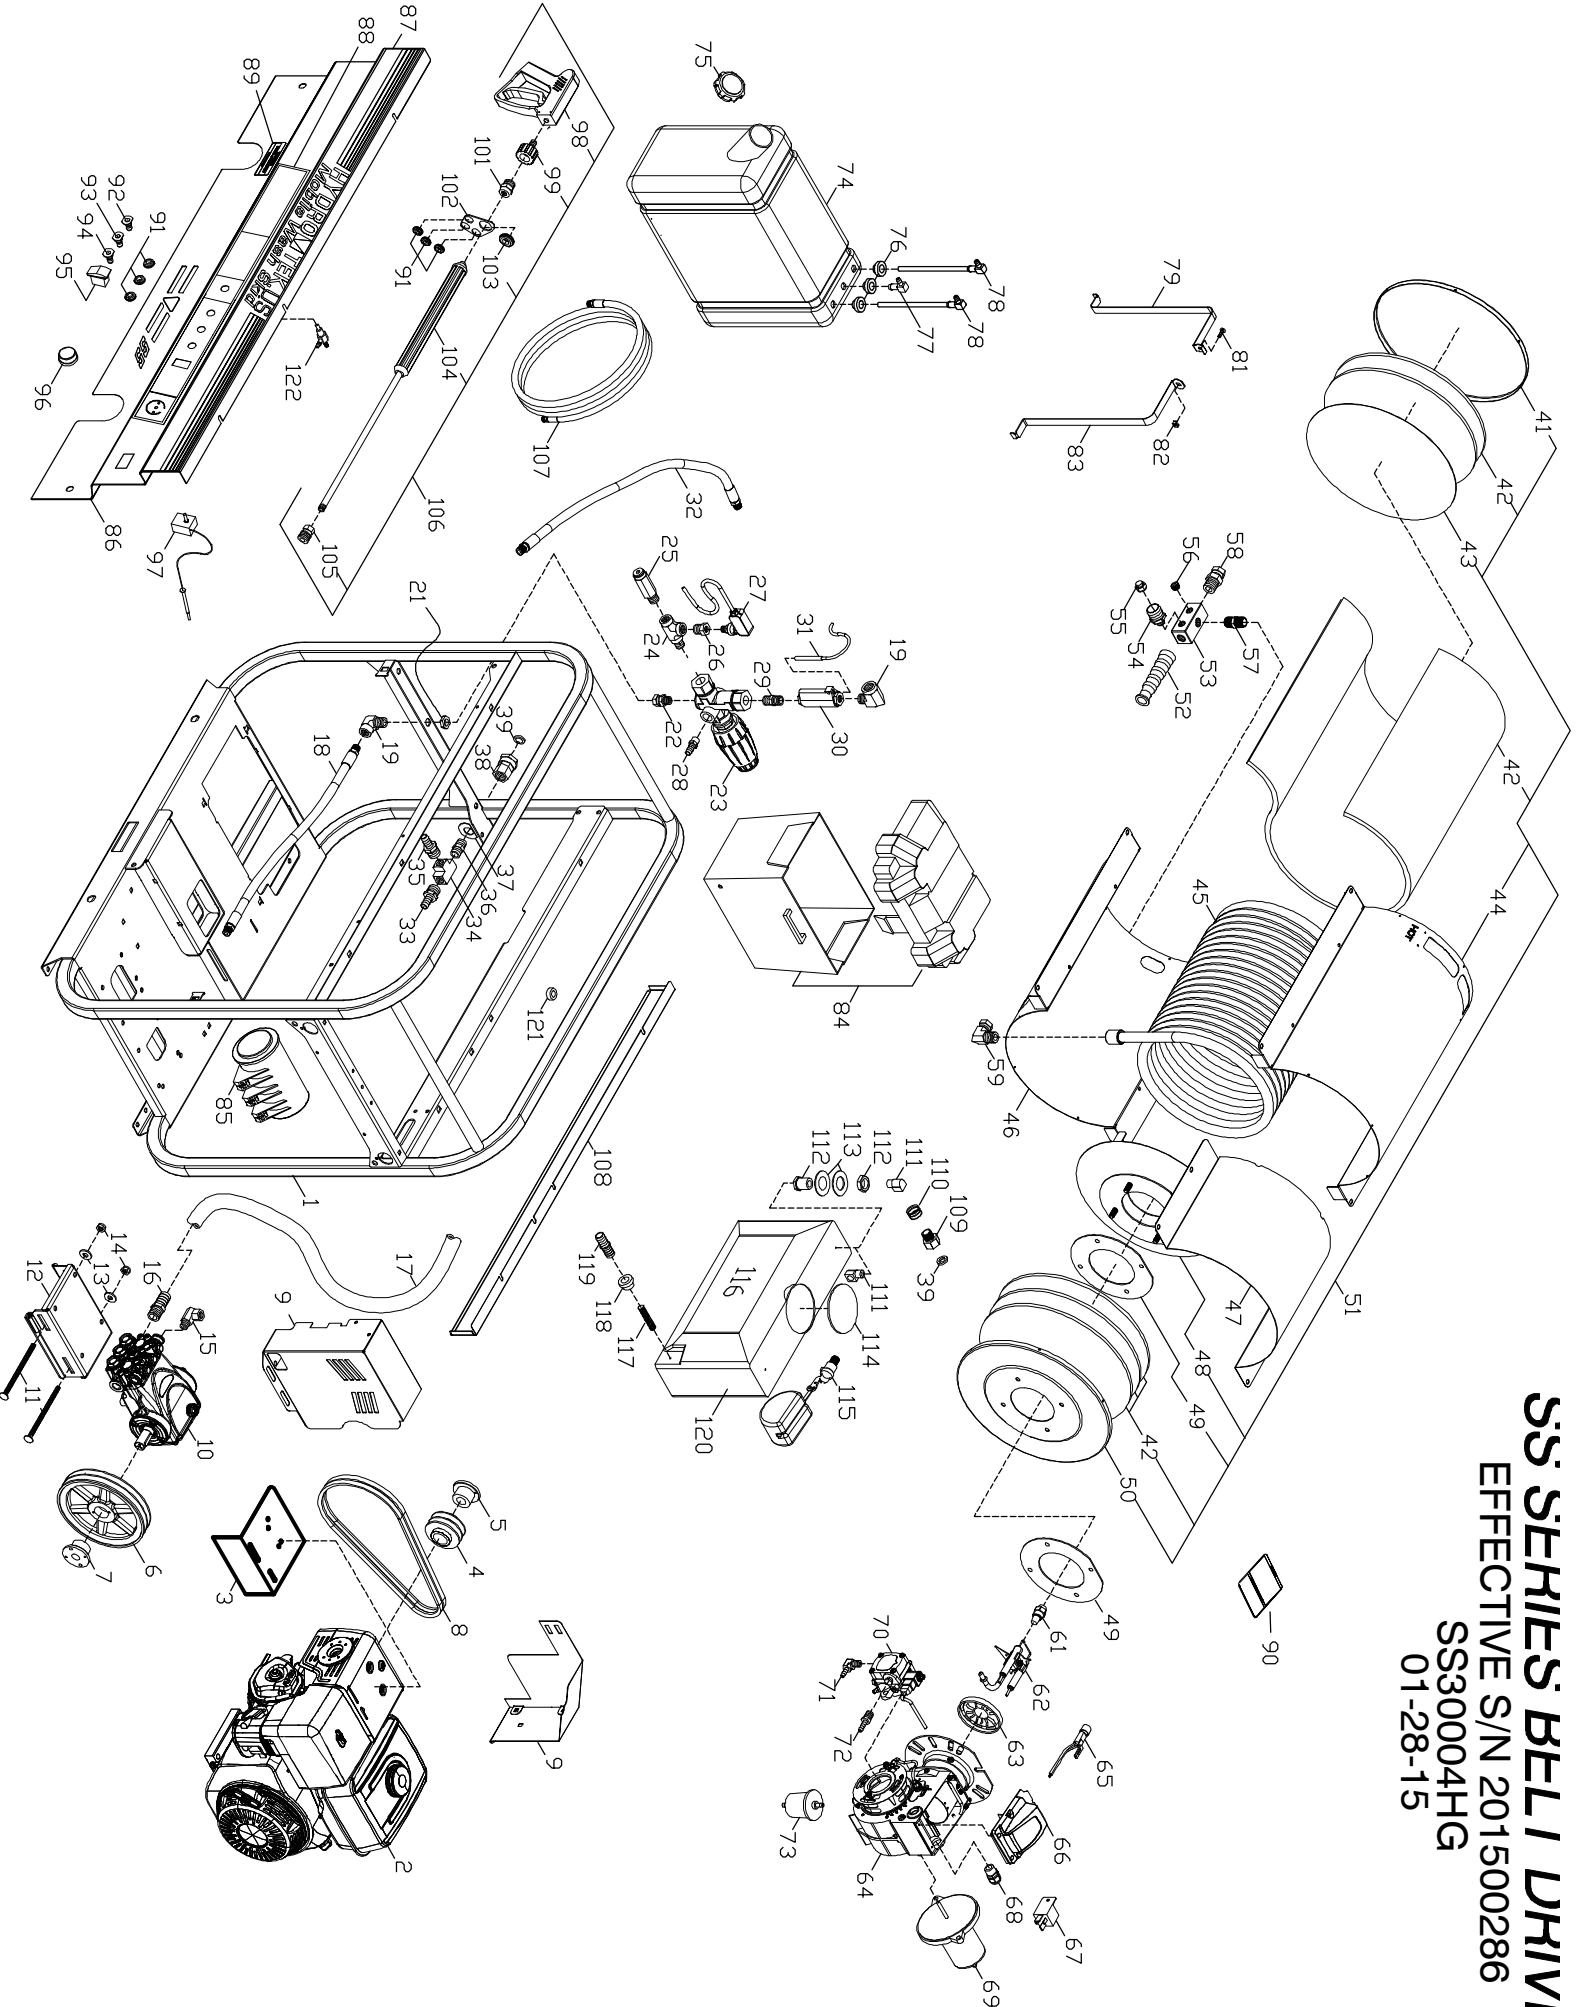

SS30004HG PARTS LIST

S/N 201500286

28-Jan-15

1	HSS00	FRAME STACKABLE B/D SS ASM	45	BC144	COIL 4 SPIRAL 1 PASS 13.00 OD	89	GLL20	LABEL, DIESEL FUEL ONLY
2	MH135	ENGINE 389CC HONDA E/S 10 AMP	46	B0321	COIL WRAP BOTTOM 2014 BC316	90	GLL30	MAINTENANCE LABEL 4 x 4 SC,SS,SM
3	HSS17	SS EXHAUST/ FUEL TANK SHIELD 13	47	B0323	BURNER RAIN GUARD 2014 BC316	91	HLB09	GROMET NOZLE HOLDER
4	KU034	SHEAVE 2BK34H	48	BD024	INSULATION DISC RETAINER ASSEMBLY	92	NQ402	NOZZLE / QDC 04 x 15
5	KSH16	BUSHING H1	49	BM035	BECKETT GASKET / UNIVERSAL	93	NQ404	NOZZLE / QDC 04 x 40
6	KU080	SHEAVE 2BK80H	50	B0304	COIL HEAD 4.1 in ID x 14.47 BURNER END	94	NQ303	NOZZLE / QDC 03 x 25
7	KSH19	BUSHING H24MM	51	BC316	COIL ASM 1 PASS 4 SPIRAL SCH80	95	EC405	ROCKER SWITCH CLR 12V 20A DPST
8	KSB29	BELT BX29	52	ECH75	HEAVY DUTY BEND RESTRICTOR -B	96	ECH70	KNOB; BLUE .25id X 1.5od
9	HSS90	BELT GUARD 2 PC SMALL HONDA	53	HHA10	BLOCK 1.50 x 1.50 x 3.50	97	ECH50	THERMOSTAT, 60-250 1 GP PART=25-250 QTY
10	PG422	PUMP 4.2@2900 24MM SHAFT	54	UPB05	ADAPTER FITTING-BURST DISC	98	VG200	TRIGGER GUN, INSULATED 4000psi
11	FB886	CARRIAGE BOLT- 3/8-16 6.50 LONG	55	UPB80	BURST DISC 8000psi TORQUE 32-4	99	DQ74T	M22 TWIST COUPLER 1/4" MALE
12	HCS12	CPS PUMP RAIL SLIDE TALL	56	D1061	PLUG 3/8 STEEL HEX HEAD FLUSH	100		
13	FWC06	WASHER CUT 3/8 PLATED	57	DB508	NIPPLE 1/2" STEEL	101	DQ74F	TWIST COUPLER 1/4" PLUG FEM-SUT
14	FNL06	NUT LOCK 3/8-16 PLATED	58	DE568	SWIVEL 3/8F x 1/2M STEEL	102	HNZ05	NOZZLE HOLDER (FOR WAND)
15	DE866	SWIVEL 3/8F x 3/8M 90	59	DE869	SWIVEL 3/8FS x 1/2M STEEL 90 DEG	103	HLB30	GROMET; WAND 1"
16	D8128	HOSE BARB 3/4H x 1/2P BRASS	60			104	VW045	WAND 1/4" x 48" MOLDED GRIP
17	DHB75	HOSE, 3/4 CLEAR BRAIDED W/SPRING	61	BZ175	FUEL NOZZLE 1.75 80B	105	DQ04S	COUPLER 1/4 SOCK FEM
18	DH026	HOSE 3/8 x 30in 5000psi NO WIP	62	BME10	BURNER ELECTRODE, BECKETT - PAIR	106	AVGH3	WAND ASM 48" MOLDED GRIP W/NOZ HOLD
19	DC568	STREET ELL 3/8 STEEL	63	BU016	FLAME HEAD F-16, SM	107	DH050	HOSE 3/8 x 50' 3000 PSI
20			64	BU013	BURNER, BECKETT 12V W/SUPPORTED FLNG	108	HSS80	SS FUEL LINE GUARD 2014
21	D7061	HEX NUT 3/8 BRASS-REMOTE UNLOADER	65	BMC20	CAD EYE CELL FOR BURNER CONTROL			OPTIONAL ACCESSORIES
22	DE566	SWIVEL 3/8 STEEL	66	BMT12	IGNITOR 12V POWERLIGHT W/ MINTING BRCKT	109	D006M	GARDEN H A 3/8 NPT MALE
23	UU323	UNLOADER 4350 PSI 8GPM AR	67	ECC05	RELAY, BURNER, 12V 70 AMP	110	D0010	SPRING GARDEN H A
24	D6612	STREET TEE 3/8 STEEL	68	EWC08	STRAIN RELIEF 1/2 HEYCO (3/8)	111	D5566	STREET ELL 3/8 BRASS
25	UP137	PRESSURE RELIEF 3700 PSI	69	BM514	BURNER MOTOR 12V BECKETT	112	D7520	PANEL FITTING 3/4 BRASS
26	DA064	BUSHING 3/8 x 1/4 STEEL	70	BPA15	FUEL PUMP W/SOLENOID	113	FW701	FLOAT TANK WASHER 1.75od 14 GA STNLS.
27	VS030	PRESSURE SWITCH 4000 1/4" PR16	71	D8040	BARB, HOSE 1/4 90 ELBOW	114	HH400	FLOAT TANK COVER HINGED
28	D8068	HOSE BARB 1/2H x 3/8P BRASS	72	D8044	BARB, HOSE 1/4 BRASS	115	VVF08	FLOAT VALVE 3/8 BRASS
29	DB506	NIPPLE 3/8 STEEL	73	BF015	FUEL FILTER INLINE	116	VF050	STRAINER TUBE FOR FLT TK 50 MESH
30	VS005	FLOW SWITCH 8 @ 4200 ST5	74	WT08N	FUEL TANK 8 GAL. BLACK NYLENE	117	DFF10	WATER TANK BUSHING 5/8
31	VS003	REED SWITCH	75	WT08G	GAS CAP NONVENTED RATCHET CARB APP	118	D1010	SPLICER 5/8 BRASS
32	DH032	HOSE 3/8 x 30in 4000psi NO WHIP	76	DFF04	FUEL TANK BUSHING 1/4	119	WT040	TANK, FLOAT 4 GAL HD LINEAR (NO HOLES)
33	D8128	HOSE BARB 3/4H x 1/2P BRASS	77	DFE04	FUEL TANK ELL 1/4"	120	WT046	FLOAT TANK ASM W/VALVE/FILTER
34	D6088	TEE 1/2" BRASS	78	DF599	FUEL TANK ADAPTER w/PLASTIC TUBE	121	FS107	SPACER ALUMINUM FOR 3/8 BOLT
35	D8088	HOSE BARB 1/2" BRASS	79	HFC09	TANK STRAP # 9 - 16 GA STNLS (2 REQUIRED)	122	VVC10	CHEMICAL MET VALVE MV-100 MOD
36	D2088	NIPPLE 1/2" BRASS	80					SERVICE PARTS NOT SHOWN
37	HHN61	LARGE FLT TANK WASHER 14 GA.	81	FB418	BOLT 1/4 x 1 3/4 PHIL HD SS		MH232	ENGINE OIL FILTER
38	D008F	GARDEN HA 1/2 NPT FEM	82	FNS04	1/4 - 20 SQUARE SPEED NUT		K269	VALVE KIT-PUMP (1) REQUIRED
39	D0021	FILTER SCREEN WASHER FOR GAUGE	83	HFC08	TANK STRAP #8 - 16 GA STNLS(2 REQUIRED)		K271	PISTON OIL SEAL KIT-PUMP (1) REQUIRED
40			84	HB150	SNAP ON BATTERY BOX ASSEMBLY		K274	SEAL KIT-PUMP (1) REQUIRED
41	B0303	COIL CAP OUTLET 14.5IN BC300 2012	85	MC100	CARBON CANISTER GAS ENGINE		K277	SEAL KIT W/ BRASS (3) REQUIRED
42	BN053	INSUL BLKT 50sq' 1/2 x 24 8# 25'	86	HSS03	SS PROLINE PANEL NO RADIUS		58040209	PISTON - PUMP (3) REQUIRED
43	BN327	INSUL DISC RETAINER 14.0 DIA	87	GLL79	LABEL, HYDRO TEK 47.375 x 3			
44	B0322	COIL WRAP TOP 2014 BC316	88	GLL23	LABEL, SS PRO BURNER CNTL 24.75			