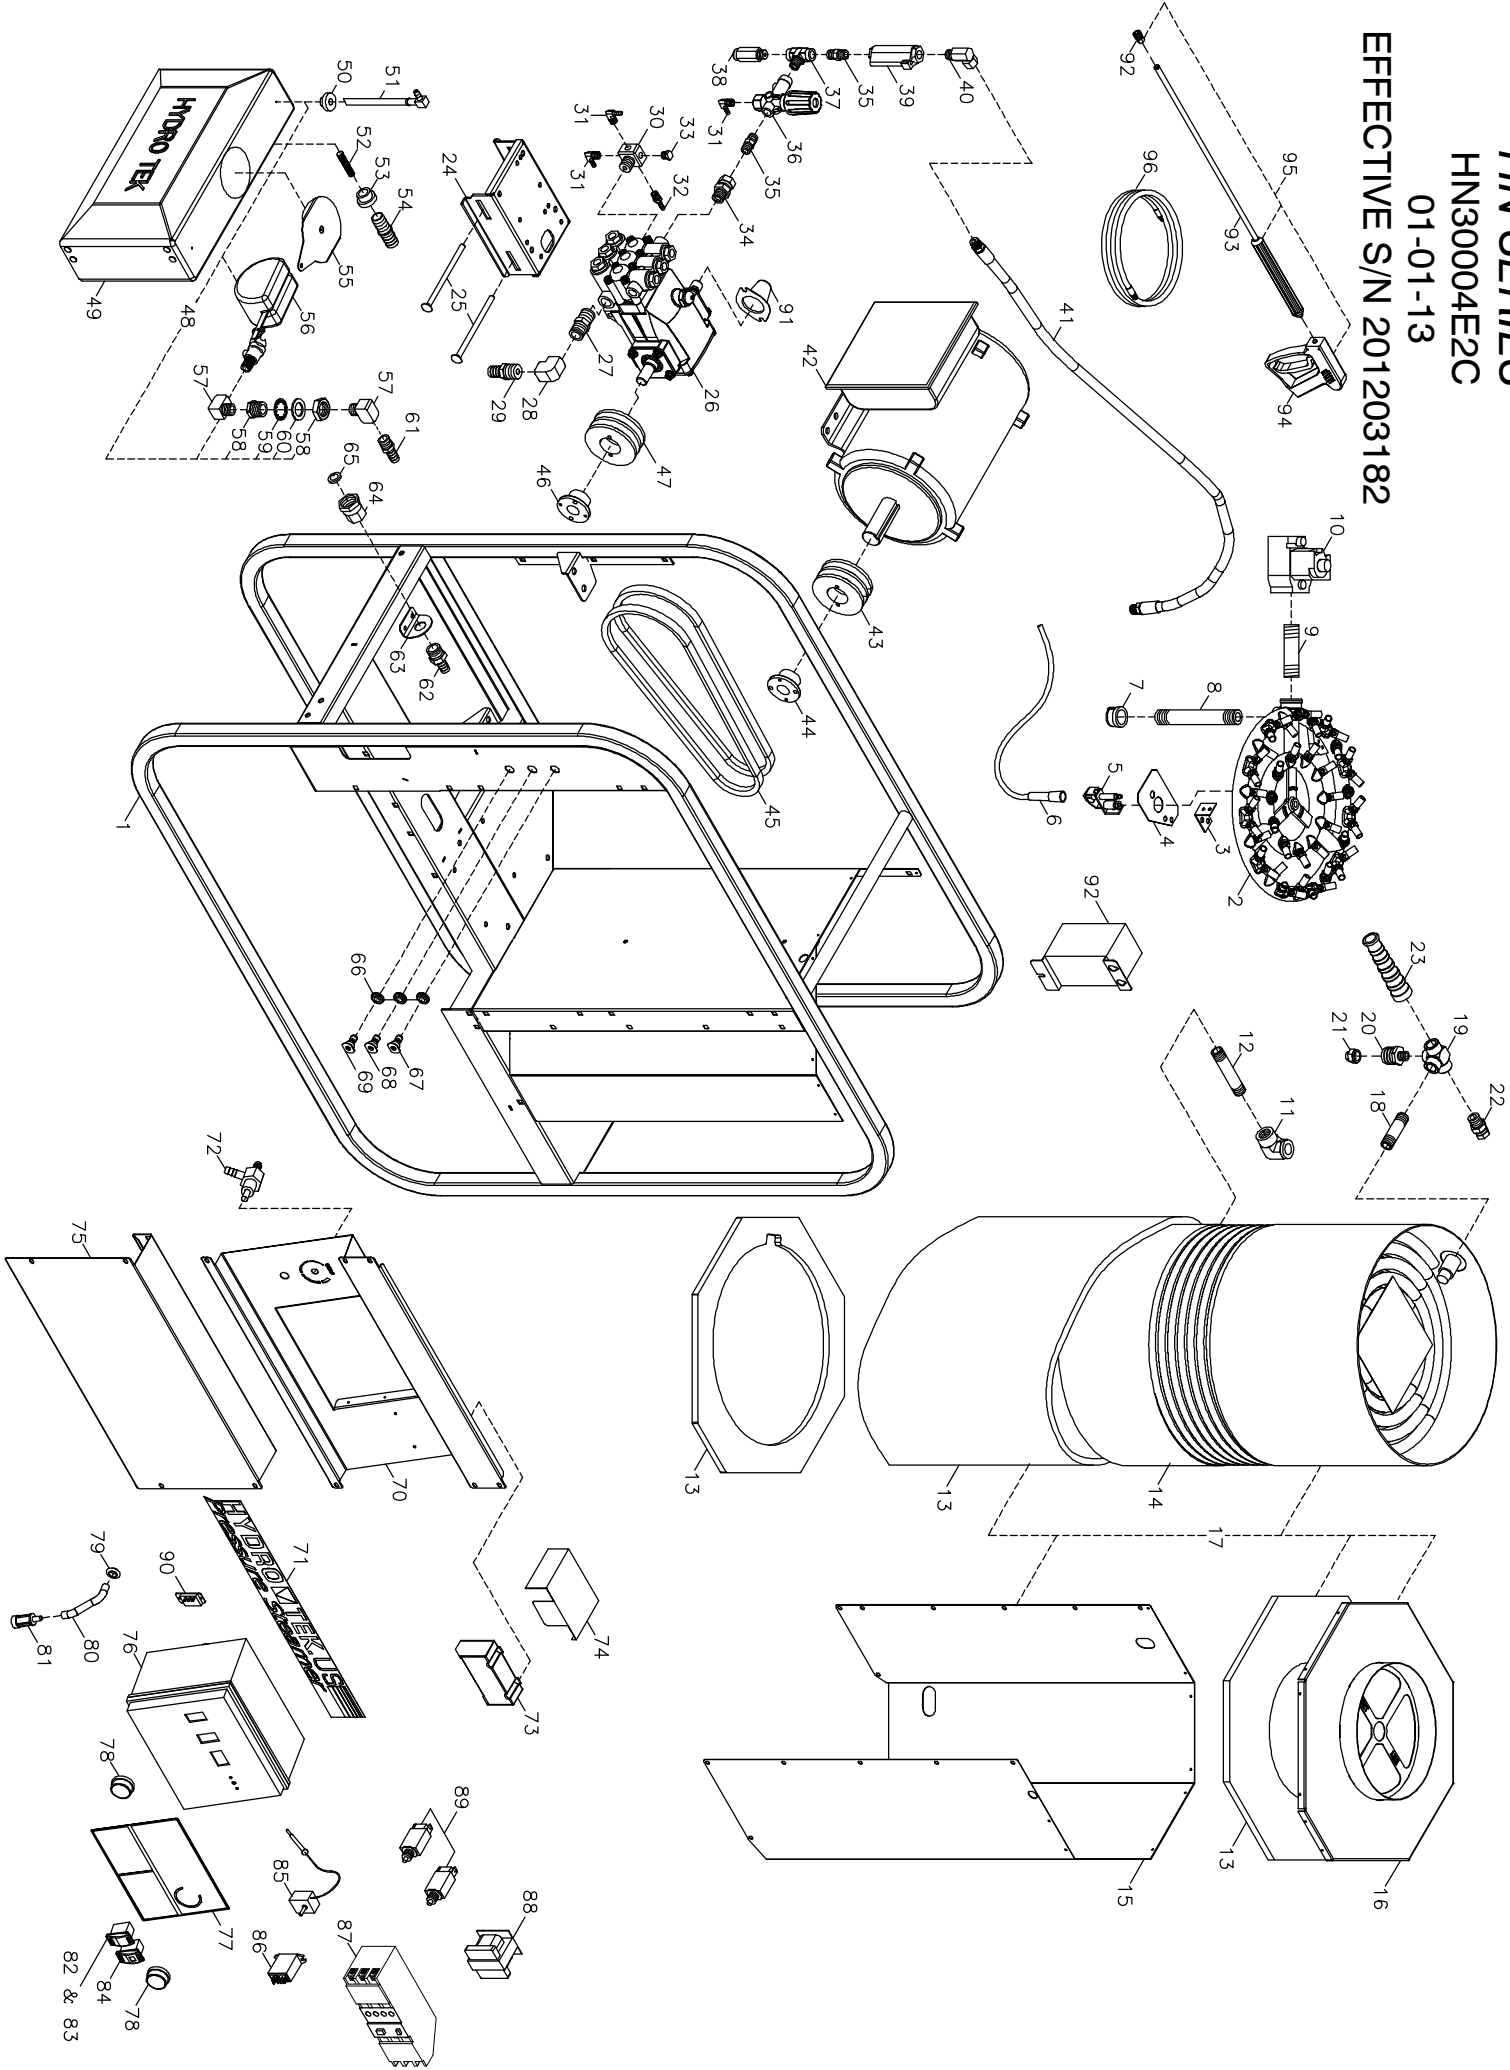

HIV SERIES
HN30004E2C

01-01-13

EFFECTIVE S/N 201203182

HN30004E2C PARTS LIST

S/N 20103182

1-Jan-13

1	HN200	HN FRAME (2012) P COATED	35	DB506	NIPPLE 3/8 STEEL	69	NQ353	NOZZLE/QDC 035 X 25 DEG
2	BGW70	X44 BURNER RING W/JETS NAT GAS	36	UU260	UNLOADER , 3600-8GPM			
3	HNG32	HN PILOT BRACKET STAINLESS	37	DEB66	BRANCH TEE 3/8 STEEL	70	HHN45	CONTROL PANEL-HN 2012
4	HNG31	HN PILOT SHEILD STAINLESS	38	UP137	PRESSURE RELIEF 3700PSI BLACK	71	GLL75	LABEL HYDRO TEK 34 X 3.00
5	BGP10	PILOT ASM. HW.	39	VS005	FLOW SWITCH 8 @ 5070 PSI	72	VVC10	CHEMICAL MET VALVE MV-100 MOD
6	BGW42	IGNITION WIRE 40" NG/HN ASM				73	BGG15	IGNITION MODULE HW 90 SECOND
7	DGPC2	PIPE CAP 3/4 BLACK	40	DE866	SWIVEL 3/8F X 3/8 M 90D	74	HHN45-2	IGNITION MODULE SHIELD
8	DGN18	NIPPLE 3/4" X 8" BLACK SCH 40	41	DH007	HOSE 3/8 X 48 4000PSI	75	HHN48	BELT GUARD
9	DGN10	NIPPLE 3/4" X 3 1/2" BLACK	42	ME800	MOTOR 8HP 1PH ODP 208/230	76	EWB72	ELECT BOX (HN2003) CUT
10	BGV07	NATURAL GAS VALVE 3/4"	43	KU045	SHEAVE 2BK45H	77	GLL94	LABEL CTRL BOX HN
			44	KSH20	BUSHING H x 1 3/8 5/16	78	ECH70	KNOB; BLUE .25id X 1.50od
11	D5047	ELL 1/2 F x 3/8 F STEEL	45	KSB42	BELT BX42	79	HL018	HOSE GROMMET 5/8
12	BC845	BURNER NIPPLE 1/2 x 4 1/2 SCD 80	46	KSH17	BUSHING 20MM			
13	BN053	INSUL BLKT 50SQ' 1/2 X 24 8# 25'	47	KU057	SHEAVE 2BK57H	80	DHB04	TUBING CLEAR BRAIDED 1/4
14	BC755	COIL, 5PK SCD 80	48	WT058	FLOAT TANK ASM HN/BPC - 2013	81	VF045	STRAINER CHEMICAL WITH CHECK
15	HHN66	COIL WRAP - HN 2013	49	WT040	TANK, FLOAT 4 GAL HD LINEAR	82	EC406	ROCKER SWITCH RED SPST
16	HHN67	COIL CAP ASM -HN 2013				83	EC495	ROCKER SWITCH COVER, AMBER
17	BC748	COIL ASM. 5 PK-HN 2013	50	DFF04	FUEL TANK BUSHING 1/4	84	EC406	ROCKER SWITCH RED SPST
18	BC830	BURNER NIPPLE 1/2 x 3 SCD 80	51	DF599	FUEL TANK ADAPTER W/PLASTIC TUBE	85	ECH50	THERMOSTAT, 60-250 70 CAP
19	DE08S	TEE 1/2" SPECIAL 3/8 TAP	52	VF050	STRAINER TUBE FOR FLT TANK	86	ECC08	RELAY; 24 VOLT SPST 50/60Hz
			53	DFF10	WATER TANK BUSHING 5/8	87	EA101	STARTER 230V 1PH 8HP 47AMP
20	UPB05	ADAPTER FITTING-BURST DISC	54	D1010	SPLICER 5/8 BRASS	88	BGT10	TRANSFORMER 120/230-24V 40VA
21	UPB80	BURST DISC 8000 PSI TORQUE 32-4	55	HH400	FLOAT TANK COVER, HINGED ASM	89	ECF05	CIRCUIT BREAKER 1/2 AMP
22	DE568	SWIVEL 3/8F X 1/2M STEEL	56	VVF08	FLOAT VALVE 3/8 BRASS			
23	ECH75	HEAVY DUTY BEND RESTICTOR-B	57	D5566	STREET ELL 3/8 BRASS	90	EC116	SWITCH, SLIDE 1P2T
24	HCS12	CPS PUMP RAIL SLIDE TALL	58	D7520	PANEL FITTING 3/4 BRASS	91	PP692	SHAFT PROTECTOR 5 FRAME BD PMP
25	FB886	CARRIAGE BOLT-3/8-16 6.6 LONG	59	FW700	WASHER LOCK 1 in GALV	92	VG200	TRIGGER GUN, INSULATED 4000PSI
26	P4535	PUMP 5CP3120 4.5 @ 3500 20MM				93	VW045	WAND 1/4" X 48" MOLDED GRIP
27	D2088	NIPPLE 1/2 BRASS	60	FW701	FLOAT TANK WASHER 1.75 OD 14 GA	94	DQ04S	COUPLER 1/4" SOCK FEM
28	D5088	ELL 1/2 BRASS	61	D8068	HOSE BARB 1/2H x 3/8P BRASS	95	AVGH4	WAND 48" MOLDED GRIP,GUN,QC
29	D8074	HOSE BARB 5/8H x 1/2M .322ID BRN	62	D8088	HOSE BARB 1/2 BRASS	96	DH050	HOSE 3/8 x 50' 3000PSI
			63	HSK25	INLET HOSE BRACKET			
30	HHA05	BCS MANIFOLD BRASS 1/2"M X 1/4	64	D008F	GARDEN HA .5 NPT FEMALE			
31	D8040	HOSE BARB 1/4" 90 ELBOW	65	D0021	SCREEN WASHER GARDEN HOSE			
32	D8044	HOSE BARB; 1/4" BRASS* .312 T	66	HLB09	GROMMET, NOZZLE HOLDER		BGV05	NG TO LP COVERSION INST 440K
33	D1040	PLUG 1/4" BRASS	67	NQ452	NOZZLE/QDC 045 X 15 DEG		AEN82	DELUXE REMOTE-HN30004E2G
34	DE566	SWIVEL 3/8 STEEL	68	NQ454	NOZZLE/QDC 045 X 40 DEG			