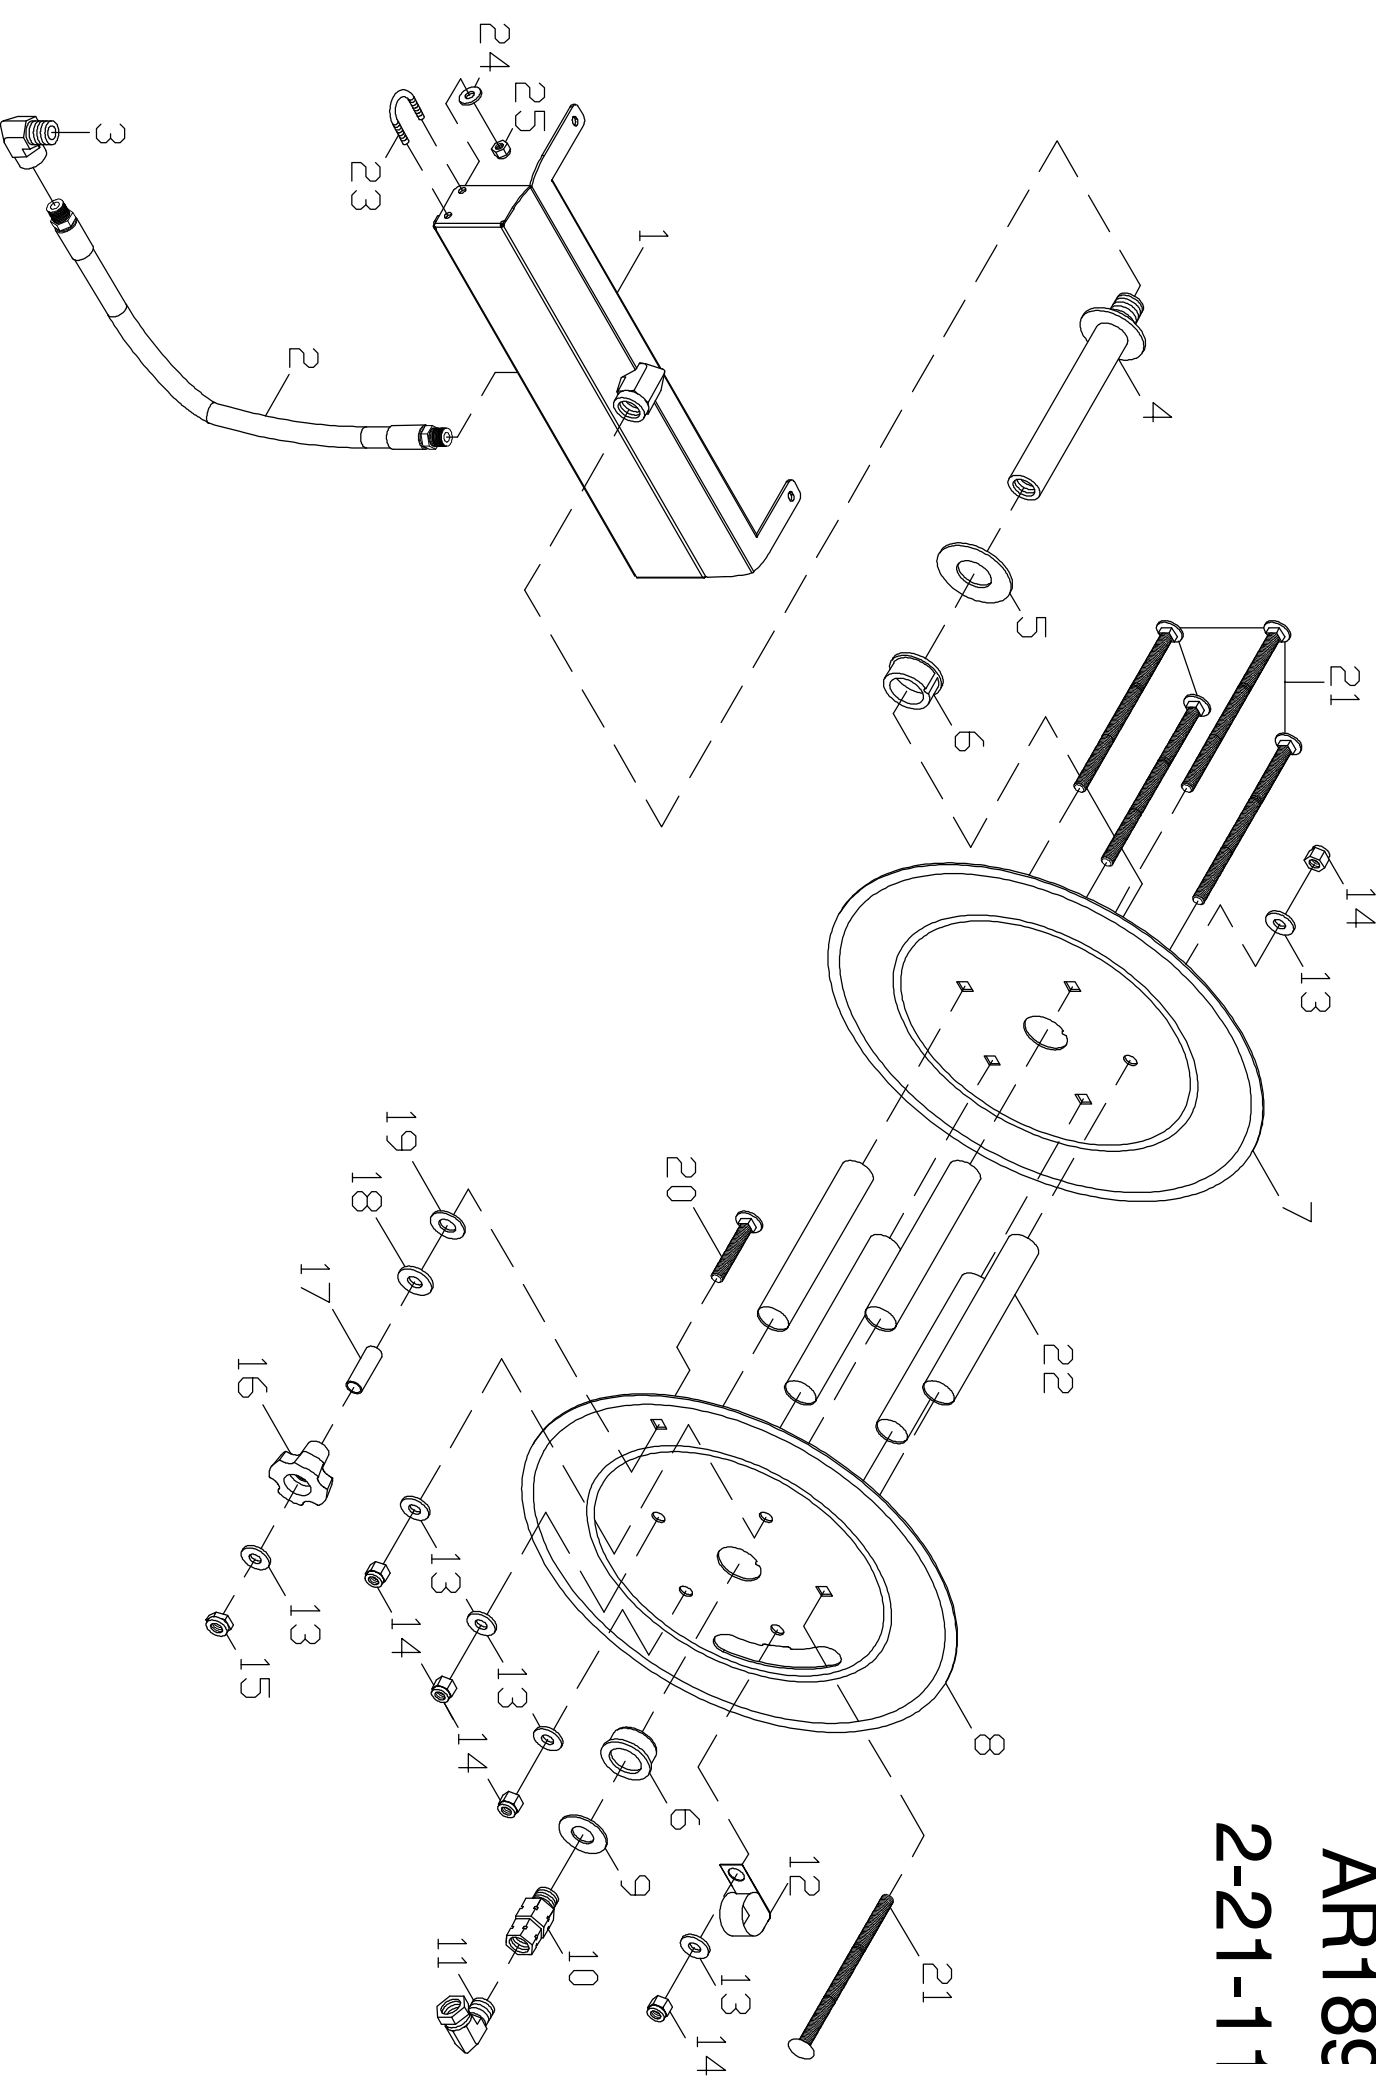

AR18C 2-21-11

AR189 PARTS LIST**21-Feb-11**

1	HL189	REEL HP BRACKET COATED 2011 COIL CENTER MOUNT	
2	DH002	HOSE 3/8 x 14in 4000 PSI	
3	DC568	STREET ELL 3/8 STEEL	
4	HL115	HOSE REEL ARM WITH WASHER FOR AR003 2008	
5	FWB16	SPRING WASHER 1 x 2 x .065 ZINC	
6	HL050	DELTRIN BEARING; HOSE REEL 1 x 1	2 TOTAL
7	HL086	HOSE REEL DOME-16GA SS 13.75" DIA	
8	HL085	HOSE REEL DOME-16GA SS-W/HOLE 13.75" DIA 2008	
9	FWS09	WASHER, 11/16 id x 1 1/2 od STAINLESS	
10	DR053	3/8M x 3/8F SWIVEL 5070 PSI	
11	DE866	SWIVEL, 3/8F x 3/8M 90	
12	FD076	CLAMP, 3/4 VINYL COATED	
13	FWC05	WASHER CUT 5/16 PLATED	6 TOTAL
14	FNL06	NUT LOCK 3/8-16 PLATED	5 TOTAL
15	FNJ06	NUT LOCK JAM 3/8 - 16 PLATED	
16	HL009	KNOB, BLACK BULLDOG STYLE	
17	HSC44	HANDLE PIVOT BOLT SPACER SS FOR ANTV3, ANT28, ANT3C	
18	FWC06	WASHER CUT 3/8 PLATED	
19	FWCO8	WASHER SAE 1/2 PLATED	
20	FB879	CARRIAGE BOLT- 3/8-16 x 2"	
21	FB886	CARRIAGE BOLT- 3/8-16 6.5 LONG*	5 TOTAL
22	SR103	RD TUBE 1 x .065 STAINLESS 304, 5.75" LONG	5 TOTAL
23	FB990	U BOLT 1/4-20 x 1 x 1 3/4	2 TOTAL
24	FWS04	WASHER SAE 1/4 SS 9/32 x 5/8	4 TOTAL
25	FNL04	NUT LOCK 1/20 PLATED	4 TOTAL