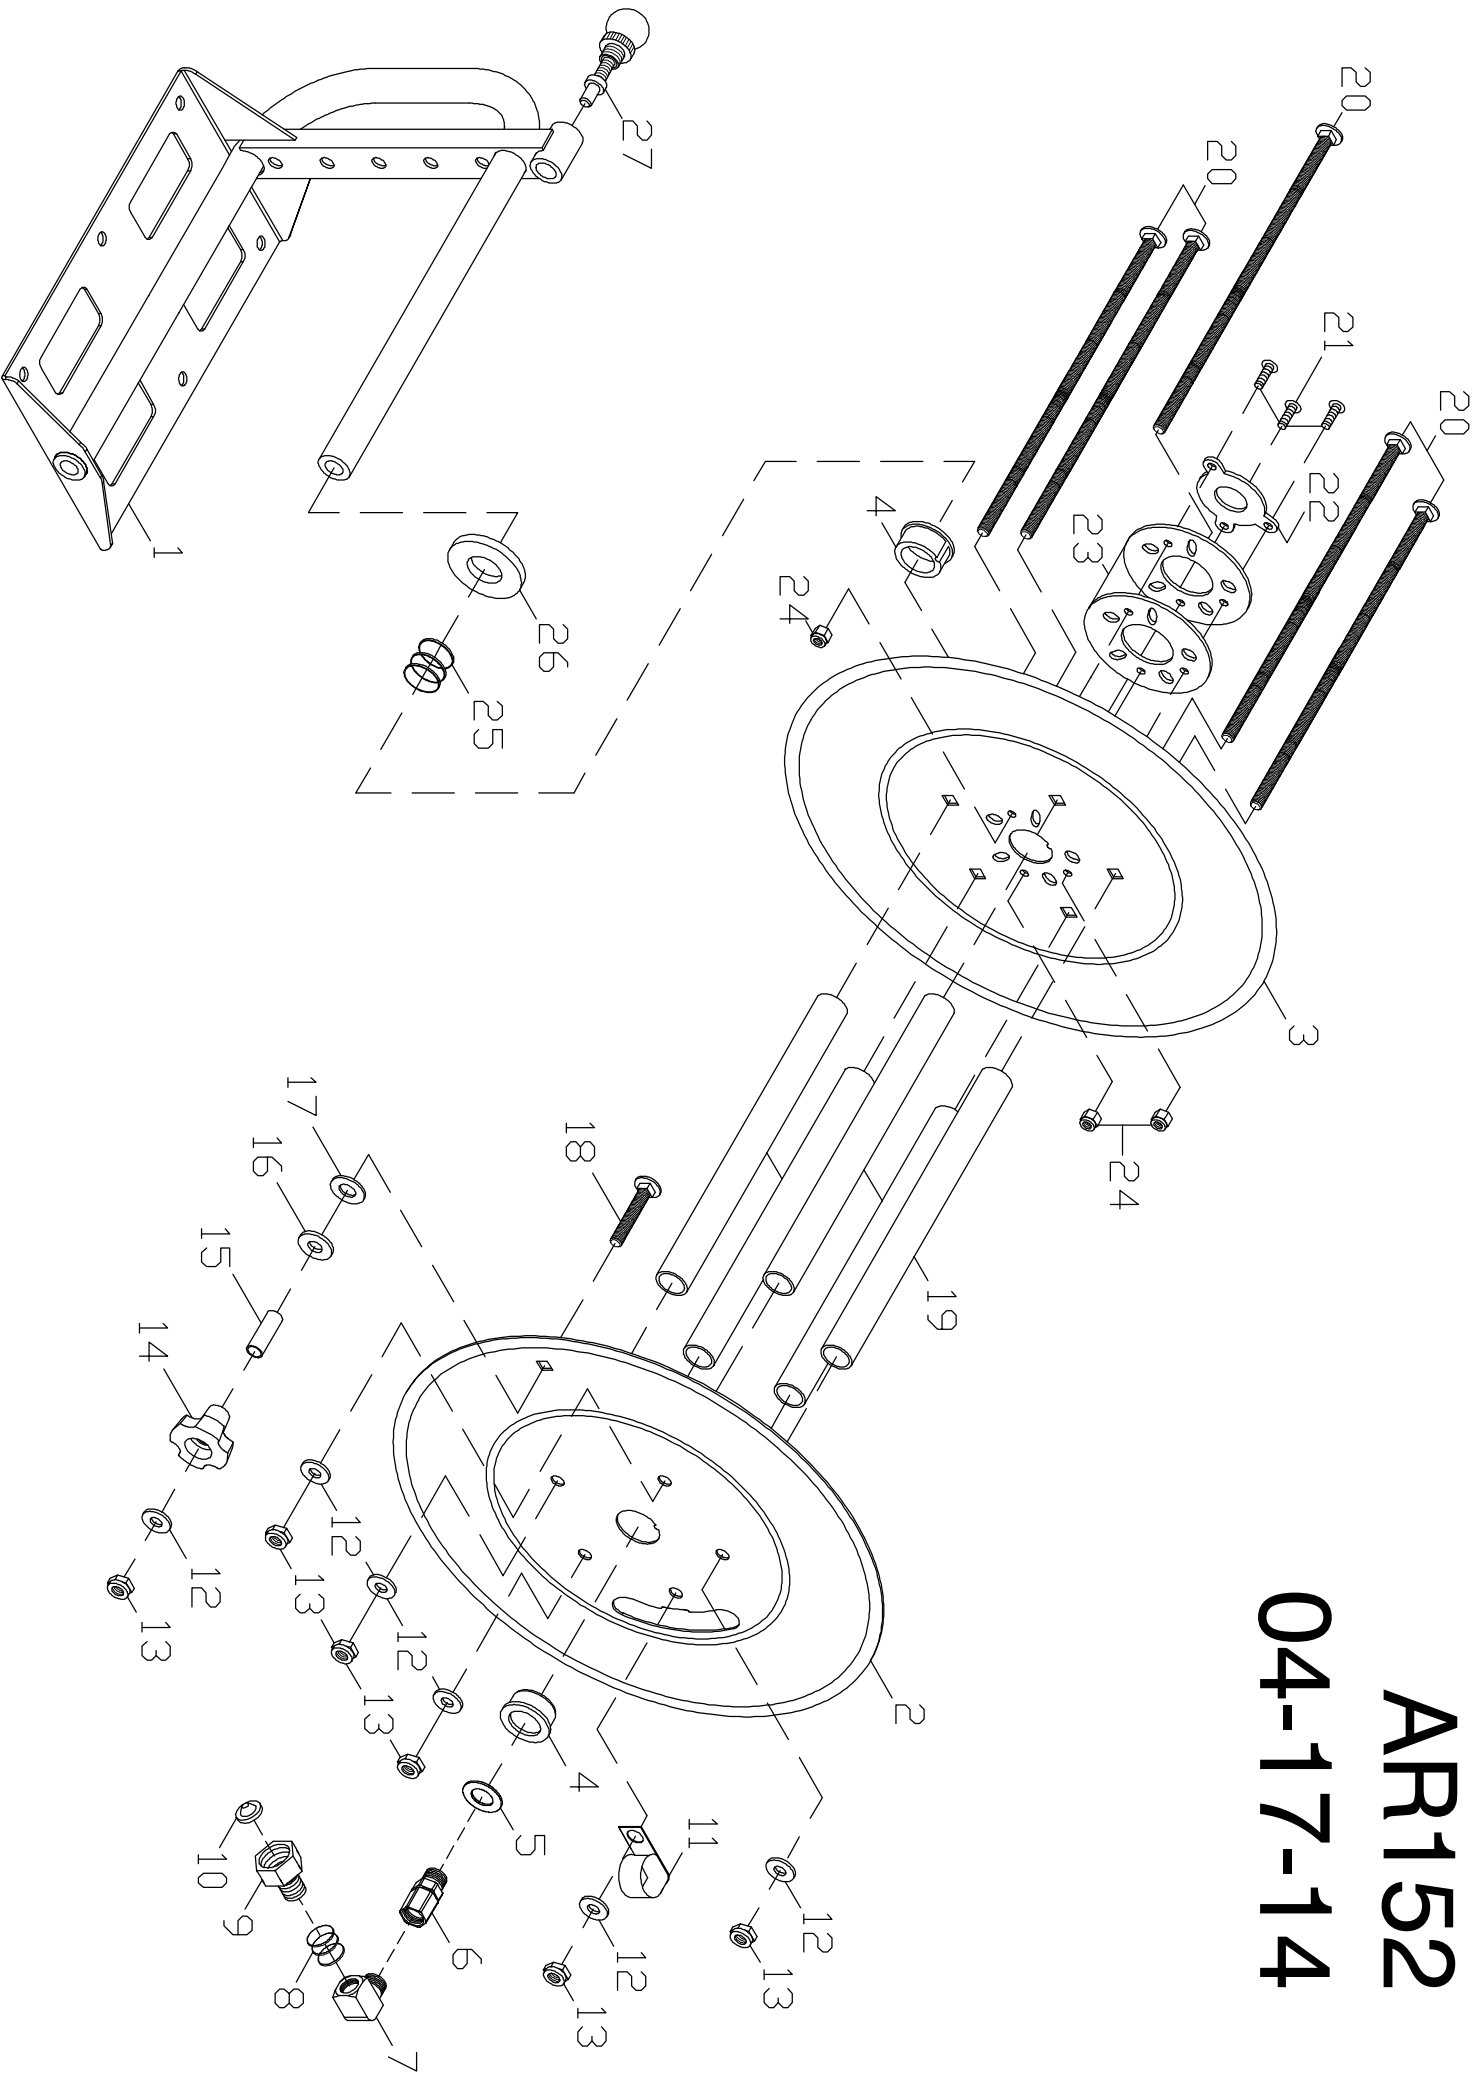

# AR152

## 04-17-14

# AR152 PARTS LIST

17-Apr-14

1	HL155	HOSE REEL ARM 2014 1/2 NPT	
2	HL130	HOSE REEL DOME-14GA SS-W/HOLE FOR AR196 REV 010	
3	HL131	HOSE REEL DOME-14GA SS FOR AR196 REV 010	
4	HL050	DELTRIN BEARING; HOSE REEL 1 x 1	2 TOTAL
5	HHN61	LARGE FLOAT WASHER 14 GA	
6	DR050	SWIVEL HIGH FLOW 42 GPM	
7	D5588	STREET ELL 1/2 BRASS	
8	D0010	SPRING GARDEN HOSE ADAPTER	
9	D008M	GARDEN HOSE ADAPTER 1/2 NPT MALE	
10	D0021	SCREEN WASHER GARDEN HOSE ADAPTER	
11	FD076	CLAMP, 3/4 VINYL COATED	
12	FWC05	WASHER CUT 5/16 PLATED	6 TOTAL
13	FNJ06	NUT LOCK JAM 3/8 - 16 PLATED	6 TOTAL
14	HL009	KNOB, BLACK BULLDOG STYLE	
15	HSC44	HANDLE PIVOT BOLT SPACER SS FOR ANTV3, ANT28, ANT3C	
16	FWC06	WASHER CUT 3/8 PLATED	
17	FWCO8	WASHER SAE 1/2 PLATED	
18	FB879	CARRIAGE BOLT- 3/8-16 x 2"	
19	SR103	RD TUBE 1 x .065 STAINLESS 304, 11.3125" LONG	5 TOTAL
20	FB890	CARRIAGE BOLT- 3/8-16 12" LONG	5 TOTAL
21	FB410	BOLT 1/2 x 3/4 PHIL HEAD STAINLESS	3 TOTAL
22	HL132-2	DOMESUPPORT	
23	HL132-1	DOMESUPPORT	2 TOTAL
24	FNLS4	NUT LOCK; 1/4-20 316 STAINLESS	3 TOTAL
25	HPR68	HOSE REEL TENSION SPRING	
26	FWB16	SPRING WASHER 1 x 2 x .065	
27	FP150	POP PIN LOCKING, 3/8 x 1.5" F	