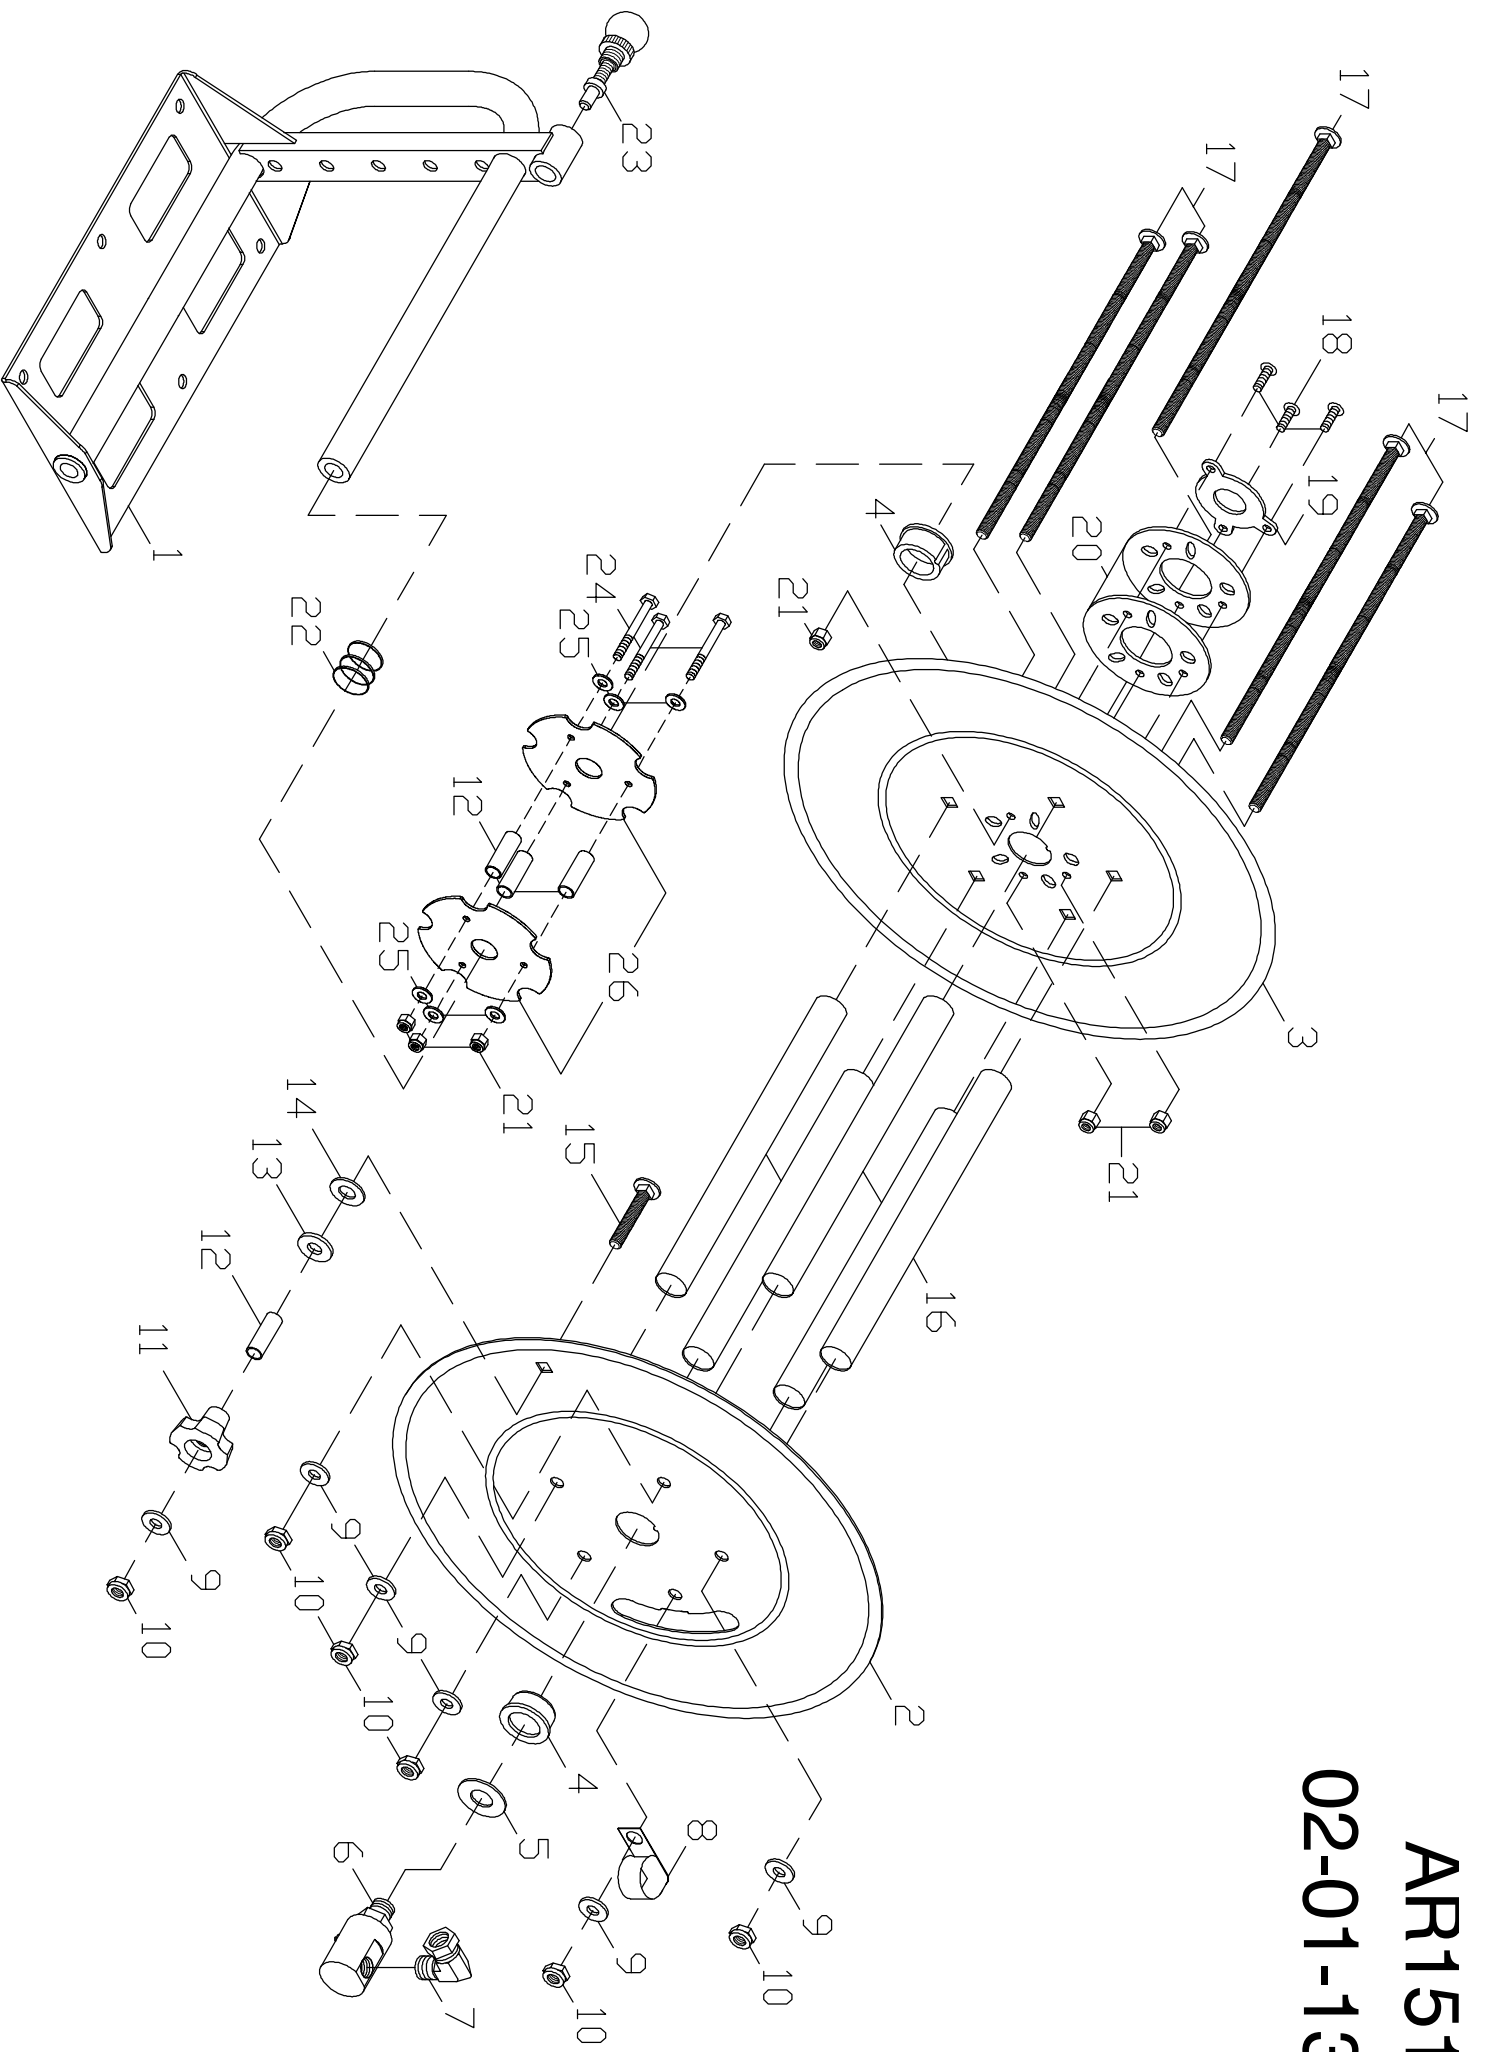

AR151

02-01-13

AR151 PARTS LIST

1-Feb-13

1	HL129	HOSE REEL ARM FOR AR151 07/10	
2	HL130	HOSE REEL DOME-14GA SS-W/HOLE FOR AR196 REV 010	
3	HL131	HOSE REEL DOME-14GA SS FOR AR196 REV 010	
4	HL050	DELTRIN BEARING; HOSE REEL 1 x 1	2 TOTAL
5	FWS09	WASHER, 11/16 id x 1 1/2 od STAINLESS	
6	DR058	SWIVEL 3/8 HOSE REEL 5000 PSI	
7	DE866	SWIVEL, 3/8F x 3/8M 90	
8	FD076	CLAMP, 3/4 VINYL COATED	
9	FWC05	WASHER CUT 5/16 PLATED	6 TOTAL
10	FNJ06	NUT LOCK JAM 3/8 - 16 PLATED	6 TOTAL
11	HL009	KNOB, BLACK BULLDOG STYLE	
12	HSC44	HANDLE PIVOT BOLT SPACER SS FOR ANTV3, ANT28, ANT3C	4 TOTAL
13	FWC06	WASHER CUT 3/8 PLATED	
14	FWCO8	WASHER SAE 1/2 PLATED	
15	FB879	CARRIAGE BOLT- 3/8-16 x 2"	
16	SR103	RD TUBE 1 x .065 STAINLESS 304, 11.3125" LONG	5 TOTAL
17	FB890	CARRIAGE BOLT- 3/8-16 12" LONG	5 TOTAL
18	FB410	BOLT 1/2 x 3/4 PHIL HEAD STAINLESS	3 TOTAL
19	HL132-2	DOMESUPPORT	
20	HL132-1	DOMESUPPORT	2 TOTAL
21	FNLS4	NUT LOCK; 1/4-20 316 STAINLESS	6 TOTAL
22	HPR68	HOSE REEL TENSION SPRING	
23	FP150	POP PIN LOCKING, 3/8 x 1.5" F	
24	FB432	BOLT 1/4 x 2 SS	3 TOTAL
25	FWS04	WASHER SAE 1/4 SS	6 TOTAL
26	HL007	HOSE REEL TUBE SUPPORT BRACKET	