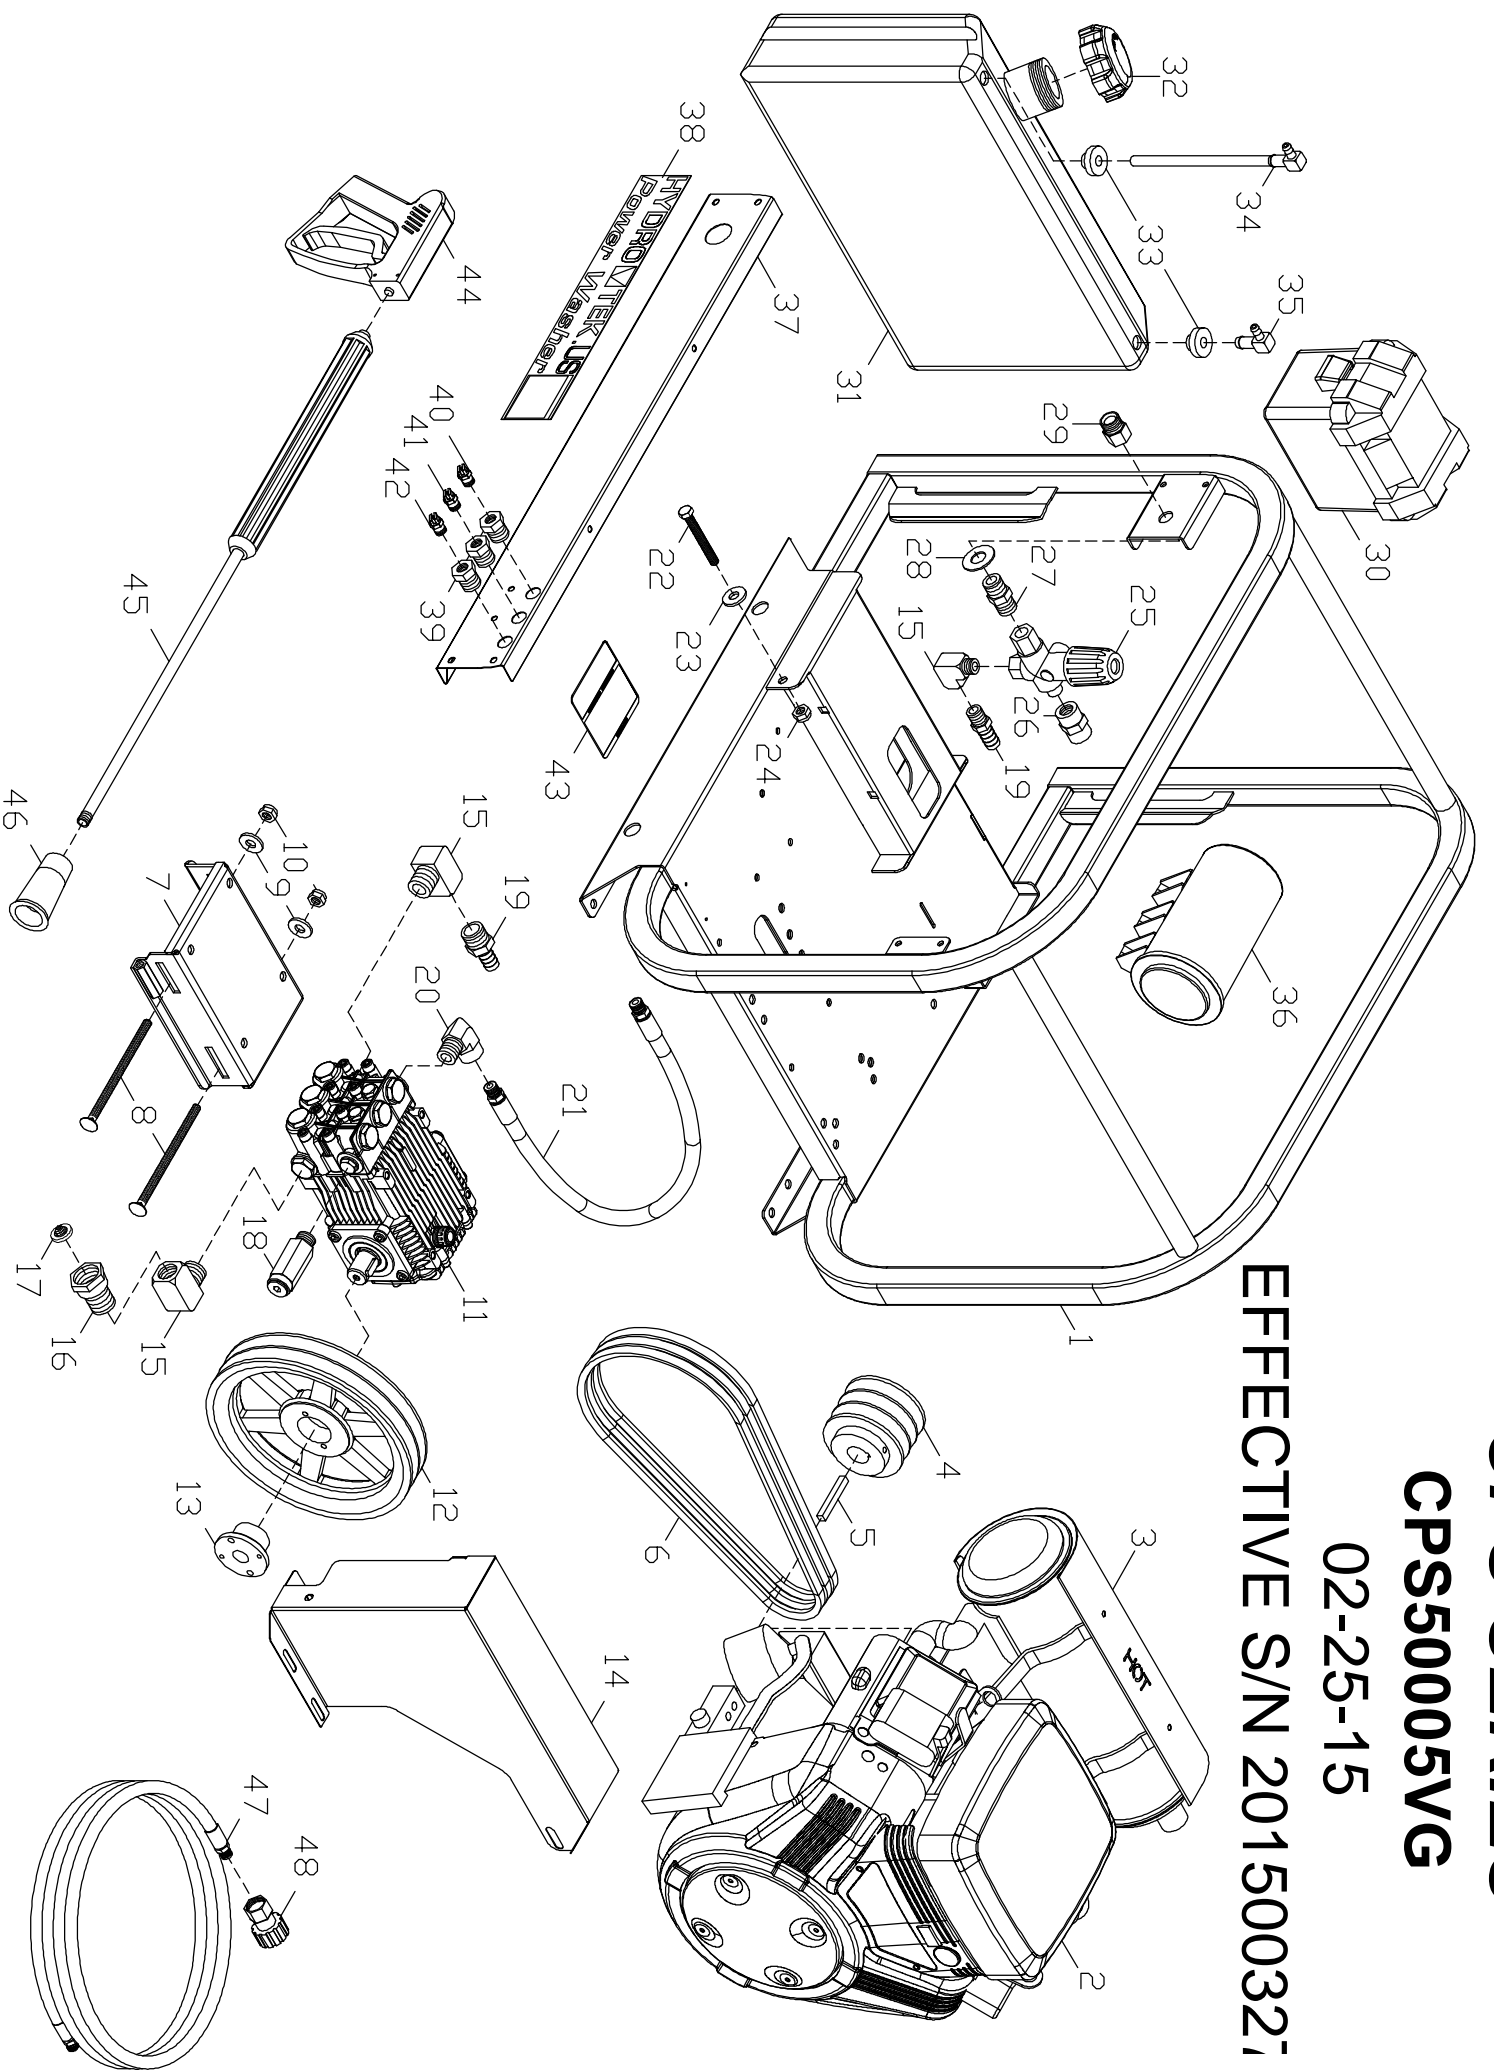

## CPS50005VG

02-25-15

EFFECTIVE S/N 201500321

**CPS50005VG PARTS LIST S/N 201500327**

**25-Feb-15**

1	HCS00	CPS FRAME ASM 10/17/11
2	MS210	ENGINE 627CC VANGUARD E/S
3	HCS15	MUFFLER HEAT SHIELD 21 VANGUARD
4	KV036	SHEAVE 3BK36 x 1"
5	PK455	KEY 1/4 x 2"
6	KSB38	BELT BX38
7	HCS11	CPS PUMP RAIL SLIDE SHORT
8	FB886	CARRIAGE BOLT- 3/8-16 6.50 LONG
9	FWC06	WASHER CUT 3/8 PLATED
10	FNL06	NUT LOCK 3/8-16 PLATED
11	PG590	PUMP TSP1821 5100 @ 5.5GPM
12	KV110	SHEAVE 3BK110H
13	KSH19	BUSHING H24MM
14	HCS14	BELT GUARD 2 PIECE
15	D5588	STREET ELL 1/2 BRASS
16	D008M	GARDEN H A 1/2 NPT MALE
17	D0021	SCREEN WASHER GARDEN HOSE ADAPTER
18	UP060	PRESSURE RELIEF 6000PSI
19	D8088	HOSE BARB 1/2 BRASS
20	DC568	STREET ELL 3/8 STEEL
21	DH013	HOSE 3/8 5400 MP x 3/8 MPS
22	FB648	BOLT 3/8 x 3" ALL THREAD
23	FWC05	WASHER CUT 5/16 PLATED
24	FNJ06	NUT LOCK JAM 3/8-16 PLATED
25	UU507	UNLOADER; 10 GPM 5100PSI
26	DD566	STEEL COUPLING 3/8 FEM
27	DB506	NIPPLE 3/8 STEEL
28	FWS09	WASHER 11/16 ID x 1 1/2 OD STAINLESS
29	DQ76P	M22 PLUG x 3/8 NPT-F
30	HB050	BATTERY BOX ATTWOOD U1

31	WT036	FUEL TANK 4 GAL GAS RED
32	WT08G	GAS CAP NONVENTED CARB APPROVED
33	DFF04	FUEL TANK BUSHING 1/4
34	DF599	FUEL TANK ADAPTER w/PLASTIC TUBE
35	DFE04	FUEL TANK ELL 1/4
36	MC100	CARBON CANISTER 1000CC
37	HCS13	CPS PANEL 10/18/11
38	GLL78	LABEL HYDRO TEK 20.75 x 2.625
39	D1064	BUSHING 3/8M x 1/4 BRASS
40	NN402	NOZZLE 04 x 15
41	NN403	NOZZLE 04 x 25
42	NN404	NOZZLE 04 x 40
43	GLL30	MAINTENANCE LABEL 4 x 4 SC,SS,SM
44	VG200	TRIGGER GUN, INSULATED 4000psi
45	VW045	WAND 1/4" x 48" MOLDED GRIP
46	NP040	NOZZLE PROTCT .25 W/BUSH
47	DH060	HOSE 3/8 x 50 5400 GREY
48	DQ76N	M22 COUPLER x 3/8 NPTF