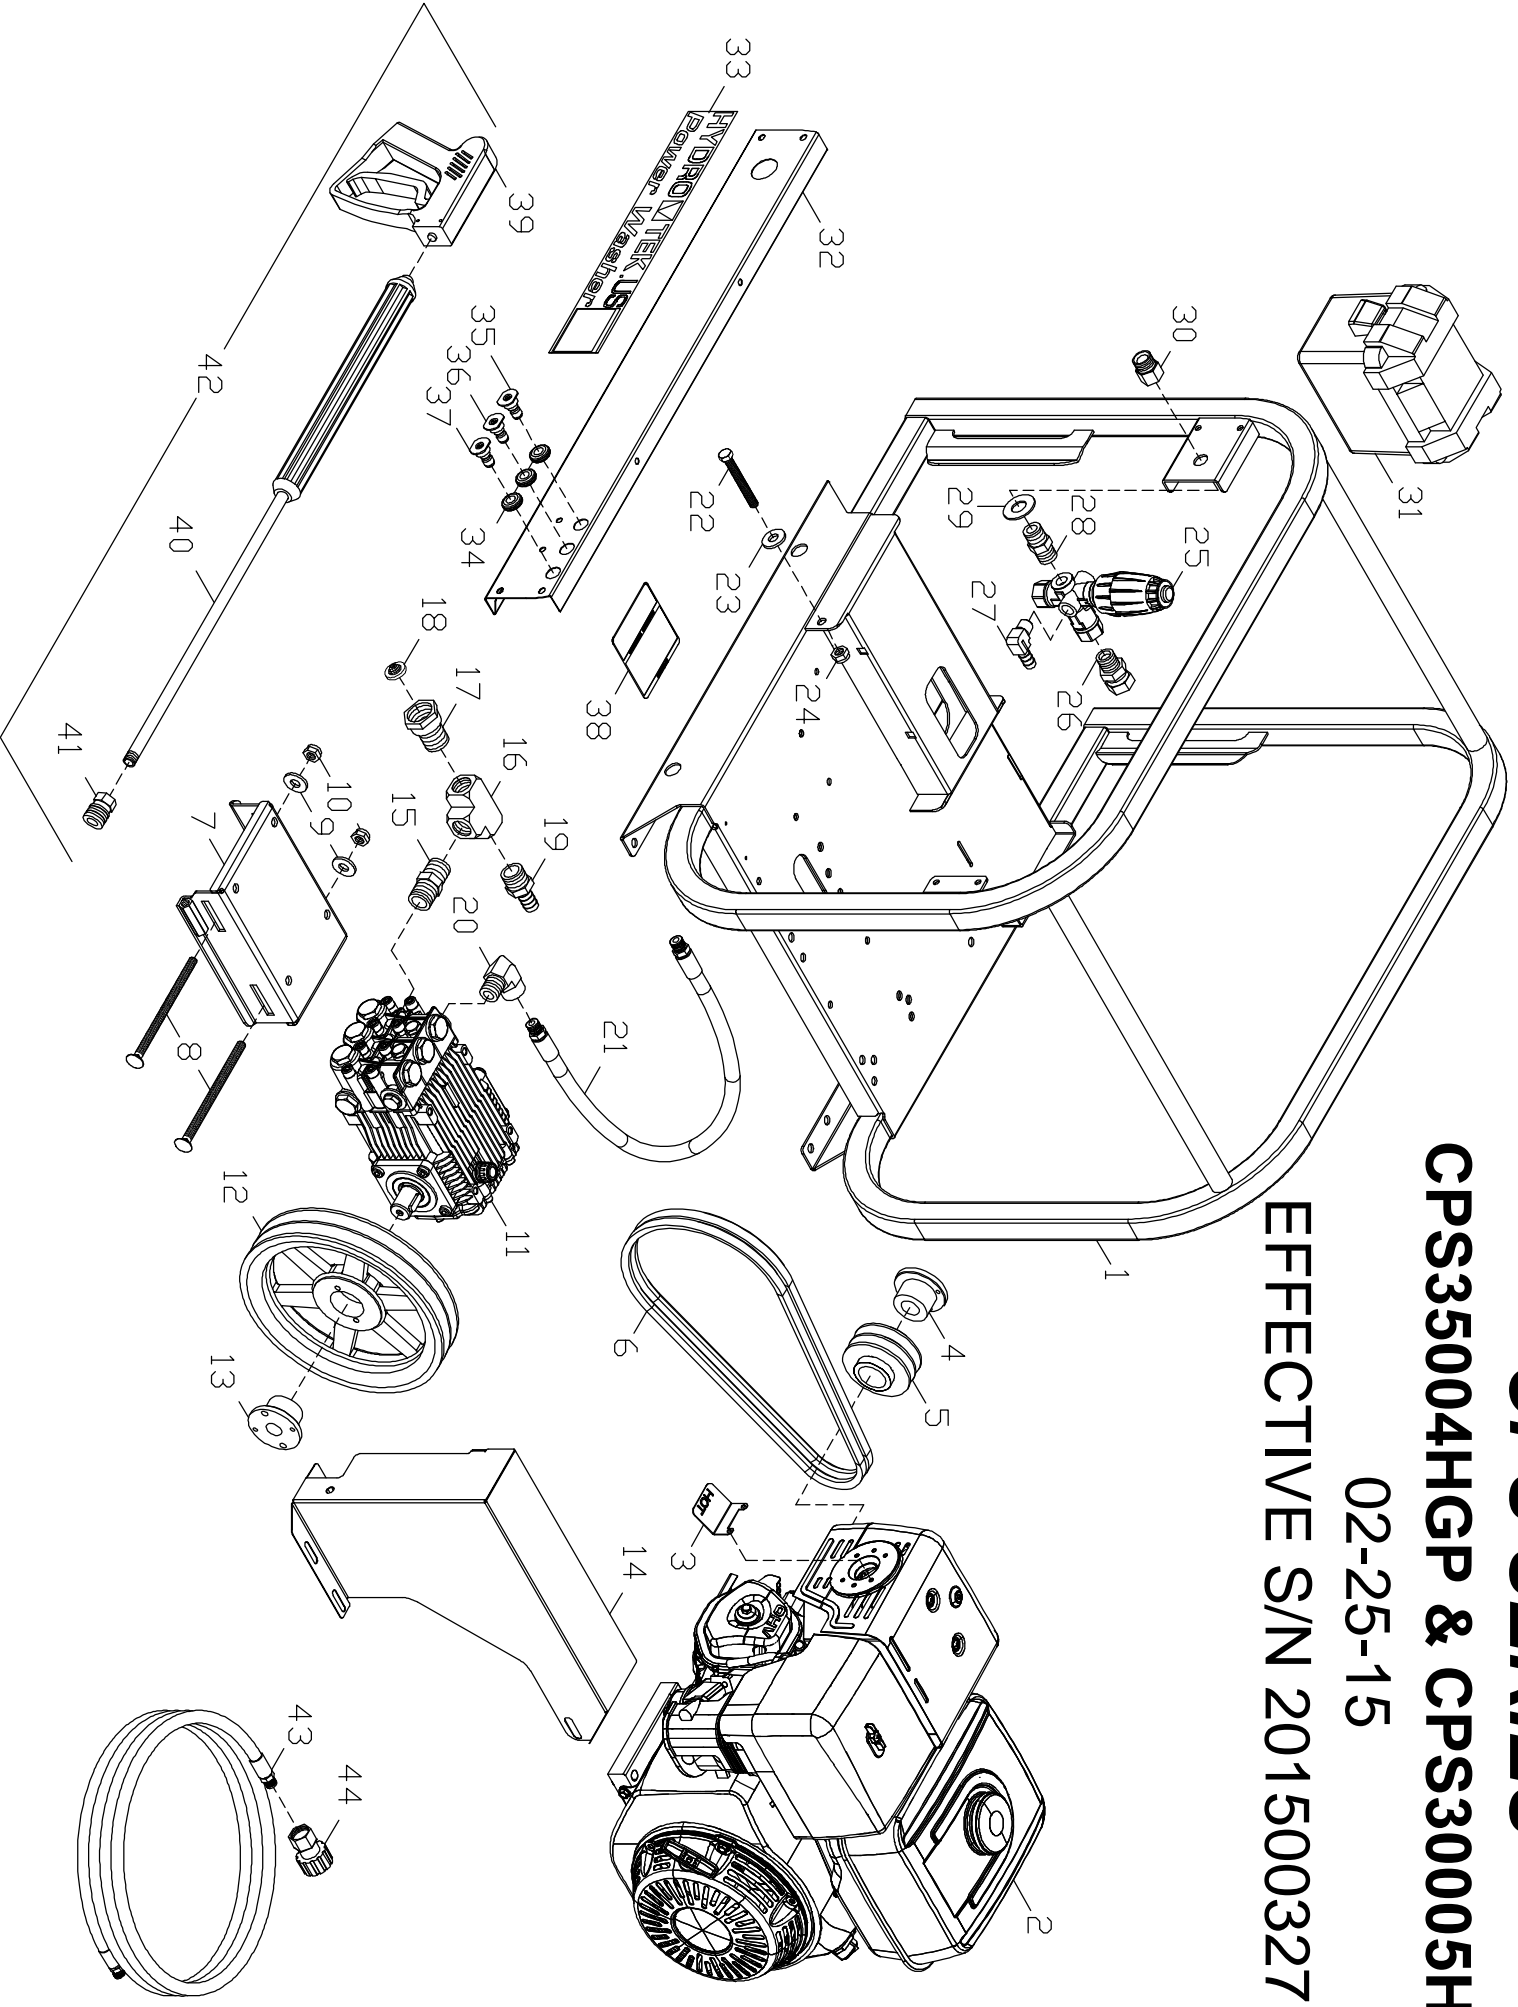

CPS SERIES

CPS35004HGP & CPS30005HI

02-25-15

EFFECTIVE S/N 201500327

CPS35004HGP & CPS30005HH PARTS LIST S/N 201500327

25-Feb-15

1	HCS00	CPS FRAME ASM 10/17/11		29	FWS09	WASHER 11/16 ID x 1 1/2 OD STAINLESS
2	MH183	ENGINE 389CC HONDA P/S (CPS35004HGP)		30	DQ76P	M22 PLUG x 3/8 NPT-F
	MH135	ENGINE 389CC HONDA E/S & P/S (CPS30005HH)				
3	HCP55	EXHAUST GAS DIVERTER		31	HB050	BATTERY BOX ATTWOOD U1 (CPS30005HH)
4	KSH16	BUSHING H 1		32	HCS13	CPS PANEL 10/18/11
5	KU036	SHEAVE 2BK36H (CPS35004HGP)		33	GLL78	LABEL HYDRO TEK 20.75 x 2.625
	KU045	SHEAVE 2BK45H (CPS30005HH)		34	HLB09	GROMET NOZLE HOLDER
6	KSB32	BELT BX32 (CPS35004HGP)		35	NQ402	NOZZLE/QDC 04 x 15 (CPS35004HGP)
	KSB30	BELT BX30 (CPS30005HH)			NQ552	NOZZLE/QDC 055 x 15 (CPS30005HH)
7	HCS12	CPS PUMP RAIL SLIDE TALL		36	NQ403	NOZZLE/QDC 04 x 25 (CPS35004HGP)
8	FB886	CARRIAGE BOLT- 3/8-16 6.50 LONG			NQ553	NOZZLE/QDC 055 x 25 (CPS30005HH)
9	FWC06	WASHER CUT 3/8 PLATED		37	NQ404	NOZZLE/QDC 04 x 40 (CPS35004HGP)
10	FNL06	NUT LOCK 3/8-16 PLATED			NQ554	NOZZLE/QDC 055 x 40 (CPS30005HH)
				38	GLL30	MAINTENANCE LABEL 4 x 4 SC,SS,SM
11	PG536	PUMP 4.8 @ 36000 (CPS35004HGP)		39	VG200	TRIGGER GUN, INSULATED 4000psi
	PH553	PUMP 5.5 @ 3000 24MM AR PUMP (CPS30005HH)		40	VW045	WAND 1/4" x 48" MOLDED GRIP
12	KU090	SHEAVE 2BK90H (CPS35004HGP)				
	KU100	SHEAVE 2BK100H (CPS30005HH)		41	DQ04S	COUPLER 1/4 SOCK FEM
13	KSH19	BUSHING H24MM		42	AVGH4	WAND 48" MOLDED GRIP, GUN, QC
14	HSS90	BELT GUARD 2 PC (CPS35004HGP)		43	DH057	HOSE 3/8 x 50 4000 PSI 250F (CPS35004HGP)
	HS012	BELT GUARD 3 BELT DRIVE (CPS30005HH)			DH050	HOSE 3/8 x 50 3000 PSI 250F (CPS30005HH)
15	D2088	NIPPLE 1/2 BRASS		44	DQ76N	M22 COUPLER x 3/8 NPTF
16	D6088	TEE 1/2 BRASS				
17	D008M	GARDEN H A 1/2 NPT MALE		SERVICE PARTS NOT SHOWN		
18	D0021	SCREEN WASHER GARDEN HOSE ADAPTER			K269	VALVE KIT (1) REQUIRED (CPS35004HGP)
19	D8088	HOSE BARB 1/2 BRASS			K271	PISTON OIL SEAL KIT (1) REQUIRED (CPS35004HGP)
20	DC568	STREET ELL 3/8 STEEL			K285	SEAL KIT (1) REQUIRED (CPS35004HGP)
					K290	SEAL KIT WITH BRASS (3) REQUIRED (CPS35004HGP)
21	DH032	HOSE 3/8 x 30in 4000psi NO WHIP			5904009	PISTON KIT (3) REQUIRED (CPS35004HGP)
22	FB648	BOLT 3/8 x 3" ALL THREAD			AR2864	VALVE KIT (1) REQUIRED (CPS30005HH)
23	FWC05	WASHER CUT 5/16 PLATED			AR42547	PISTON OIL SEAL KIT (1) REQUIRED (CPS30005HH)
24	FNJ06	NUT LOCK JAM 3/8-16 PLATED			AR42549	SEAL KIT (1) REQUIRED (CPS30005HH)
25	UU323	UNLOADER 4500 PSI 8GPM AR			AR2746	PISTON KIT (3) REQUIRED (CPS30005HH)
26	DE566	SWIVEL 3/8 STEEL			MH526	AIR FILTER
27	D8060	HOSE BARB 90 DEG 1/2H x 3/8MPT			ABMAG	OPERATION PACKET PRO LINE
28	DB506	NIPPLE 3/8 STEEL				