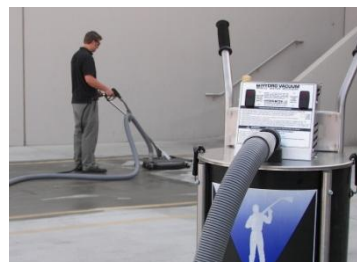

POWER REQUIREMENTS	Requires: 115v / 20 amp or 5500w generator
POWER CORD	35' heavy-duty cord with GFCI for additional safety
HOPPER	Polyethylene, Conical Slant Bottom, 16 gallon capacity
FRAME	Stainless Steel frame with 10" air-filled tires
PORTABILITY	Designed for portable operation and mobility
SOLIDS SEPARATION	First step through 400 micron filter bag, Gravity Separation with 1½" sludge/solids drain
VACUUM / PUMP OUT	Rate of 40gpm @ 50' away, and transfers water up to 200'
PUMP	Centrifugal pump with automatic pump out level control
VACUUM MOTOR	2 stage, 112cfm, 106.7" sealed lift vacuum, 115v 11.4amp
INLET	2" inlet, requires 2" vacuum hose
OUTLET	Set up for 1½", adaptable to ¾", requires discharge hose
WARRANTY	One Year Accessory Warranty
WEIGHT/DIMENSIONS	90# Dry Weight, 21" x 25" x 55"

Featuring:

- ✓ Non-corrosive, stainless steel frame
- ✓ Compact Design - Versatile and Portable, <100lbs.
- ✓ Wet / Dry Vacuum - Transfers up to 200' Away
- ✓ Automatic pump out level control
- ✓ High-water level vacuum safety shutoff

Options...

50' x 2" vacuum hose (DHV50), vacuum scupper (ATP75), sand berm (ZMAT6), Hydro Dike berm (ZMAT7), ground mountable vac dam (AVP), Hydro Vacuum Arch, 5' (ATP40), additional 400 micron filter bags (VFB40)
Twister Vac (ANTV3 or ANT12) rotary surface cleaner/vacuum attachment

TO: _____

COMMENTS: _____

YOUR PRICE: _____

DISTRIBUTED BY: _____

The PVac is an excellent vacuum source for the Twister Vac accessory to recover the wash water as the twister is cleaning.