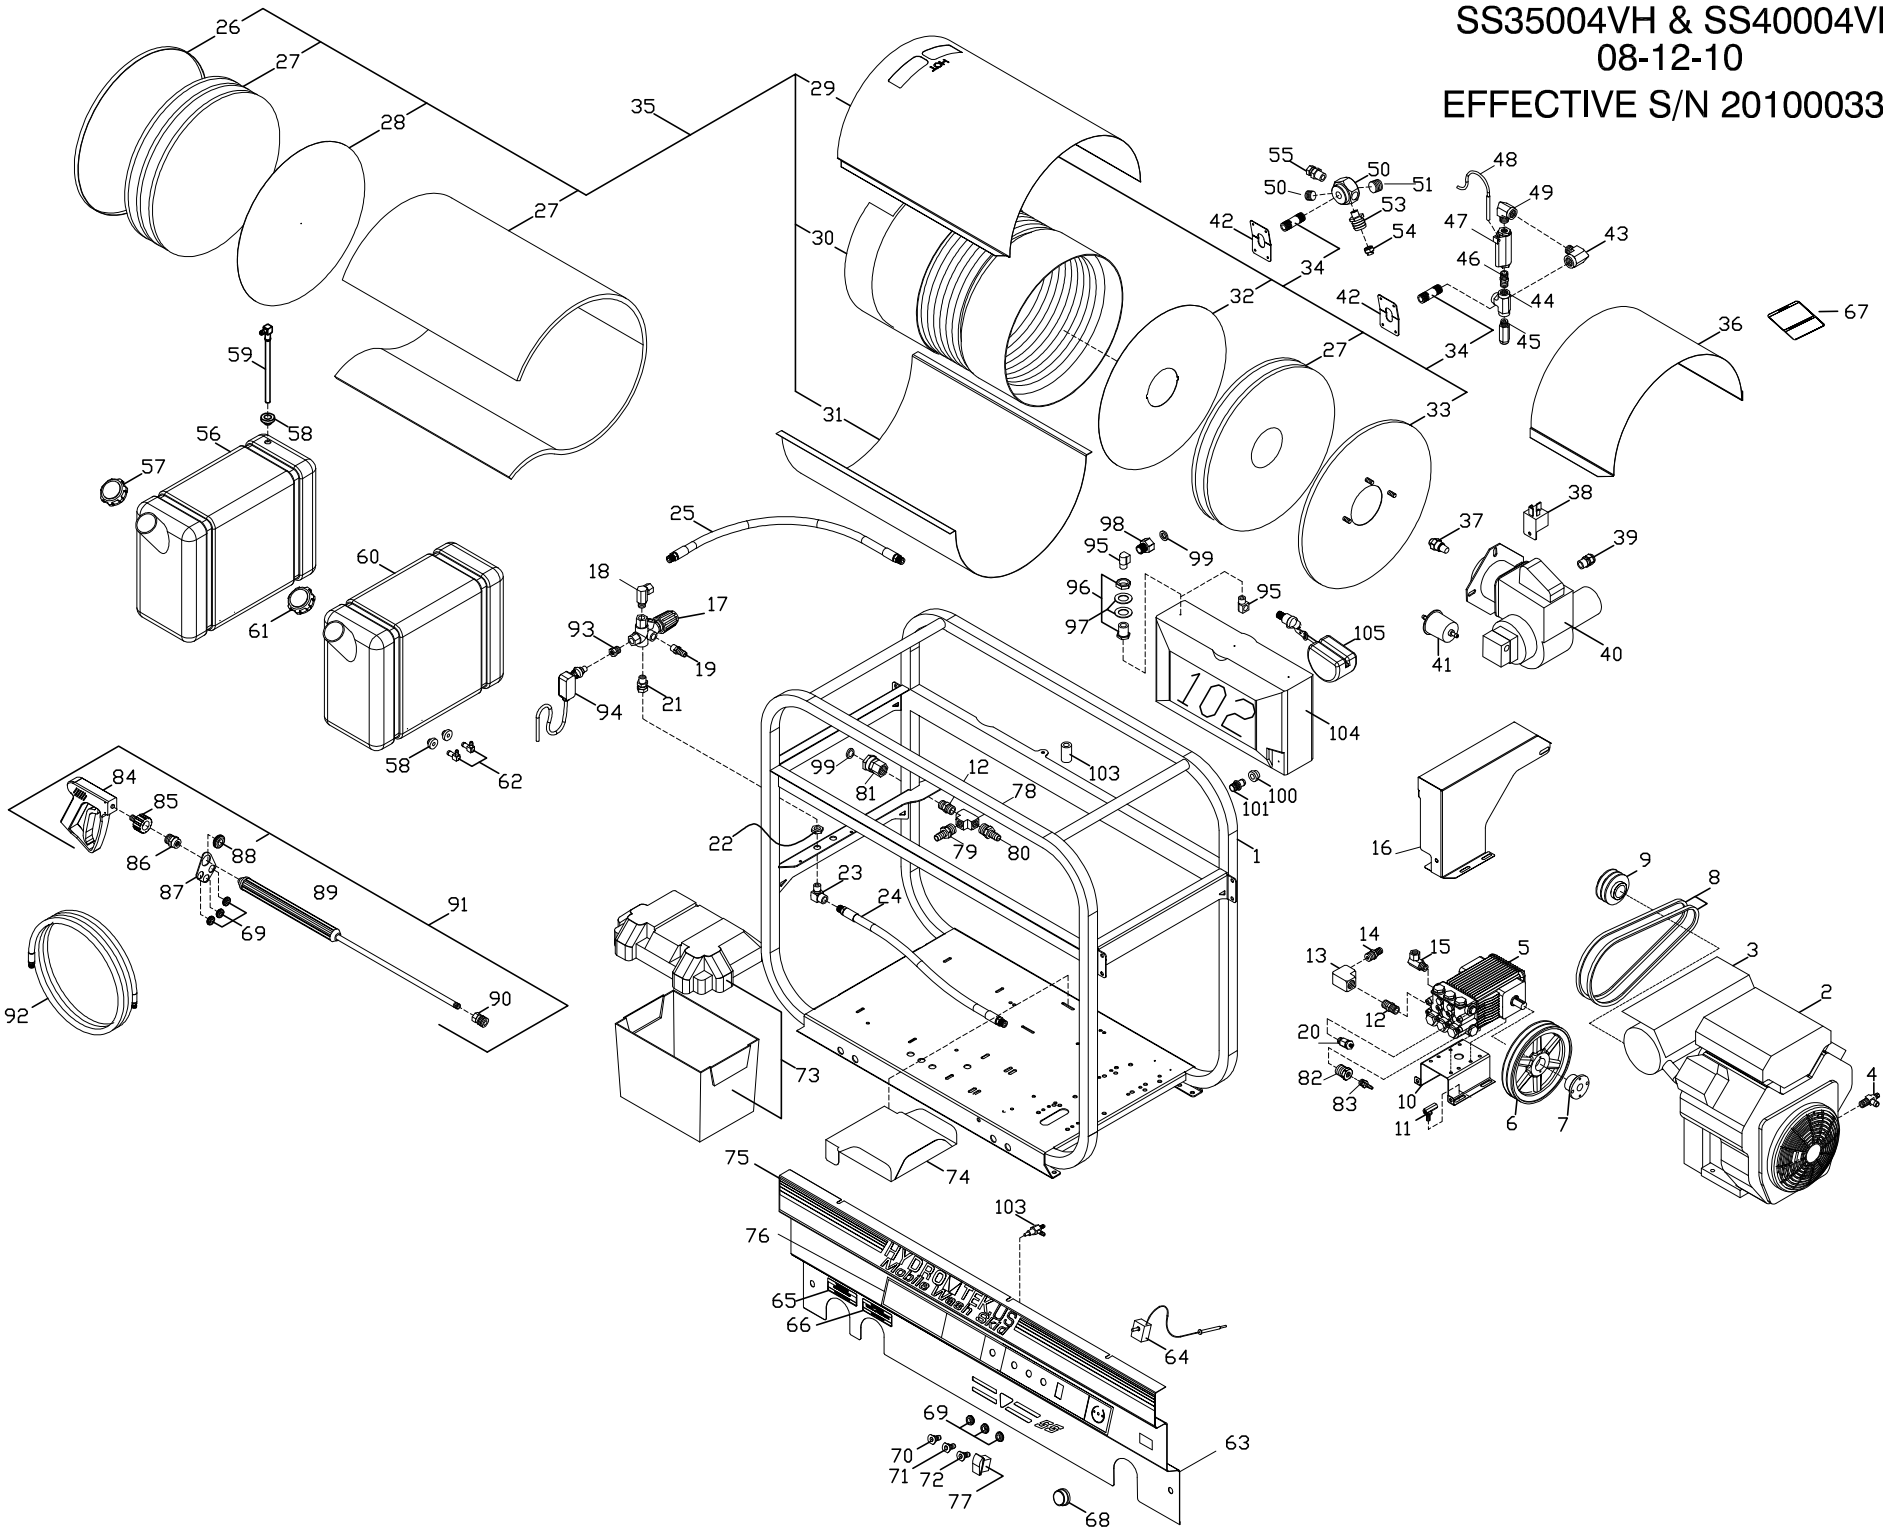

# SS SERIES BELT DRIVE

SS35004VH & SS40004VH

08-12-10

EFFECTIVE S/N 201000338