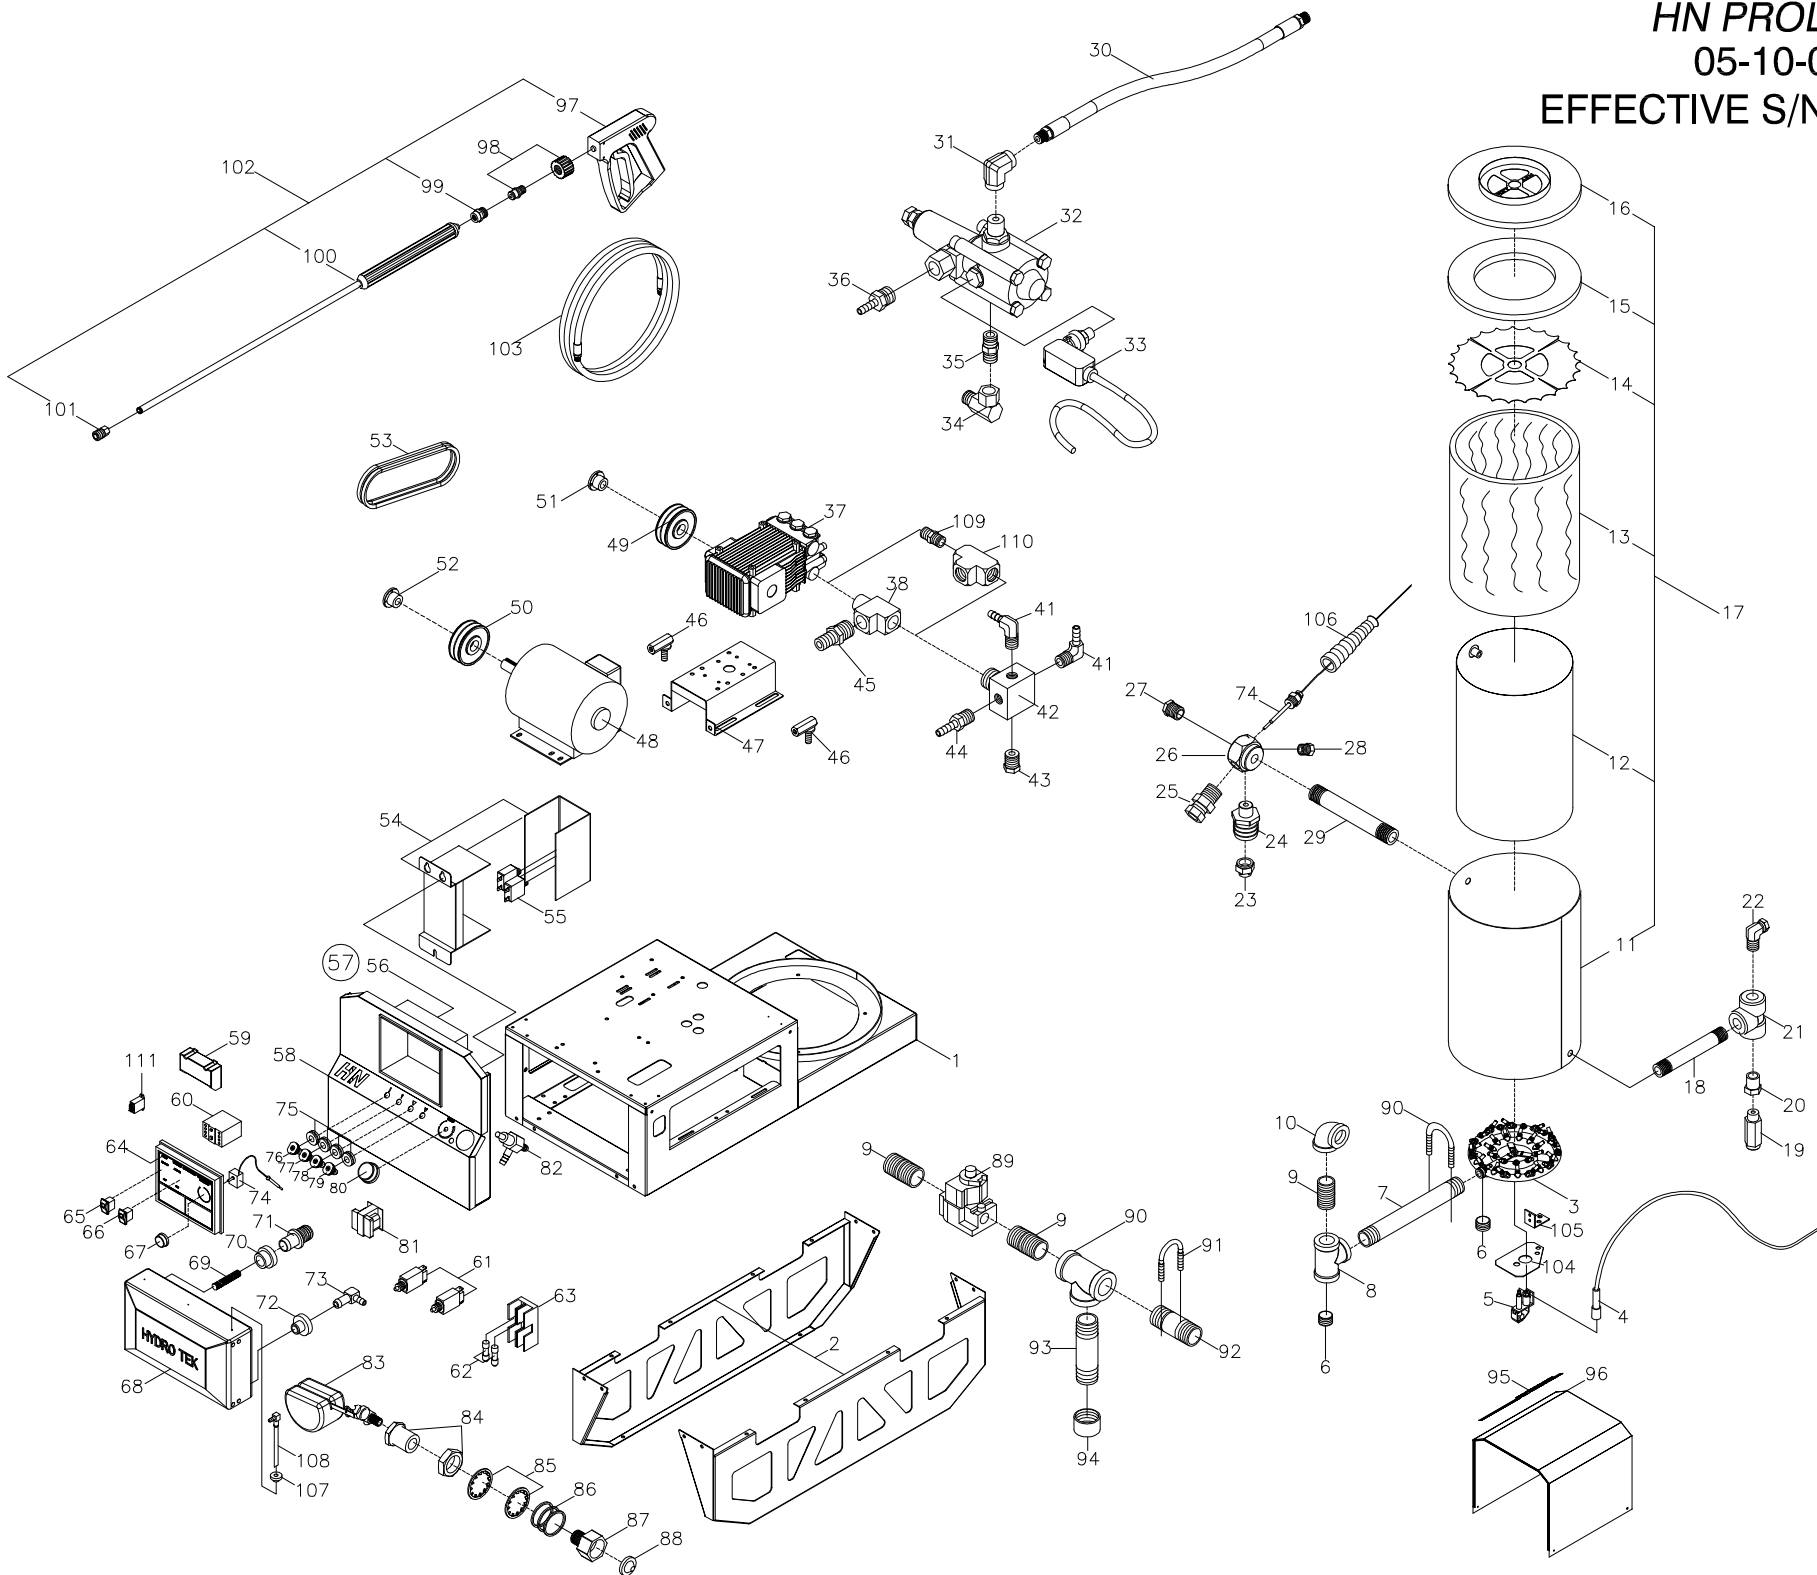

HN PROLINE
05-10-07
EFFECTIVE S/N 200701212

HN PROLINE PARTS LIST

1	HNG48	HN FRAME (2003) P COATED	ALL
2	HNG36	LEG EXTENTIONS PAIR HN 2003	ALL
3	BGW70	X44 BURNER RING W/JETS NAT GAS	ALL
4	BGW36	IGNITION WIRE 47" NG/HN ASM	ALL
5	BGP10	PILOT ASM. HW.	ALL
6	DP012	PLUG 3/4" STEEL COUNTER SINK HO.	ALL
7	DGN18	NIPPLE 3/4" X 8" BLACK SCH 40	ALL
8	DGT12	TEE 3/4" BLACK	ALL
9	DGN00	NIPPLE 3/4" CLOSE BLACK	ALL
10	DGL12	ELBOW 3/4" BLACK PIPE	ALL
11	HNG49	HN CIL WRAP ASM (2003)	ALL
12	BC780	COIL 7PK SCH 20IN VERTICAL	ALL
13	BN053	INSUL BLKT 50SQ' 1/2 X 24 8# 25'	ALL
14	HHN27	HN INSULATION RETAINING RING	ALL
15	BN053	INSUL BLKT 50SQ' 1/2 X 24 8# 25'	ALL
16	HNG28	HN COIL CAP ASM	ALL
17	BC787	COIL ASM 7PK 20in (2003 MODELS)	ALL
18	BC855	BURNER NIPPLE; 1/2" X 5.5" SCH 80	ALL
19	UP137	PRESSURE RELIEF 3700PSI BLACK	HN30005E3H,E4H, E 8H,HN30004E2H
	UP128	PRESSURE RELIEF 2800PSI BLUE	HN20004E2C,HN20004E8C,HN20005E2H
20	DA086	BUSHING 1/2 X 3/8 STEEL	ALL
21	DE088	TEE 1/2" STEEL A105 FORGED	ALL
22	DE869	SWIVEL 3/8FS X 1/2M STEEL 90	ALL
23	UPB80	BURST DISC 8000 PSI TORQUE 32-4	ALL
24	UPB05	ADAPTER FITTING-BURST DISC	ALL
25	DE568	SWIVEL 3/8F X 1/2M STEEL	ALL
26	HHA01	HEX MANI OUTLET 1/2" X 1/2" X REEL	ALL
27	D1082	PLUG 1/2" FLUSH HEAD HEX SOCKET	ALL
28	D1061	PLUG 3/8" FLUSH HEAD HEX SOCKET	ALL
29	BC835	BURNER NIPPLE; 1/2" X 3.5" SCH 80	ALL
30	DH026	HOSE 3/8" X 26.5 5000PSI	ALL
31	DC568	STREET ELL 3/8 STEEL	ALL
32	UU371	UNLOADER 3-5 @ 3500 K7-1	ALL
33	VS030	PRESSURE SWITCH 4000 PA/PR16]	ALL
34	DE866	SWIVEL 3/8F X 3/8M 90	ALL
35	DB506	NIPPLE 3/8 STEEL	ALL
36	D8046	HOSE BARB 1/4H X 3/8 P	ALL
37	PH411	PUMP 4@ 4000 DUAL 4.8@3000 RIGHT HAND	HN20005E2H,HN30005E3H,E8H,E4H,HN30004E2H
	PH402	PUMP 3CP1120 4 @ 2200 SHAFT 16	HN20004E2C,HN20004E8C
38	D6588	STREET TEE 1/2" BRASS	HN20004E2C,HN20004E8C,HN20005E2H
41	D8040	HOSE BARB 1/4" 90 ELBOW	ALL
42	HHA05	MINI MANIFOLD BRASS 1/2"M X 1/4	ALL
43	D1040	PLUG 1/4" BRASS	ALL
44	D8044	HOSE BARB; 1/4" BRASS* .312 T	ALL
45	D8076	HOSE BARB 5/8HX X 1/2" M .399id PNK	HN20005E2H,HN30005E3H &E4H,HN30004E2H
	D8074	HOSE BARB 5/8HX X 1/2" M .322id BRN	HN20004E2C,HN20004E8C
46	HPR60	PUMP RAIL BOLT	ALL
47	HHD03	HD PUMP SUPPORT RAIL 14 GA SS	HN20004E2C,HN20004E8C
	HPR10	PUMP ANGLE RAIL AR 4000	HN20005E2H,HN30004E2H
	HSS21	PUMP SPACER 1/2"L x 5/8"od x 5/1	HN30005E3H &E4H,HN30004E2H
48	ME903	MOTOR 10hp 1750rpm 200-230/460	HN30005E3H,E4H & E8H
	ME606	MOTOR 6.5hp 230 1PH 3450 MT 3	HN20005E2H
	ME504	MOTOR 5hp 208/230v 1PH 3450rpm	HN20004E2C,HN20004E8C
	ME752	MOTOR 7.5hp 1ph MAGNETEKNO O/	HN30004E2H
49	KT080	SHEAVE BK80H	HN20004E2C,HN20004E8C,HN20005E2H
	KU057	SHEAVE 2BK57H	HN30004E2H
	KU050	SHEAVE 2BK50H	HN30005E3H & E4H
50	KY040	SHEAVE BK40H	HN20005E2H
	KT036	SHEAVE BK36H	HN20004E2C,HN20004E8C
	KU047	SHEAVE 2BK47H	HN30004E2H
	KU050	SHEAVE 2BK50H	HN30005E3H & E4H
51	KSH19	BUSHING H24MM	HN20005E2H,HN30005E3H &E4H
	KHS15	BUSHING Hx16.5MM	HN20004E2C,HN20004E8C
52	KSH20	BUSHING HX 1/38 5/16	HN30005E3H & E4H
	KSH12	BUSHING H 3/4	HN20004E2C,HN20004E8C,HN20005E2H
53	KSB35	BELT BX35	HN30005E3H & E4H
	KSB4X	BELT BX40	HN20005E2H
	KSB38	BELT BX38	HN20004E2C,HN20004E8C
54	ECT05	TRANSFORMER 460/230V 100VA BOX	HN30005E4H
55	ECF03	3 AMP BREAKERS	HN30005E4H