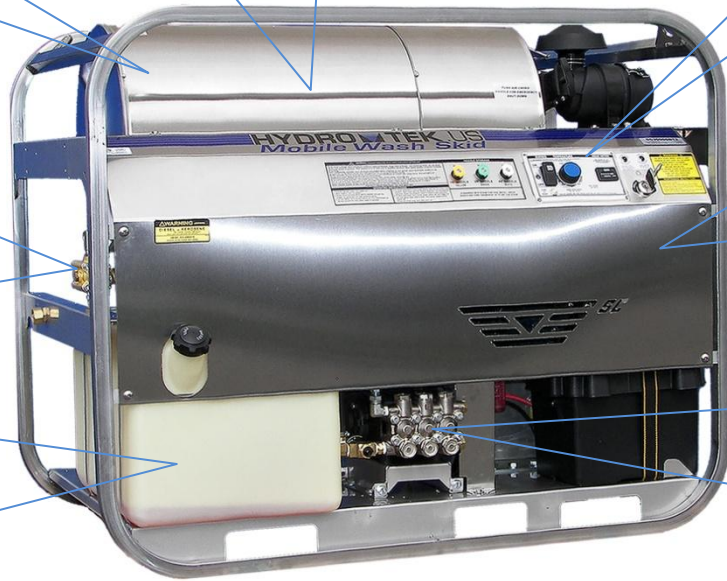

Paving Equipment Cleaner

HYDRO TEK Model #:
SC40006DAF

Diesel heating coil heats the water **up to 200°F to easily melt away tar and asphalt**

Rugged powder coated **steel Pro-Tect-It frame** and **Rust Free Stainless Steel panels** and coil cover protect vital components even in the harshest environments

Onboard generator provides supplemental power to run lights or other accessories

2-gun compatible – double your cleaning speed, add a gun/wand kit for a second operator. Add Part #: AVG53

Heavy Duty water cooled Kubota diesel engine with electric start built to withstand even the harshest environments

Large fuel tank allows for extended run times minimizing time lost for repeated fill ups, the engine and burner draw from the same tank maximizing efficiency and minimizing space

Water is pressurized up to **4000 psi @ 5.5 gpm ideal for oil, grease, soot, and graffiti removal**

Industrial duty pump is designed to hold up under the demands of heavy duty every day use

*Pictured with optional stainless steel frame PN: HS215

Accessories for Paving Equipment Cleaning

- Truck or trailer mount options with water tanks
- **AHB12** - Wheel Kit with pull bar steering
- **AN050** - Turbo Nozzle
- **AR188** or **AR425** - Hose Reels
- **HS215** - Stainless frame option
- **ASB55** - Sand Blaster assembly
- Hydro Vacuum® wastewater recovery
- Hydro Twister® rotary surface cleaner